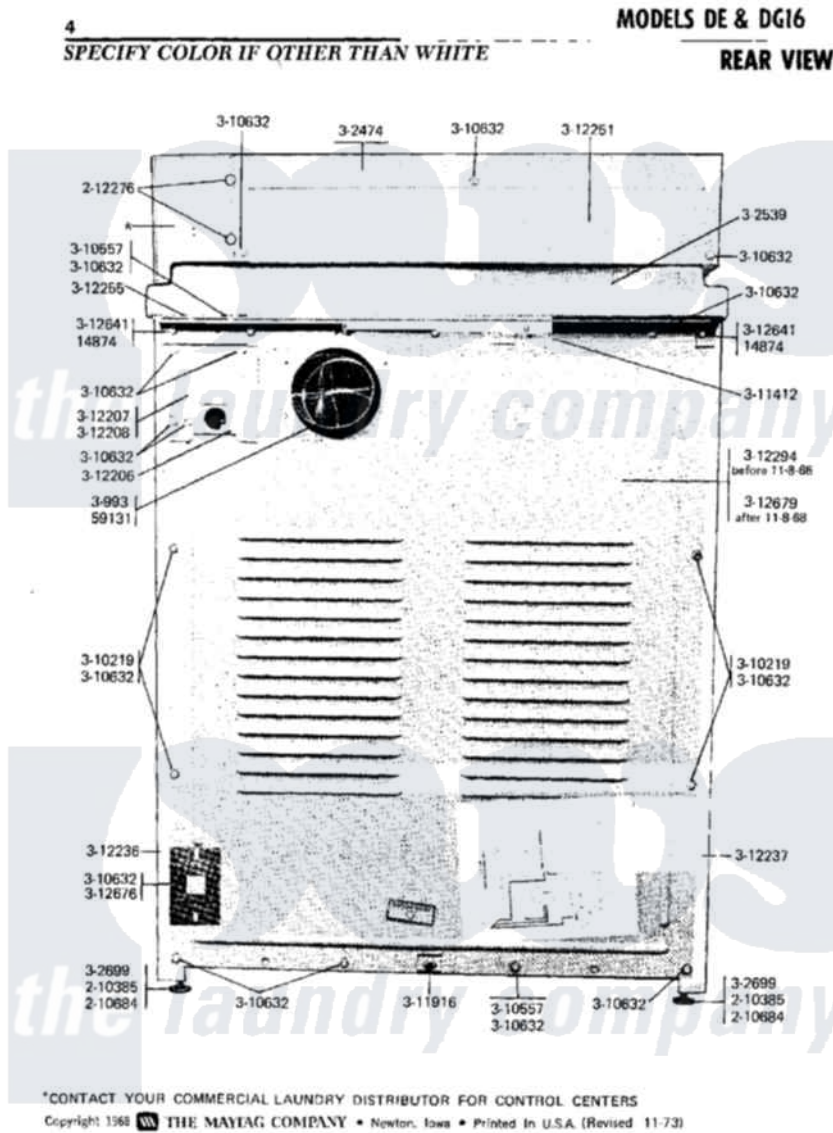

Maytag DG16CA 02 - REAR VIEW

Maytag Commercial Maytag DG16CA Dryer Parts Parts Diagram 02 - REAR VIEW
Click on the part number to view part

Item	Original Part Number	Replaced By	Status	Part Description
001	NLA		Not Available	CLAMP
002	NLA		Not Available	CONTROL COVER-WHITE
003	302521		Not Available	CORD, POWER PART NOT USED-GAS MODELS ONLY
004	NLA		Not Available	FRONT PANEL-WHITE
005	NLA		Not Available	TOP COVER-WHITE
006	Y302699	22003428		Leg, Adjustable
007	NLA		Not Available	PIPE AND BRACKET ASSEMBLY
008	310219			No.10z Fastener
009	310557			Washer
010	Y310632	1163839		Screw
011	NLA		Not Available	SCREW
012	Y311916	22003781		Screw, Ground Strap
013	NLA		Not Available	TERMINAL BRACKET
014	NLA		Not Available	COVER FOR TERMINAL OPENING

015	NLA	Not Available	PANEL-WHITE
016	NLA	Not Available	PANEL-WHITE
017	NLA	Not Available	BACK FOR CONTROL PANEL
018	NLA	Not Available	ANGLE FOR CABINET - DRYER
019	NLA	Not Available	BACK FOR CABINET
020	Y312641		Ground Clip Speed Nut
021	NLA	Not Available	PIPE SUPPORT PLATE-SQ HOLE
022	NLA	Not Available	BACK PANEL
023	210385		Lock Nut For Adjustable Leg
024	210684		Foot, Adjustable Leg
025	212276	W10116760	Screw
026	Y014874		Screw, Idler Arm And Sleeve
027	Y059131		Elbow, Venting
028		Not Available	