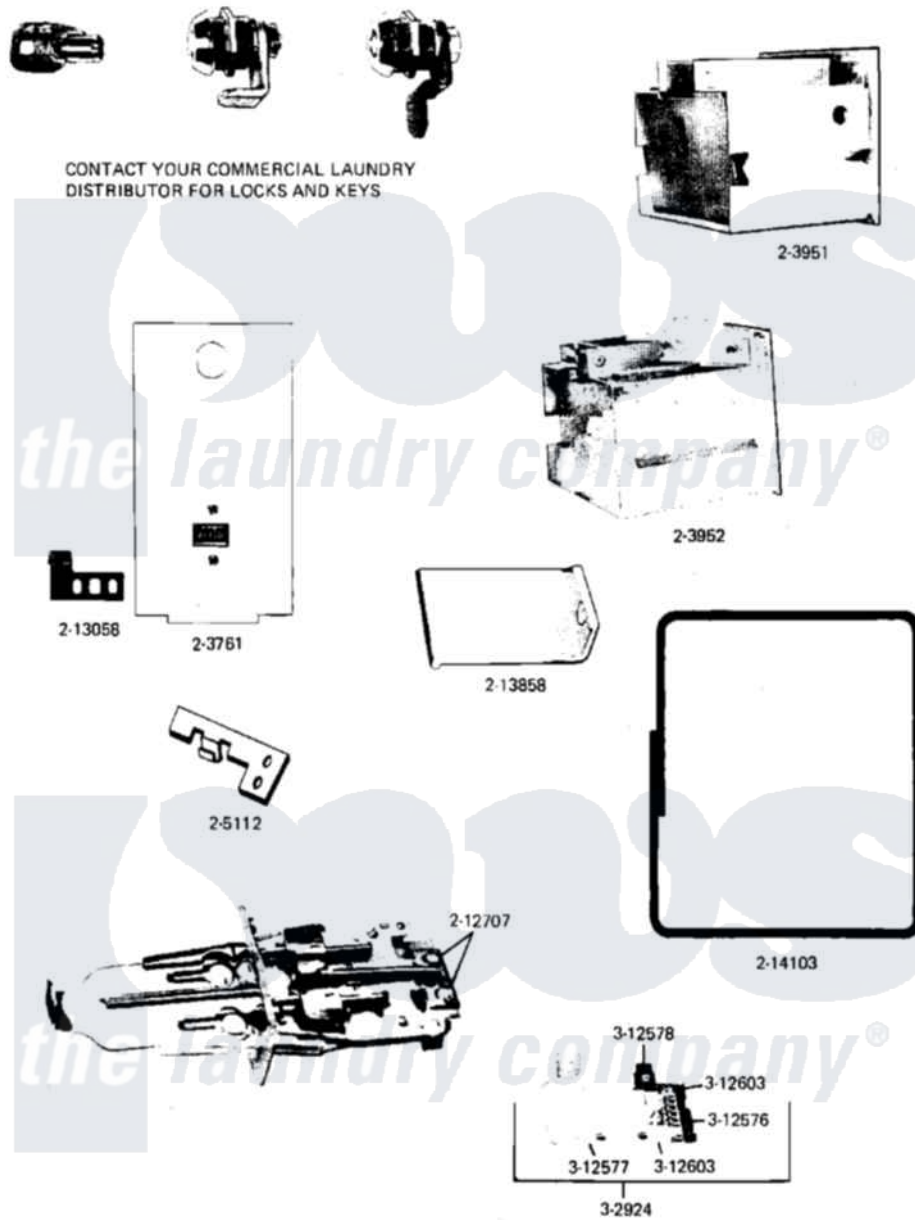

# Maytag DG16CA 12 - ACCESSORIES

Maytag [Commercial Maytag DG16CA Dryer Parts](#) Parts Diagram 12 - ACCESSORIES  
 Click on the part number to view part

Item	Original Part Number	Replaced By	Status	Part Description
001	Y302924		Not Available	ACTUATOR KIT-DRYER SLIDES
002	<a href="#">Y312576</a>			Zero Slide Adjustment
003	<a href="#">Y312577</a>			Bracket For Slide
004	<a href="#">Y312578</a>			Slide Adjustment
005	NLA		Not Available	SCREW ADJUSTMENT ASSEMBLY
006	<a href="#">203761</a>			DOOR, ACCESS (WHT)
007	NLA		Not Available	COIN BOX, WHITE
008	NLA		Not Available	SUPER SECURITY COIN BOX
009	NLA		Not Available	DOUBLE MELT CLIP W/DEFLECTO
010	212707	<a href="#">3196385</a>		Screw
011	<a href="#">213058</a>			Actuator For Counter
012	213858	<a href="#">205416</a>		Guard For Coin Box