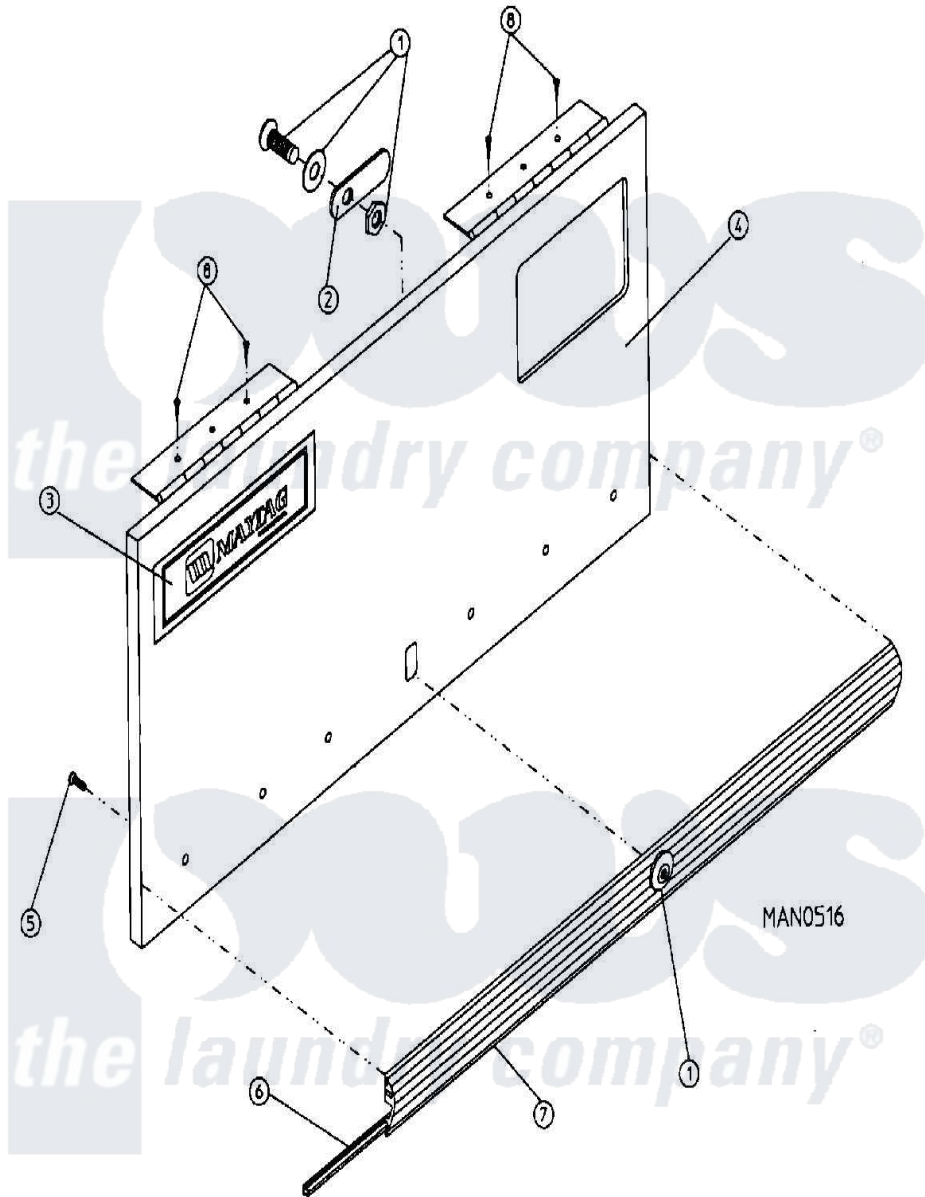

Maytag DG30MC1 01 - CONTROL DOOR ASSEMBLY (DG30/50)

Maytag Commercial Maytag DG30MC1 Dryer Parts Parts Diagram 01 - CONTROL DOOR ASSEMBLY (DG30/50)
 Click on the part number to view part

Item	Original Part Number	Replaced By	Status	Part Description
NI	W10124350		Not Available	ORDER PARTS FROM AMERICAN DRYER CORP AT 508-678-9000
001	A160017		Not Available	LOCK, SPECIAL DUMMY
"	A160038	883977		4451 Control
"	A160140	160140		Key Only F
002	A160016	160016		1 1 4 Str
003	A112343	112343		Maytag Log
004	A800023	800023		15-30 Hi-S
"	A900022		Not Available	DOOR ASSY, CONTROL
005	A180200	180200		15 30 TO
"	A180201	W10149336		25 50 To
006	A102307		Not Available	GASKET, TRIM BUMPER (SOLD IN FEET)
007	A150201	150201		10-32 X 1
008	A150415		Not Available	SCREW, CRIMPTITE (PH. RD.HD.) (No.10-16 X 1/2" PH. RD. HD.)

NI	A102600	Not Available	CATCH, ROD SUPPORT-CTRL. DOOR
"	A102601	Not Available	CLIP, RETAINER (CONTROL DOOR ROD)
"	A102502	102502	12.625 Con