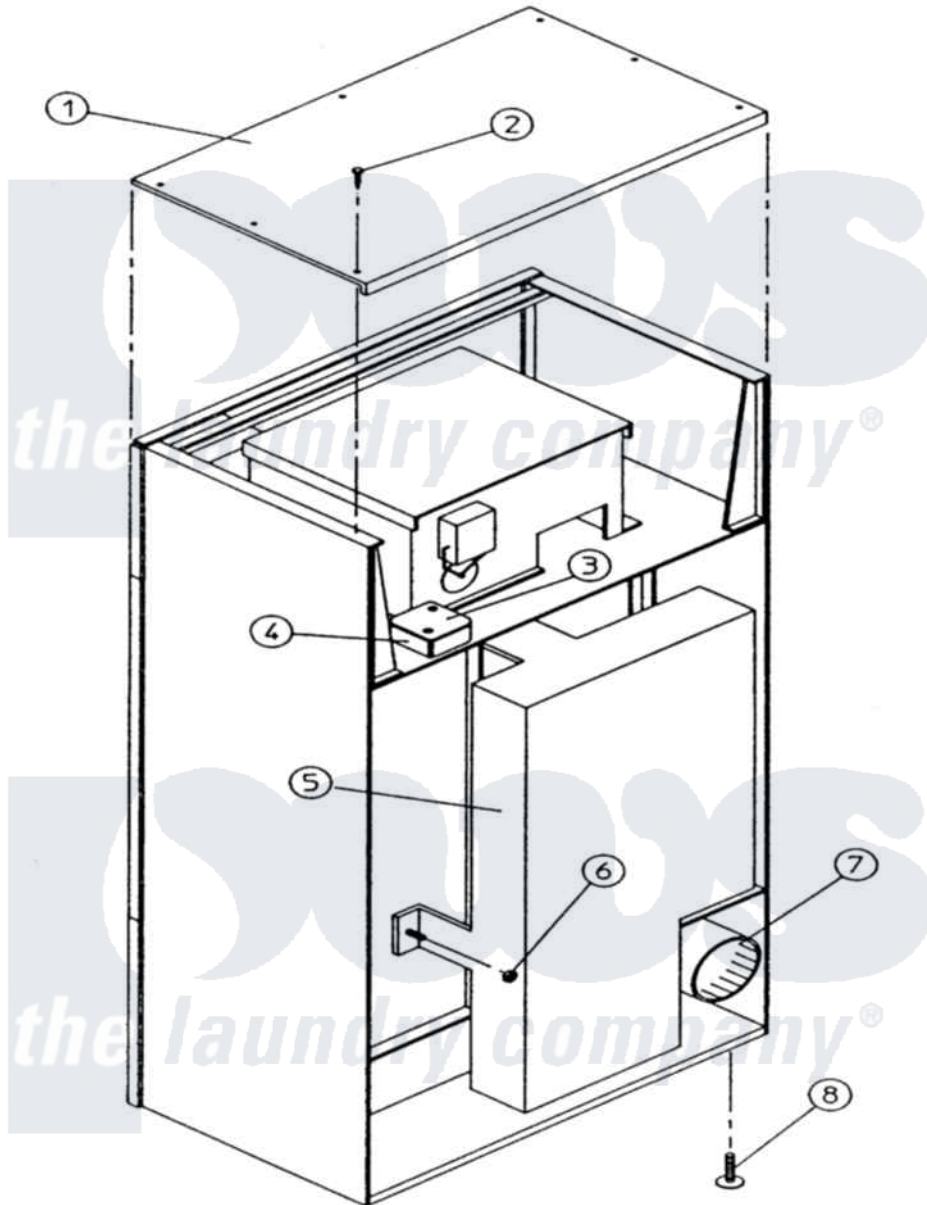

# Maytag DG30MC1 17 - OUTER TOP/BACK GUARD ASSEMBLY(DG50/30)

Maytag Commercial Maytag DG30MC1 Dryer Parts Parts Diagram 17 - OUTER TOP/BACK GUARD ASSEMBLY(DG50/30)

[Click on the part number to view part](#)

Item	Original Part Number	Replaced By	Status	Part Description
000	W10124350		Not Available	ORDER PARTS FROM AMERICAN
001	A312511		Not Available	OUTER TOP ASSEMBLY
"	A312518	<a href="#">W10146831</a>		Ad-50 Oute
002	A150300	<a href="#">5307527001</a>		Switch
003	A121101		Not Available	JUNCTION BOX COVER ONLY
004	A121100	<a href="#">121100</a>		4 JUNCTIO
005	A801521	<a href="#">801521</a>		30-65 Back
006	A152014	<a href="#">152014</a>		1 4-20 Ser
007	A880500	<a href="#">W10148009</a>		6 Damper
"	A880501	<a href="#">W10148010</a>		8 Diameter Dam
008	A103500	<a href="#">103500</a>		LEVELING L