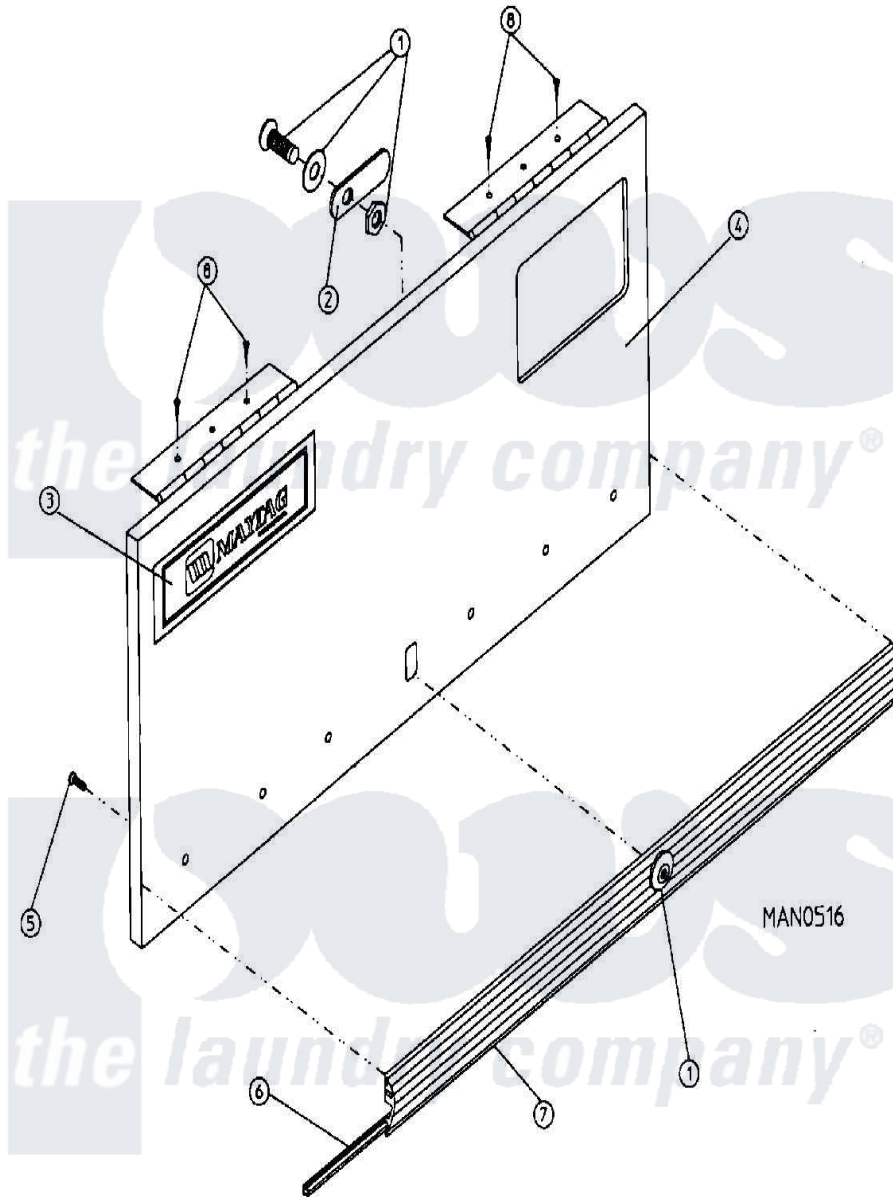

Maytag DG30PC1 01 - CONTROL DOOR ASSEMBLY (DG30/50)

Maytag Commercial Maytag DG30PC1 Dryer Parts Parts Diagram 01 - CONTROL DOOR ASSEMBLY (DG30/50)
 Click on the part number to view part

Item	Original Part Number	Replaced By	Status	Part Description
000	W10124350		Not Available	ORDER PARTS FROM AMERICAN DRYER CORP AT 508-678-9000
001	A160017		Not Available	LOCK, SPECIAL DUMMY
"	A160038	883977		4451 Control
"	A160140	160140		Key Only F
002	A160016	160016		1 1/4 Str
003	A112343	112343		Maytag Log
004	A800023	800023		15-30 Hi-S
"	A900022		Not Available	DOOR ASSY, CONTROL
005	A180200	180200		15 30 TO
"	A180201	W10149336		25 50 To
006	A102307		Not Available	GASKET, TRIM BUMPER (SOLD IN FEET)
007	A150201	150201		10-32 X 1
008	A150415		Not Available	SCREW, CRIMPTITE (PH. RD.HD.) (No.10-16 X 1/2" PH. RD. HD.)

009	A102600	Not Available	CATCH, ROD SUPPORT-CTRL. DOOR
010	A102601	Not Available	CLIP, RETAINER (CONTROL DOOR ROD)
011	A102502	102502	12.625 Con