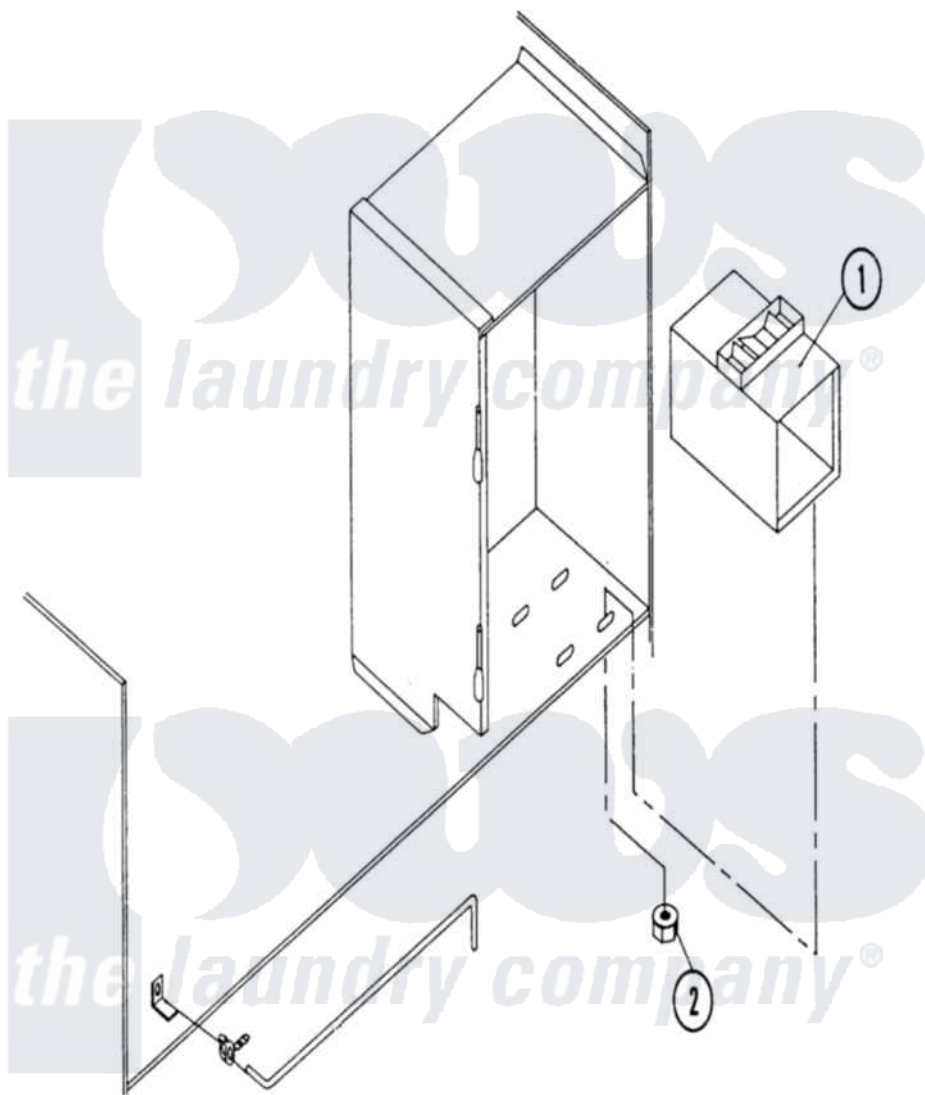

Maytag DG30PC1 02 - COIN VAULT ASSEMBLY

Maytag [Commercial Maytag DG30PC1 Dryer Parts](#) Parts Diagram 02 - COIN VAULT ASSEMBLY
Click on the part number to view part

Item	Original Part Number	Replaced By	Status	Part Description
000	W10124350		Not Available	NOT REQUIRED PART OR SEE NOTE
001	A802115	802115		Bolt-In CO
"	A802117	802117		M.P. Bolt-
002	A152014	152014		1 4-20 Ser