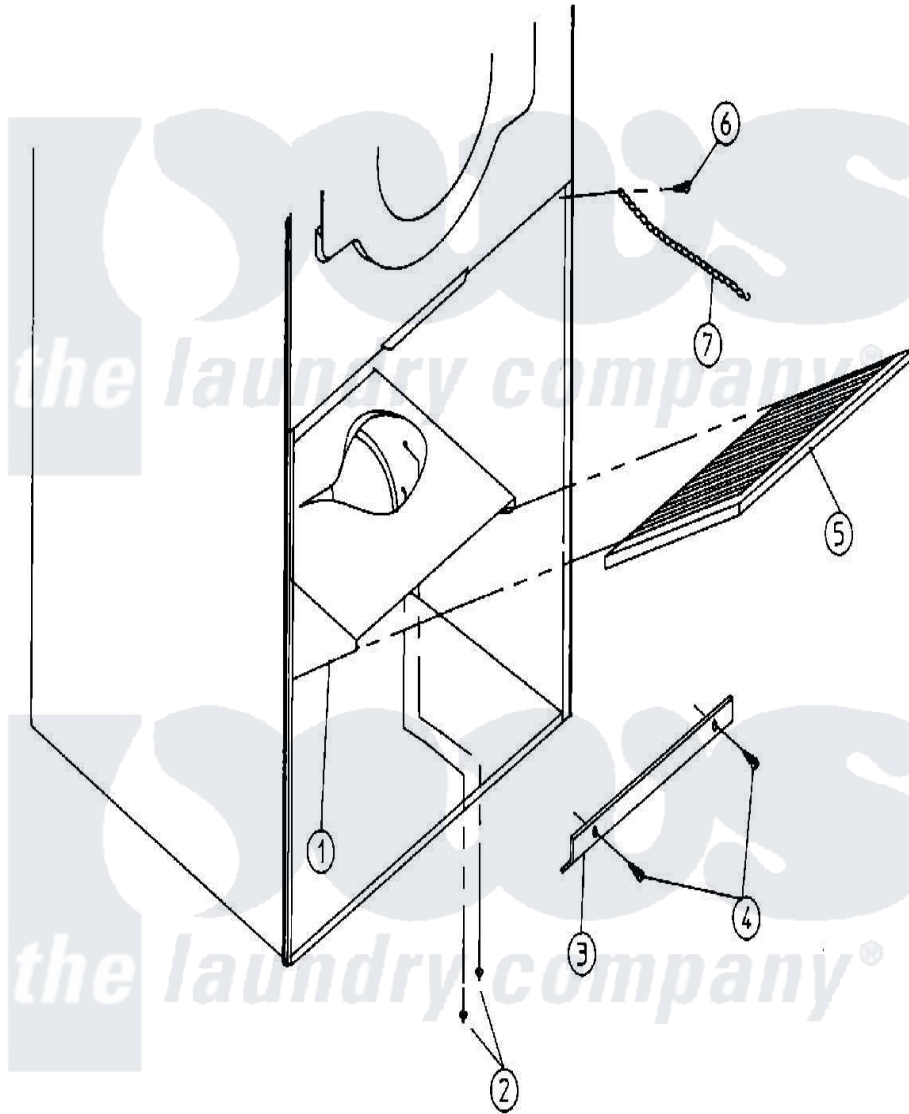

Maytag DG30PC1 07 - LINT TRAP ASSEMBLY(DG30/50)

Maytag Commercial Maytag DG30PC1 Dryer Parts Parts Diagram 07 - LINT TRAP ASSEMBLY(DG30/50)
 Click on the part number to view part

Item	Original Part Number	Replaced By	Status	Part Description
000	W10124350		Not Available	ORDER PARTS FROM AMERICAN DRYER CORP AT 508-678-9000
001	A800402	W10147050		50-60 Lint
"	A800408	W10147054		30 LinT T
002	A154300	154300		1 2 COTTE
003	A154200	154200		5 32 RIVE
004	A150300	5307527001		Switch
005	A800501	800501		50-60 Lint
"	A800503	W10147061		285-30-24-
006	A150419	150419		6 X 1 2 T
007	A108120	108120		Chain For
"	A150413		Not Available	SCREW, CRIMPTITE (No.10-16 X 1/2" PH.)