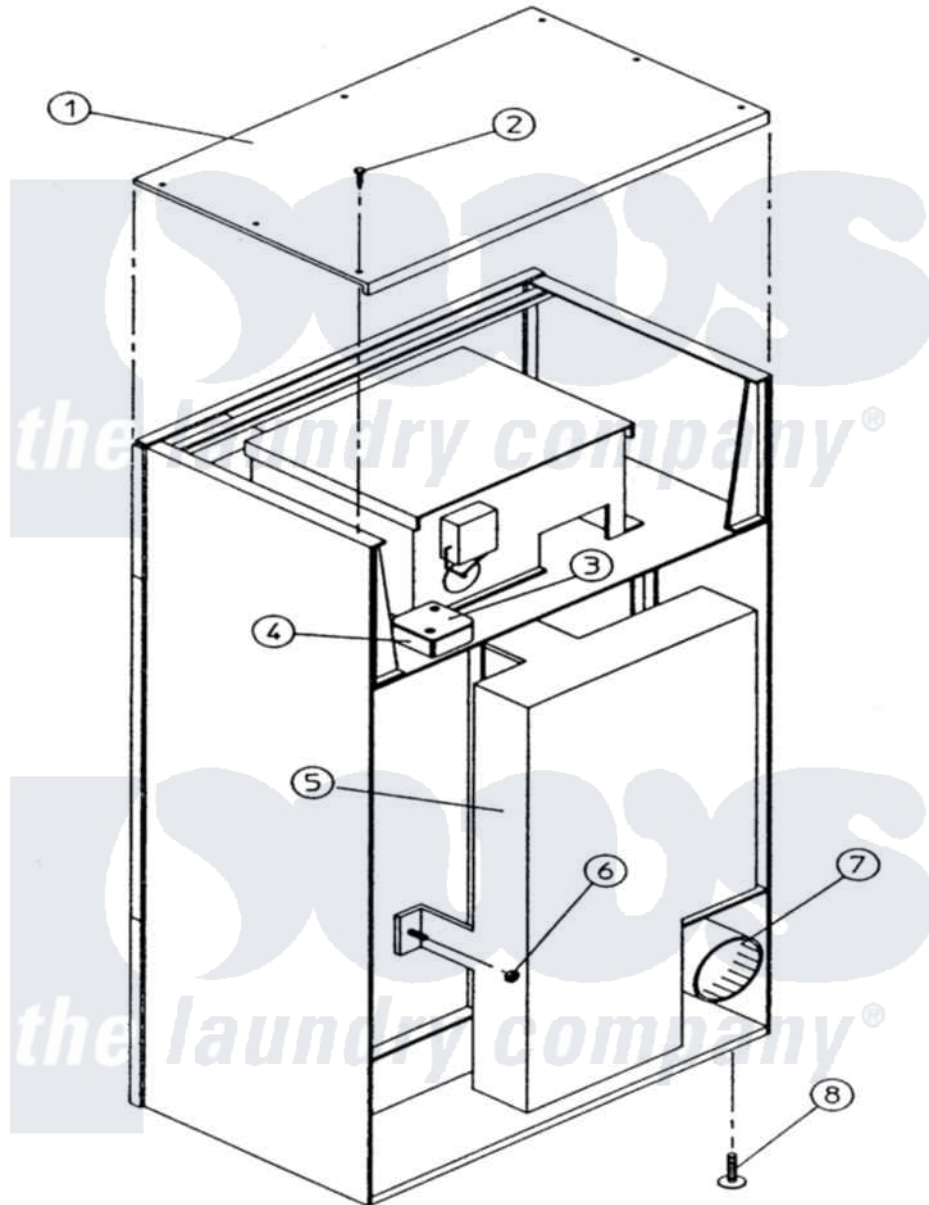

# Maytag DG30PC1 16 - OUTER TOP/BACK GUARD ASSEMBLY(DG50/30)

Maytag Commercial Maytag DG30PC1 Dryer Parts Parts Diagram 16 - OUTER TOP/BACK GUARD ASSEMBLY(DG50/30)

[Click on the part number to view part](#)

Item	Original Part Number	Replaced By	Status	Part Description
000	W10124350		Not Available	ORDER PARTS FROM AMERICAN
001	A312511		Not Available	OUTER TOP ASSEMBLY
"	A312518	<a href="#">W10146831</a>		Ad-50 Oute
002	A150300	<a href="#">5307527001</a>		Switch
003	A121101		Not Available	JUNCTION BOX COVER ONLY
004	A121100	<a href="#">121100</a>		4 JUNCTIO
005	A801521	<a href="#">801521</a>		30-65 Back
006	A152014	<a href="#">152014</a>		1 4-20 Ser
007	A880500	<a href="#">W10148009</a>		6 Damper
"	A880501	<a href="#">W10148010</a>		8 Diameter Dam
008	A103500	<a href="#">103500</a>		LEVELING L