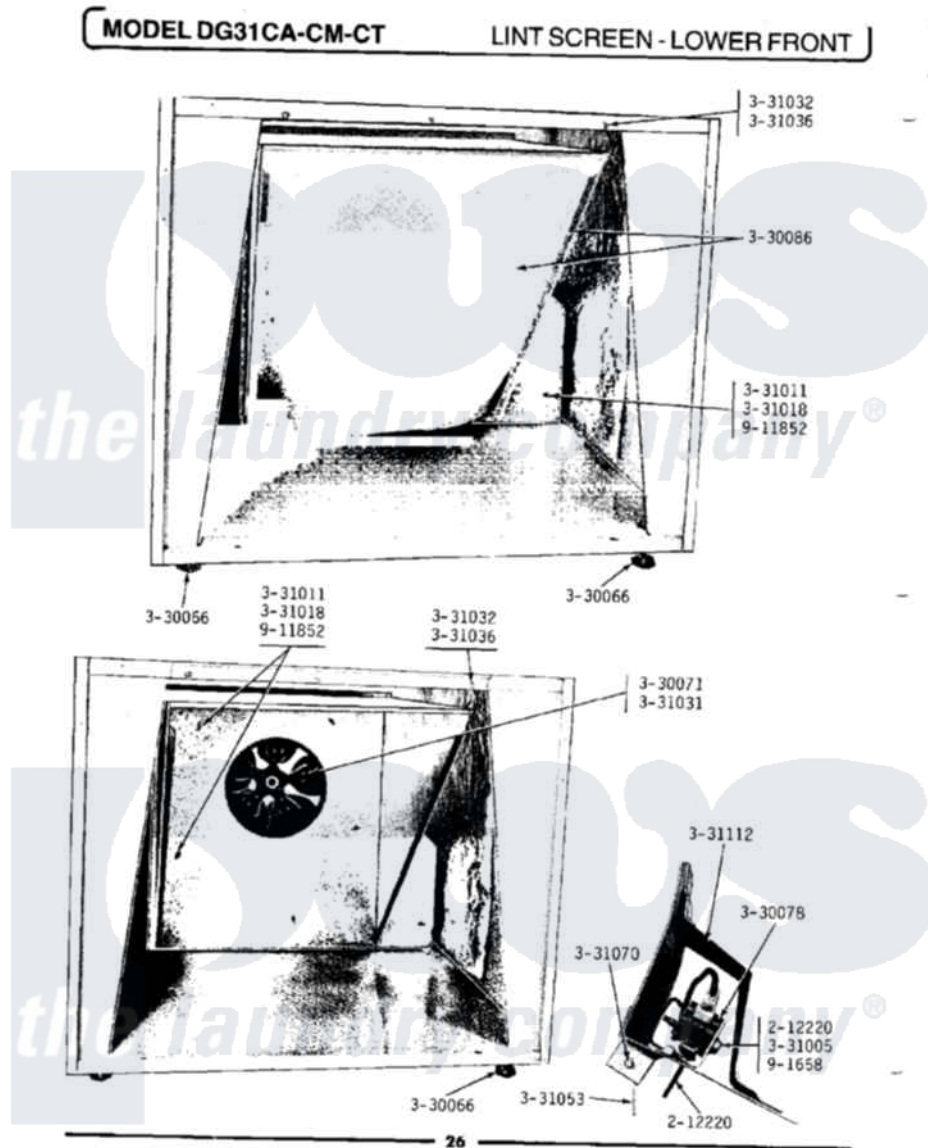

Maytag DG31CT 08 - LINT SCREEN-LOWER FRONT

Maytag Commercial Maytag DG31CT Dryer Parts Parts Diagram 08 - LINT SCREEN-LOWER FRONT
 Click on the part number to view part

Item	Original Part Number	Replaced By	Status	Part Description
001	Y055980			Hi-Temp Adhesive, 2 Oz Tube
002	212220	213501		Screw, No.6-20 X 1-1/8 Inch
003	NLA		Not Available	LEVELING LEG
004	Y330071		Not Available	IMPELLER FOR BLOWER
005	Y330078			Cool-Down Bypass Switch
006	Y330086			Lint Screen With Frame
007	331005	701719		Nut, Hex
008	NLA		Not Available	WING NUT - LINT HOOD TO CAB
009	NLA		Not Available	WASHER-LINT HOOD TO CABINET
010	331031		Not Available	SET SCREW FOR IMPELLER
011	331032	61002031		Screw, Handle
012	331036			Washer-Front Panel Screws
013	331053			Damper
014	NLA		Not Available	HINGE PIN FOR DAMPER
015	NLA		Not Available	SHIELD FOR DAMPER

015

NLA

Not Available

SWITCH

016

NLA

Not Available

TWIN FASTENER WITH
SCREWS