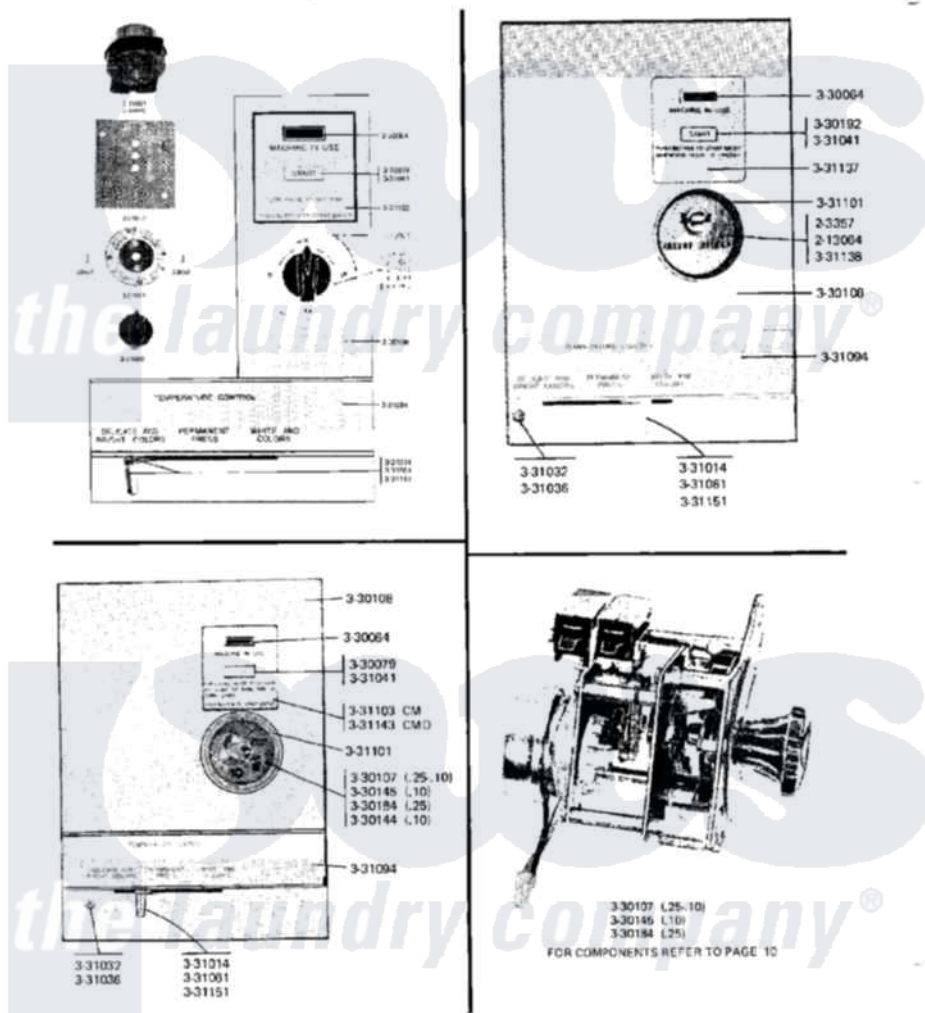

CA TIMER, CM TIMER ACCUMULATOR & CT TICKET CONTROL

Copyright 1978 THE MAYTAG COMPANY • Newton, Iowa • Printed in U.S.A.

Maytag [Commercial Maytag DG32CM Dryer Parts](#) Parts Diagram 03 - CA & CM TIMER ACCUMULATOR, CT TICKET  
 Click on the part number to view part

Item	Original Part Number	Replaced By	Status	Part Description
001	NLA		Not Available	TOOL TO ADJUST TIMING SWITCH
002	NLA		Not Available	SCREW, No.5-40 X 3/8
003	NLA		Not Available	TICKET RECEIVER ASSEMBLY
004	NLA		Not Available	FRONT PLATE, TICKET CONTROL
005	<a href="#">Y330064</a>			Pilot Light
006	Y330079		Not Available	SWITCH, PUSH-TO-START
007	<a href="#">330081</a>			Timer - CA 60 Minutes
008	Y330082	<a href="#">330081</a>		Timer - CA 60 Minutes
009	NLA		Not Available	TIMER ACCUMULATOR - CM
010	NLA		Not Available	FRONT PANEL (WHT)
011	NLA		Not Available	MOUNTING PLATE (ACCUMULATOR)
012	Y330145		Not Available	CONTA ACCUMULATOR ASSEMBLY
013	<a href="#">330184</a>			Timer Accumulator-25

014	Y330192	Not Available	SWITCH, PUSH TO START
015	331014	<a href="#">8281196</a>	Screw
016	331032	<a href="#">61002031</a>	Screw, Handle
017	<a href="#">331036</a>		Washer-Front Panel Screws
018	<a href="#">331041</a>		Button-Push-To-Start Switch
019	NLA	Not Available	TIMER DIAL - CA 60 MINUTES
020	<a href="#">331061</a>		Knob For Temperature Contro
021	NLA	Not Available	KNOB, TIMER
022	NLA	Not Available	MOUNTING PLATE, TIMER
023	NLA	Not Available	TRIM BAR, UPPER PANEL
024	331101	Not Available	BEZEL FOR TIMER-ACCUMULATOR
025	NLA	Not Available	INSTRUCTION PLATE (CA)
026	NLA	Not Available	INSTRUCTION PLATE - CM
027	NLA	Not Available	INSTRUCTION PLATE-CT
028	NLA	Not Available	MOUNTING PLATE-TICKET CONT
029	NLA	Not Available	INSTRUCT LABEL - SINGLE COI
030	<a href="#">331151</a>		Lever-Temperature Control
031		Not Available	