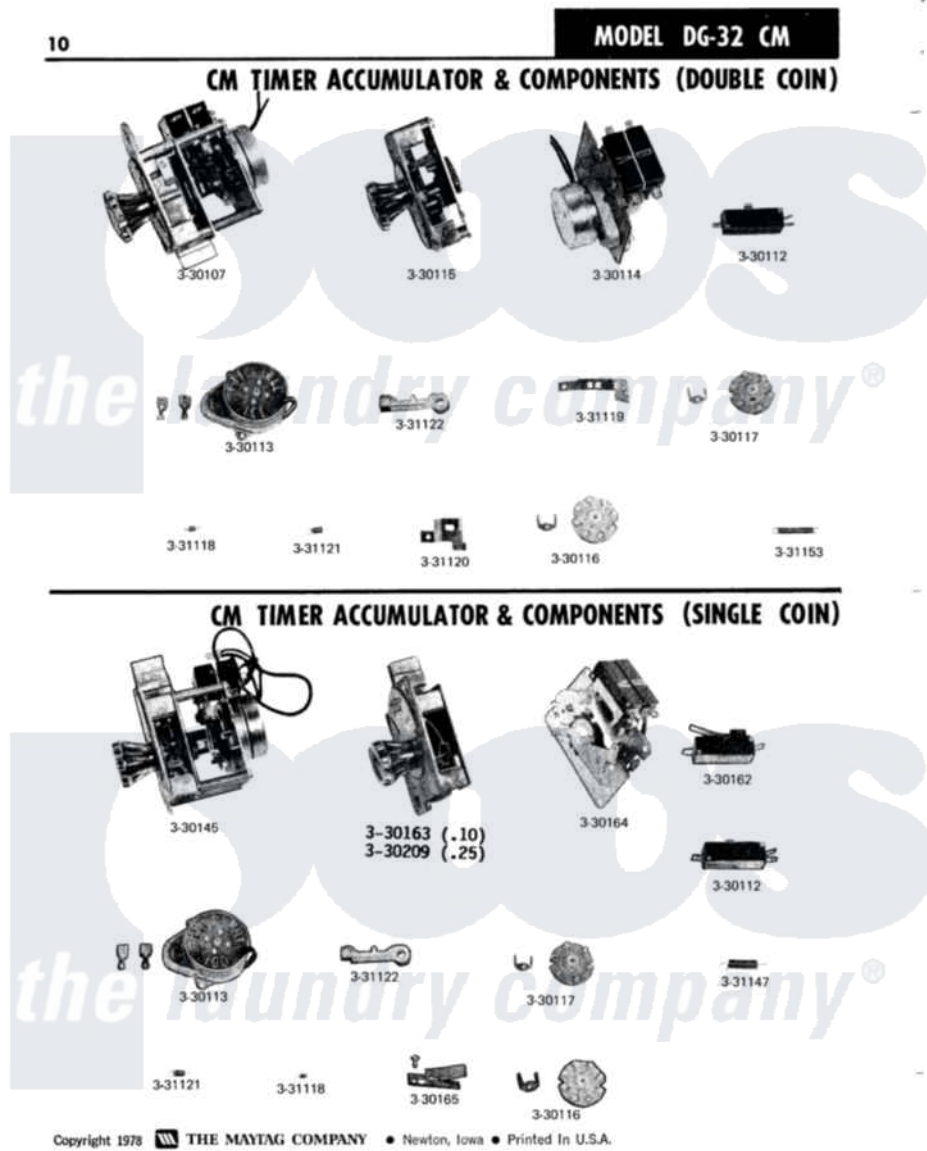

Maytag DG32CM 05 - CM TIMER ACCUMULATOR & COMPONENTS DOUBLE

Maytag Commercial Maytag DG32CM Dryer Parts Parts Diagram 05 - CM TIMER ACCUMULATOR & COMPONENTS
DOUBLE

Click on the part number to view part

Item	Original Part Number	Replaced By	Status	Part Description
001	NLA		Not Available	TIMER ACCUMULATOR - CM
002	330112			Switch For Actuator
003	330113			Timer Motor
004	NLA		Not Available	METER PLATE ASSEMBLY
005	NLA		Not Available	COIN HANDLING ASSEMBLY
006	330116		Not Available	TIMING CAM - 8 PINS
007	330117		Not Available	TIMING CAM - 6 PINS
008	NLA		Not Available	COIL SPRING, PAWL
009	NLA		Not Available	SIDE SPRING-COIN RETAINER
010	NLA		Not Available	BOTTOM SPRING-COIN RETAINER
011	NLA		Not Available	COIL SPRING, DETENT ARM
012	NLA		Not Available	INDEX LEVER-SWITCH ACTUATOR
013	331153			Coil Spring F/Carrier Retur