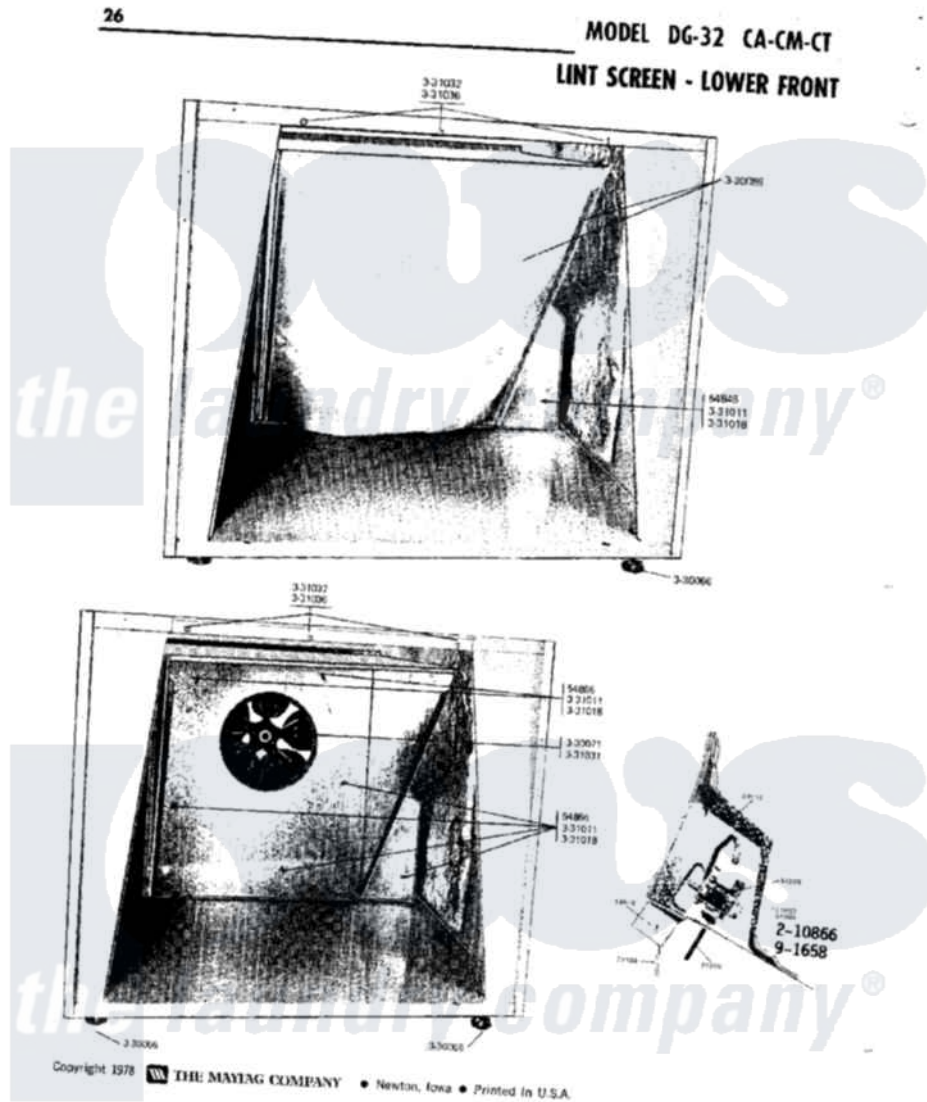

Maytag DG32CM 11 - LINT SCREEN-LOWER FRONT

Maytag Commercial Maytag DG32CM Dryer Parts Parts Diagram 11 - LINT SCREEN-LOWER FRONT

Click on the part number to view part

Item	Original Part Number	Replaced By	Status	Part Description
001	Y054866	486009		Lockwasher
002	Y055980			Hi-Temp Adhesive, 2 Oz Tube
003	212220	213501		Screw, No.6-20 X 1-1/8 Inch
004	NLA		Not Available	LEVELING LEG
005	Y330071		Not Available	IMPELLER FOR BLOWER
006	Y330078			Cool-Down Bypass Switch
007	Y330086			Lint Screen With Frame
008	331005	701719		Nut, Hex
009	NLA		Not Available	WING NUT, LINT HOOD (CAB.)
010	NLA		Not Available	WASHER, LINT HOOD (CABINET)
011	331031		Not Available	SET SCREW FOR IMPELLER
012	331032	61002031		Screw, Handle
013	331036			Washer-Front Panel Screws
014	331053			Damper
015	NLA		Not Available	HINGE PIN, DAMPER

016	NLA	Not Available	SHIELD, DAMPER SWITCH
017	210866		Nut, Twin Speed
018	NLA	Not Available	TWIN FASTENER W/SCREWS