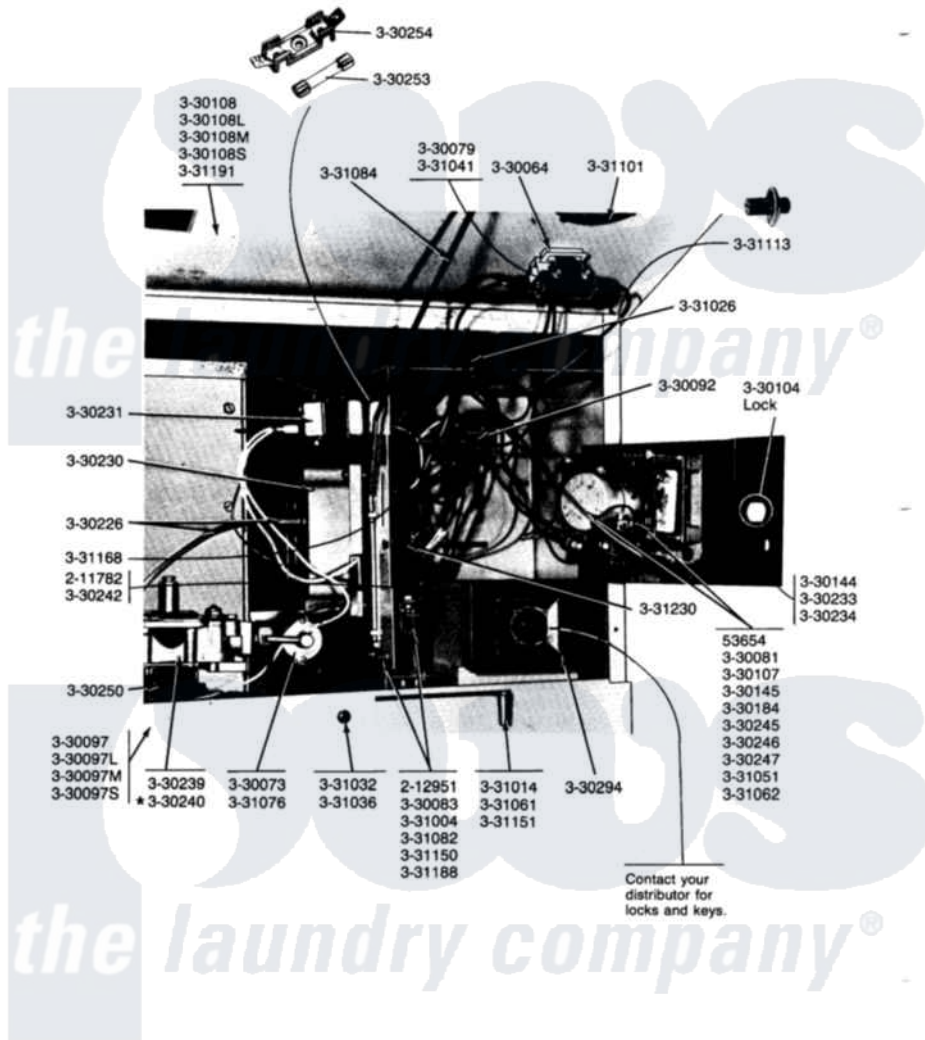

## MODEL DG33CA-CM CA-CM CONTROL CENTER & COMPONENTS

8

Maytag [Commercial Maytag DG33CA Dryer Parts](#) Parts Diagram 04 - CONTROL CENTER & COMPONENTS  
Click on the part number to view part

Item	Original Part Number	Replaced By	Status	Part Description
001	NLA		Not Available	SCREW, No.5-40 X 3/8
002	NLA		Not Available	CAGE NUT
003	<a href="#">212951</a>			Screw, No.6-32 X 1/4 Inch
004	<a href="#">Y330064</a>			Pilot Light
005	<a href="#">Y330073</a>			Valve, Shut-Off
006	Y330079		Not Available	SWITCH, PUSH-TO-START
007	<a href="#">330081</a>			Timer - CA 60 Minutes
008	Y330083		Not Available	CONTROL, TEMPERATURE
009	<a href="#">Y330092</a>			Terminal Block
010	NLA		Not Available	FRONT PANEL-WHITE
011	NLA		Not Available	(ALMOND)
012	NLA		Not Available	(HARVEST WHEAT)
013	NLA		Not Available	LOCK
014	NLA		Not Available	PART NOT USED
015	NLA		Not Available	FRONT PANEL-WHITE
016	330108L		Not Available	FRONT PANEL-ALMOND