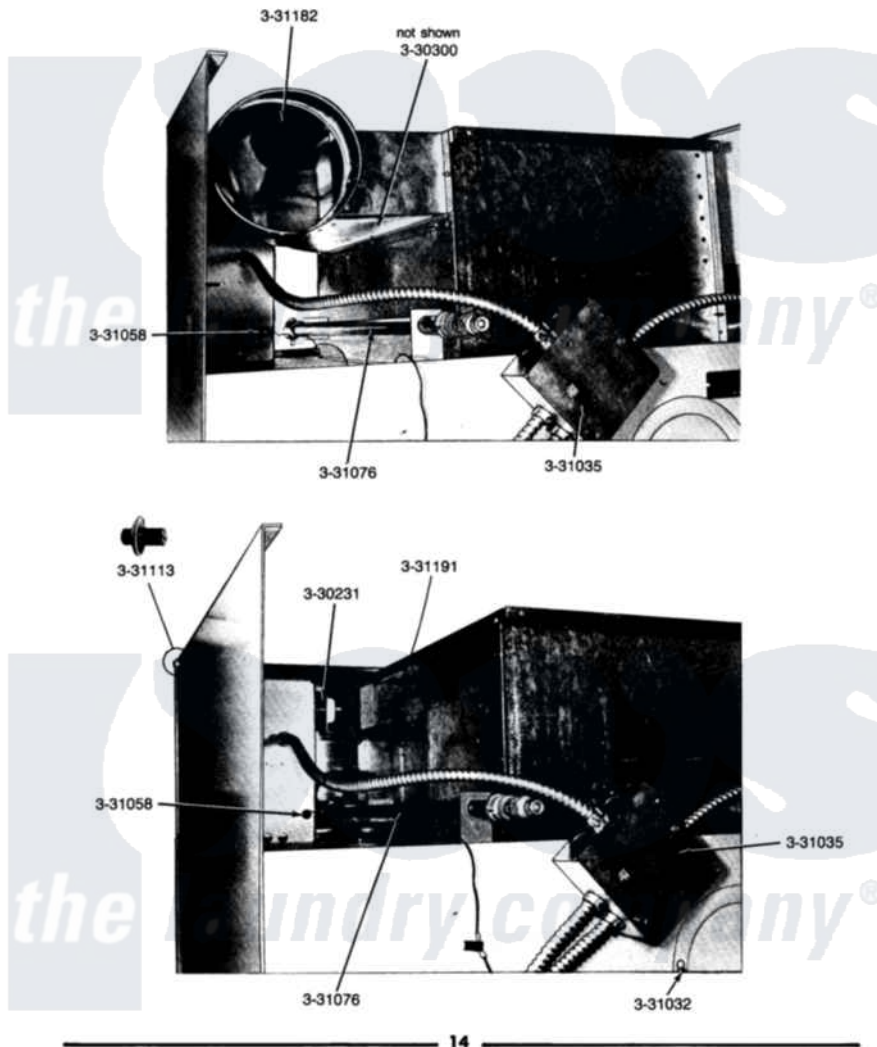

Maytag DG33CA 06 - RECIRCULATION COMPONENTS

MODEL DG33CA-CM RECIRCULATION COMPONENTS - REAR VIEW DG33CA SERIES 02 & DG33CMQ SERIES 03

Maytag Commercial Maytag DG33CA Dryer Parts Parts Diagram 06 - RECIRCULATION COMPONENTS
Click on the part number to view part

Item	Original Part Number	Replaced By	Status	Part Description
001	Y330231			Transformer
002	Y330300			Safety Thermostat
003	331032	61002031		Screw, Handle
004	NLA		Not Available	WIRE NUT
005	331058			Grommet-Temp. Control Tubin
006	NLA		Not Available	GAS SUPPLY LINE-28 1/2 INCH
007	NLA		Not Available	HINGE RIVET
008	NLA		Not Available	RECIRCULATION BOOT
009	NLA		Not Available	DECAL-LIGHTING & CLEARANCE