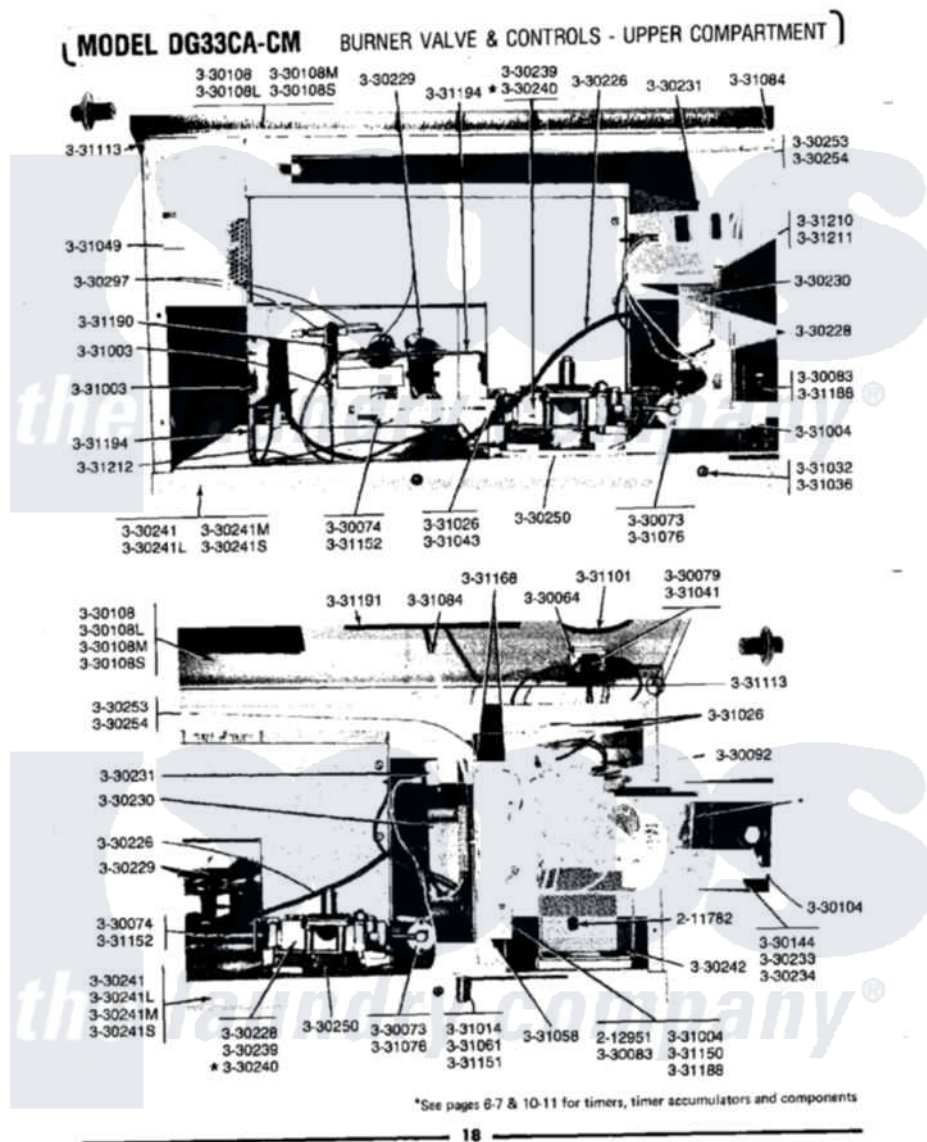

Maytag DG33CA 08 - BURNER VALVE & CONTROLS-UPPER COMP.

Maytag Commercial Maytag DG33CA Dryer Parts Parts Diagram 08 - BURNER VALVE & CONTROLS-UPPER COMP.
 Click on the part number to view part

Item	Original Part Number	Replaced By	Status	Part Description
001	NLA		Not Available	CAGE NUT
002	212951			Screw, No.6-32 X 1/4 Inch
003	Y330064			Pilot Light
004	Y330073			Valve, Shut-Off
005	NLA		Not Available	MANIFOLD, MAIN BURNER
006	Y330079		Not Available	SWITCH, PUSH-TO-START
007	Y330083		Not Available	CONTROL, TEMPERATURE
008	Y330092			Terminal Block
009	NLA		Not Available	LOCK
010	NLA		Not Available	FRONT PANEL-WHITE
011	330108L		Not Available	FRONT PANEL-ALMOND
012	330108M		Not Available	FRONT PANEL-HARVEST WHEAT
013	NLA		Not Available	PART NOT USED
014	Y330201		Not Available	HIGH LIMIT THERMOSTAT
015	Y330226			Wire, Ignition Control Assembly