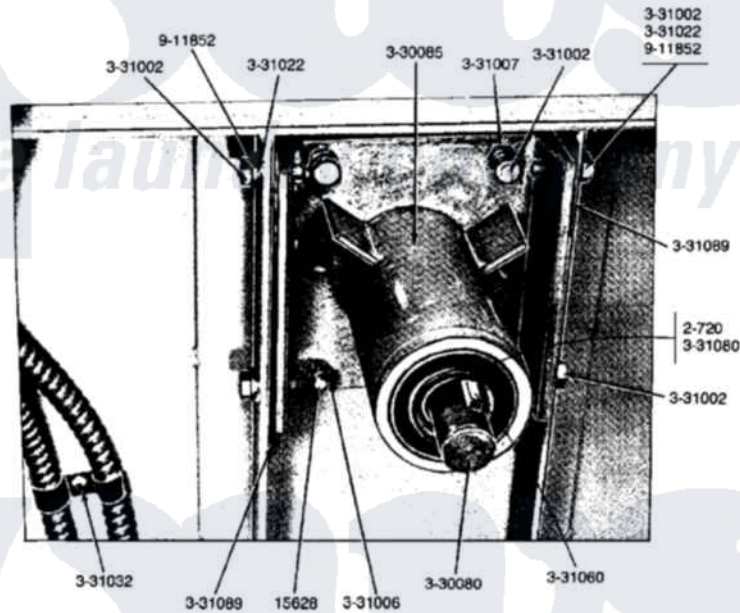

Maytag DG33CA 12 - DRUM BEARING SUPPORT ASSEMBLY

MODEL DG33CA-CM DRUM BEARING SUPPORT ASSEMBLY

26

Maytag Commercial Maytag DG33CA Dryer Parts Parts Diagram 12 - DRUM BEARING SUPPORT ASSEMBLY
 Click on the part number to view part

Item	Original Part Number	Replaced By	Status	Part Description
001	NLA		Not Available	BOLT, 5/16 X 3/4 HEX
002	Y200720	22003441		Bearing, Rear
003	Y330080		Not Available	SPIDER & SHAFT ASSEMBLY
004	Y330085			Drum Support Housing
005	NLA		Not Available	BOLT FOR DRUM
006	NLA		Not Available	NUT-DRUM SUPPORT BOLT, 5/16
007	NLA		Not Available	NUT-DRUM SUPPORT BOLT, 3/8
008	NLA		Not Available	WASHER FOR DRUM SUPPORT
009	331032	61002031		Screw, Handle
010	331060			Key For Drum
011	331080		Not Available	SPACER FOR CENTER BEARING
012	331089			Shim For Drum Rod
013	911852	486009		Lockwasher