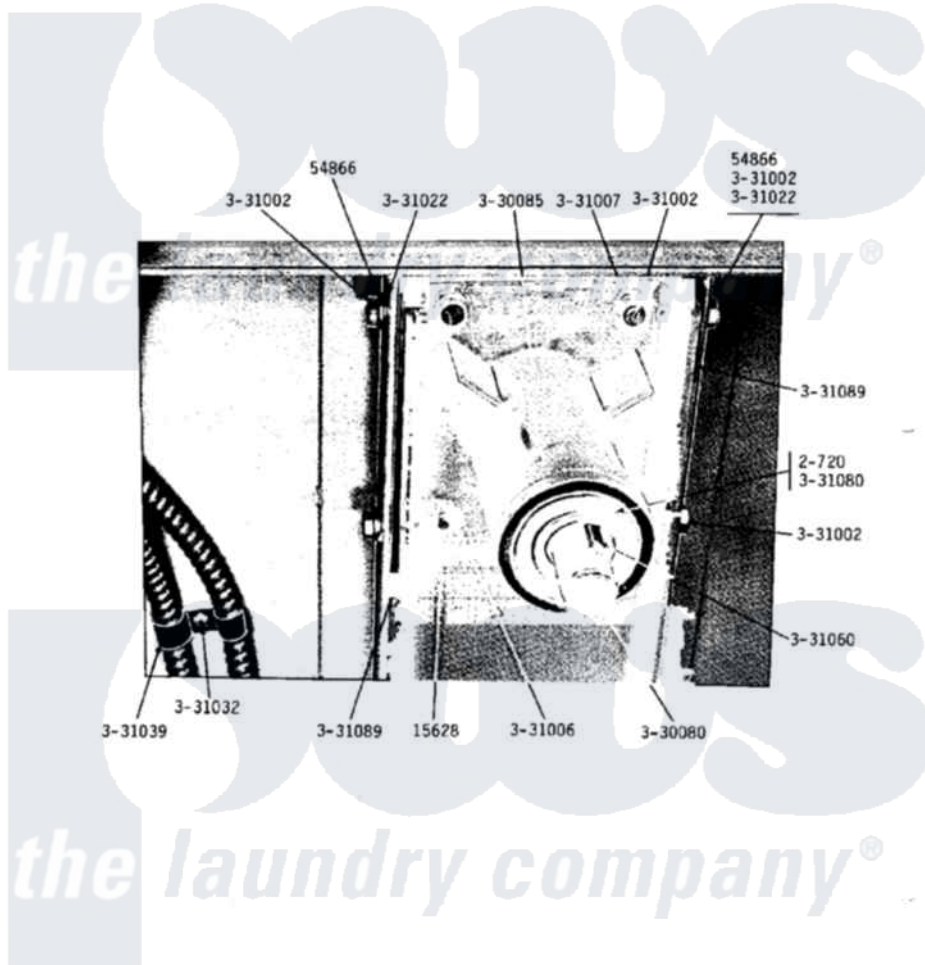

Maytag DG34CQ 11 - DRUM BEARING SUPPORT ASSEMBLY

MODEL DG34CD-CQ DRUM BEARING SUPPORT ASSEMBLY

Maytag [Commercial Maytag DG34CQ Dryer Parts](#) Parts Diagram 11 - DRUM BEARING SUPPORT ASSEMBLY
 Click on the part number to view part

Item	Original Part Number	Replaced By	Status	Part Description
001	NLA		Not Available	BOLT, 5/16 X 3/4 HEX
002	Y054866	486009		Lockwasher
003	Y200720	22003441		Bearing, Rear
004	Y330080		Not Available	SPIDER & SHAFT ASSEMBLY
005	Y330085			Drum Support Housing
006	NLA		Not Available	BOLT FOR DRUM
007	NLA		Not Available	NUT-DRUM SUPPORT BOLT, 5/16
008	NLA		Not Available	NUT-DRUM SUPPORT BOLT, 3/8
009	NLA		Not Available	WASHER FOR DRUM SUPPORT
010	331032	61002031		Screw, Handle
011	NLA		Not Available	CLIP-CONDUIT TO CABNT.BACK
012	331060			Key For Drum
013	331080		Not Available	SPACER FOR CENTER BEARING