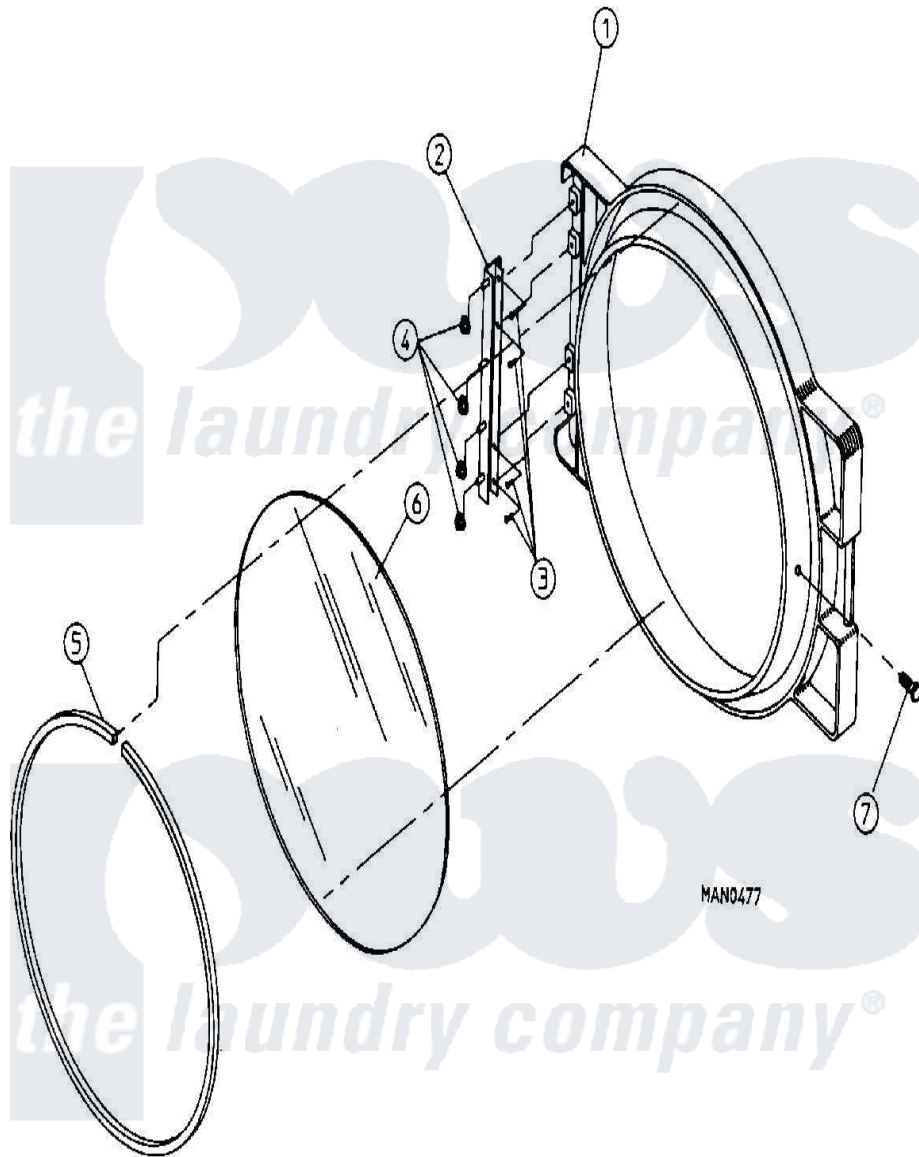

Maytag DG75PN1 05 - MAIN DOOR ASSEMBLY (LATCH TYPE DG75)

Maytag [Commercial Maytag DG75PN1 Dryer Parts](#) Parts Diagram 05 - MAIN DOOR ASSEMBLY (LATCH TYPE DG75)
 Click on the part number to view part

Item	Original Part Number	Replaced By	Status	Part Description
000	W10124350		Not Available	ORDER PARTS FROM AMERICAN DRYER CORP AT 508-678-9000
001	A800288		Not Available	DOOR ASSEMBLY (WHT) (INCL. ILLUS. No.1 & 5 THRU 9)
002	A103050		Not Available	HINGE, DOOR
003	A150410	MC80MD		Elmntsurf
004	A152014	152014		1 4-20 Ser
005	A102350	W10149210		68 1 2 Do
006	A102210	102210		20 7 16 D
"	A170730	170730		10.3 Oz Cl
007	A150431	150431		10x7 16 D
"	A404502	404502		White 0.6