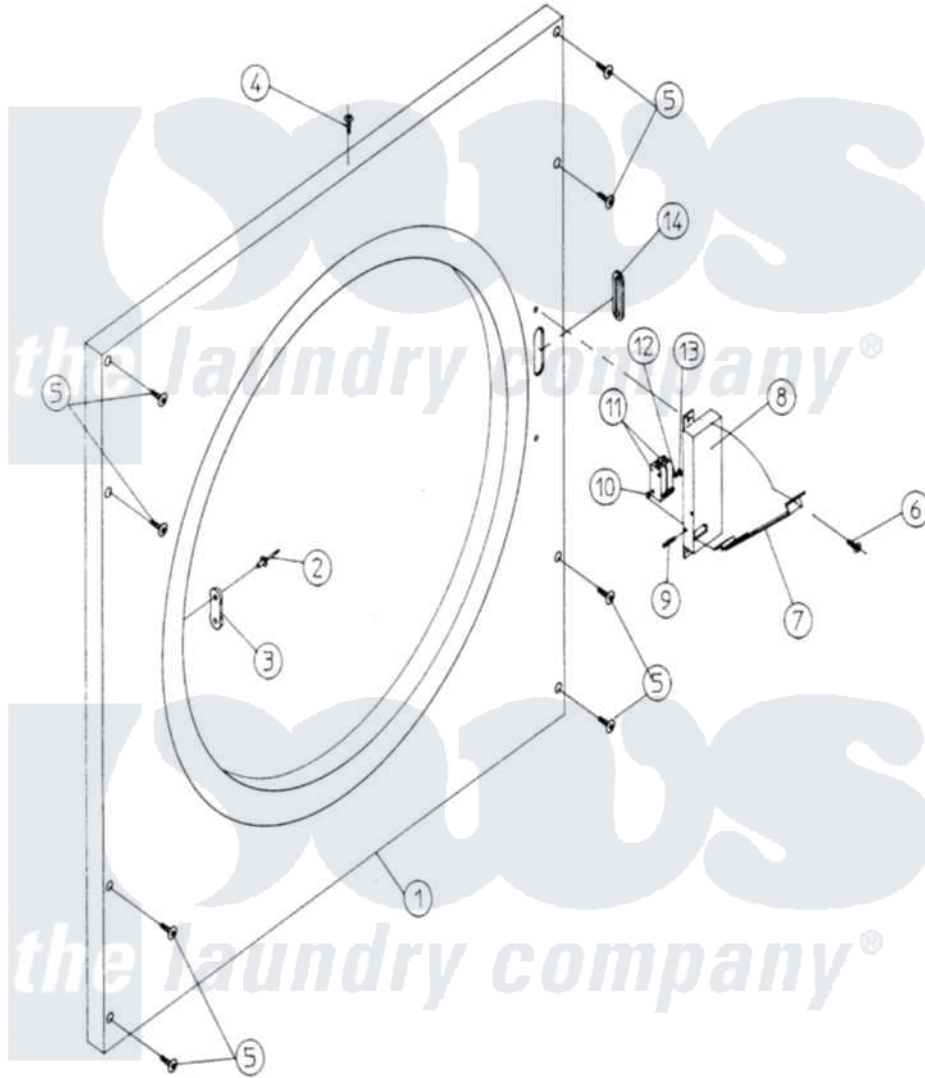

# Maytag DG75PN1 07 - FRONT PANEL ASSY. (LATCH TYPE-DG75)

Maytag Commercial Maytag DG75PN1 Dryer Parts Parts Diagram 07 - FRONT PANEL ASSY. (LATCH TYPE-DG75)  
 Click on the part number to view part

Item	Original Part Number	Replaced By	Status	Part Description
000	W10124350		Not Available	ORDER PARTS FROM AMERICAN DRYER CORP AT 508-678-9000
001	A875302	<a href="#">W10147920</a>		60-75- FRO
002	A154215	<a href="#">154215</a>		5 32 X 1 4
003	A170330		Not Available	LATCH, DOOR (FRICTION)
004	A150300	<a href="#">5307527001</a>		Switch
005	A150415		Not Available	SCREW, CRIMPTITE (PH. RD.HD.) (No.10-16 X 1/2` PH. RD. HD.)
006	A150301	<a href="#">150301</a>		8-18 X 7
007	A313215	<a href="#">W10146843</a>		DR SW Accu
008	A800445	<a href="#">W10147060</a>		Micro DR S
009	A150025	<a href="#">150025</a>		4-40 X 1
010	A153045	<a href="#">153045</a>		4 Split L
011	A137004	<a href="#">137004</a>		Ns Series
012	A153045	<a href="#">153045</a>		4 Split L
013	A152016	<a href="#">152016</a>		4-40 Hex N