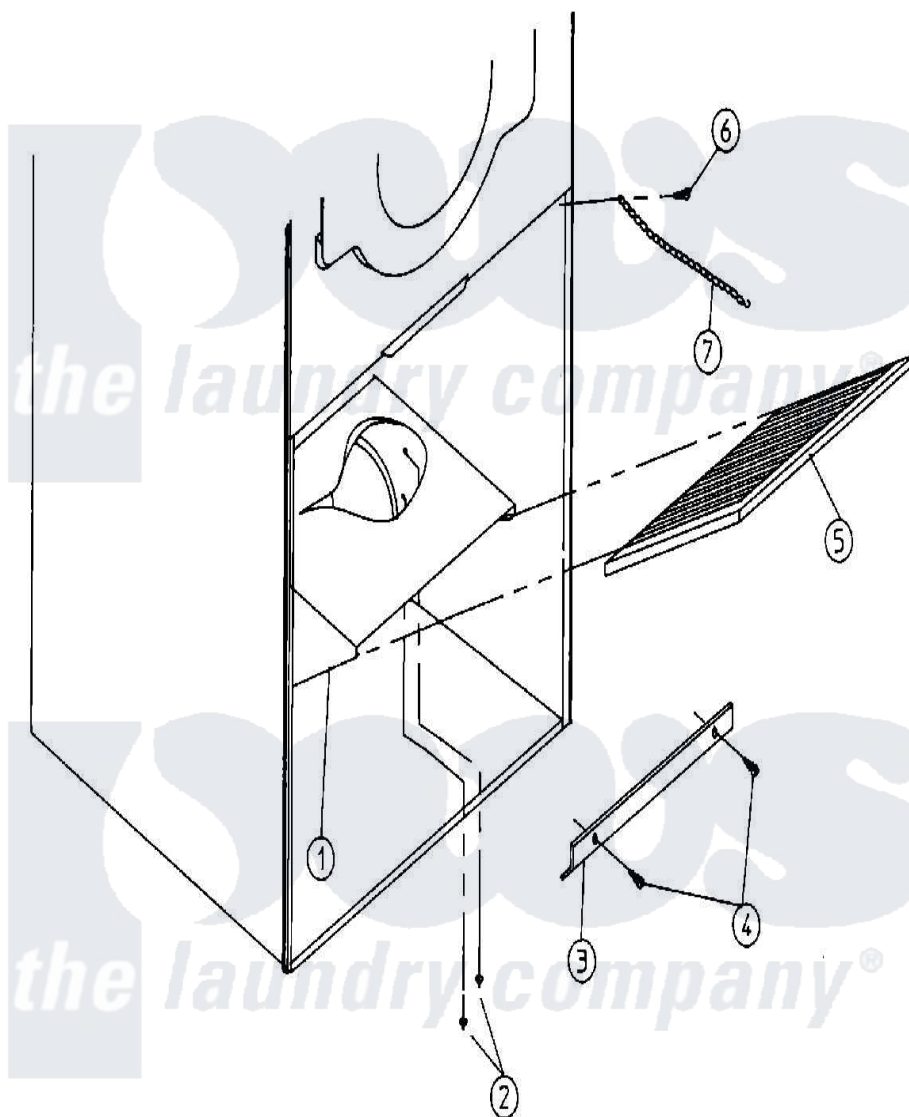

Maytag DG75PN1 08 - LINT TRAP ASSEMBLY (DG75)

Maytag [Commercial Maytag DG75PN1 Dryer Parts](#) Parts Diagram 08 - LINT TRAP ASSEMBLY (DG75)

[Click on the part number to view part](#)

Item	Original Part Number	Replaced By	Status	Part Description
000	W10124350		Not Available	ORDER PARTS FROM AMERICAN DRYER CORP AT 508-678-9000
001	A800420	800420		75 LinT T
"	A800421	800421		75 LinT T
002	A154200	154200		5 32 RIVE
003	A304101	304101		Lg Lint TR
004	A150300	5307527001		Switch
005	A800506	800506		75 Lint S
006	A150415		Not Available	SCREW, CRIMPTITE (PH. RD.HD.) (No.10-16 X 1/2" PH. RD. HD.)
007	A108120	108120		Chain For