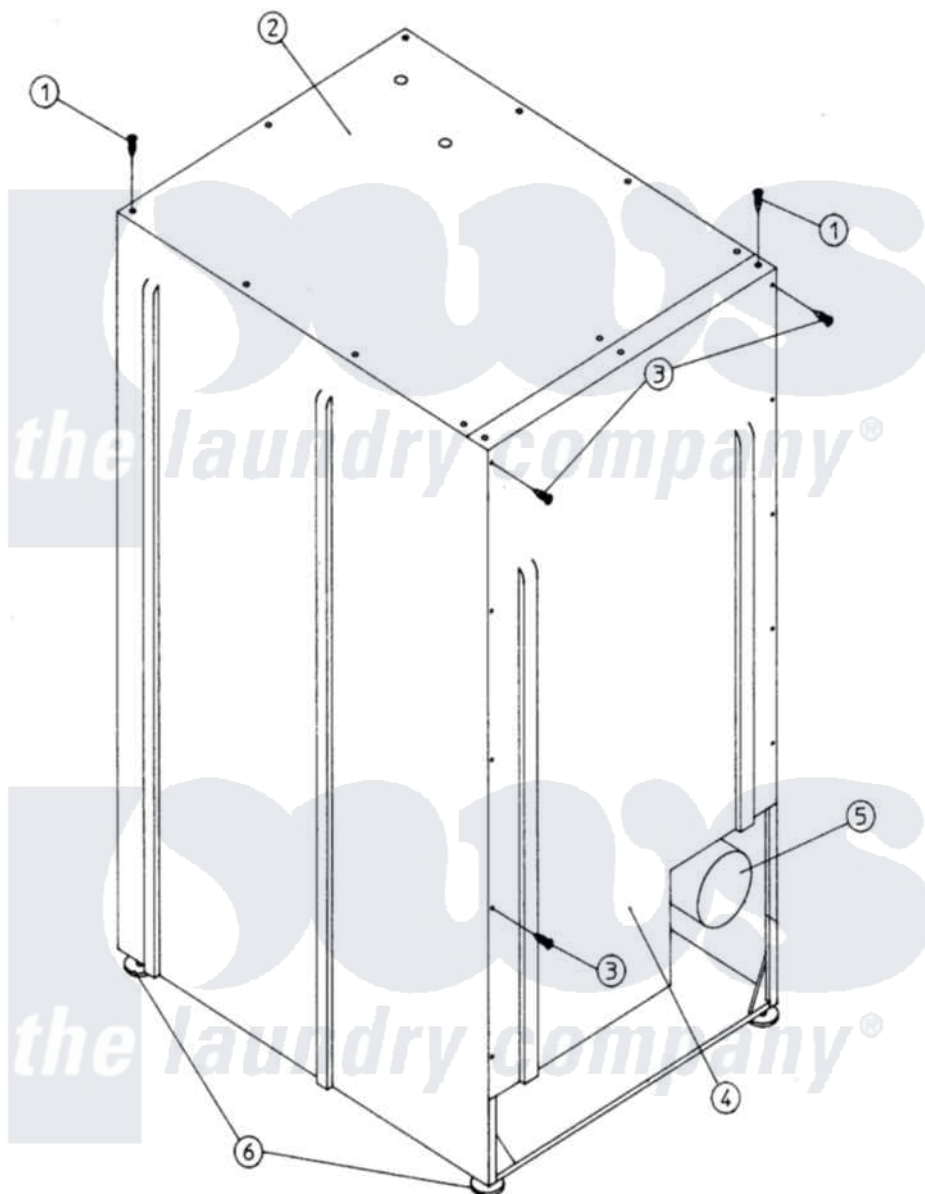

Maytag DG75PN1 16 - OUTER TOP/BACK GUARD ASSEMBLY (DG75PN1)

Maytag [Commercial Maytag DG75PN1 Dryer Parts](#) Parts Diagram 16 - OUTER TOP/BACK GUARD ASSEMBLY (DG75PN1)

[Click on the part number to view part](#)

Item	Original Part Number	Replaced By	Status	Part Description
000	W10124350		Not Available	ORDER PARTS FROM AMERICAN DRYER CORP AT 508-578-9000
001	A150300	5307527001		Switch
002	A312527	W10146832		75 Gas+EI
003	A150301	150301		8-18 X 7
004	A314509	W10146857		75 Maytag
005	A880501	W10148010		8 Diameter Dam
006	A103500	103500		LEVELING L