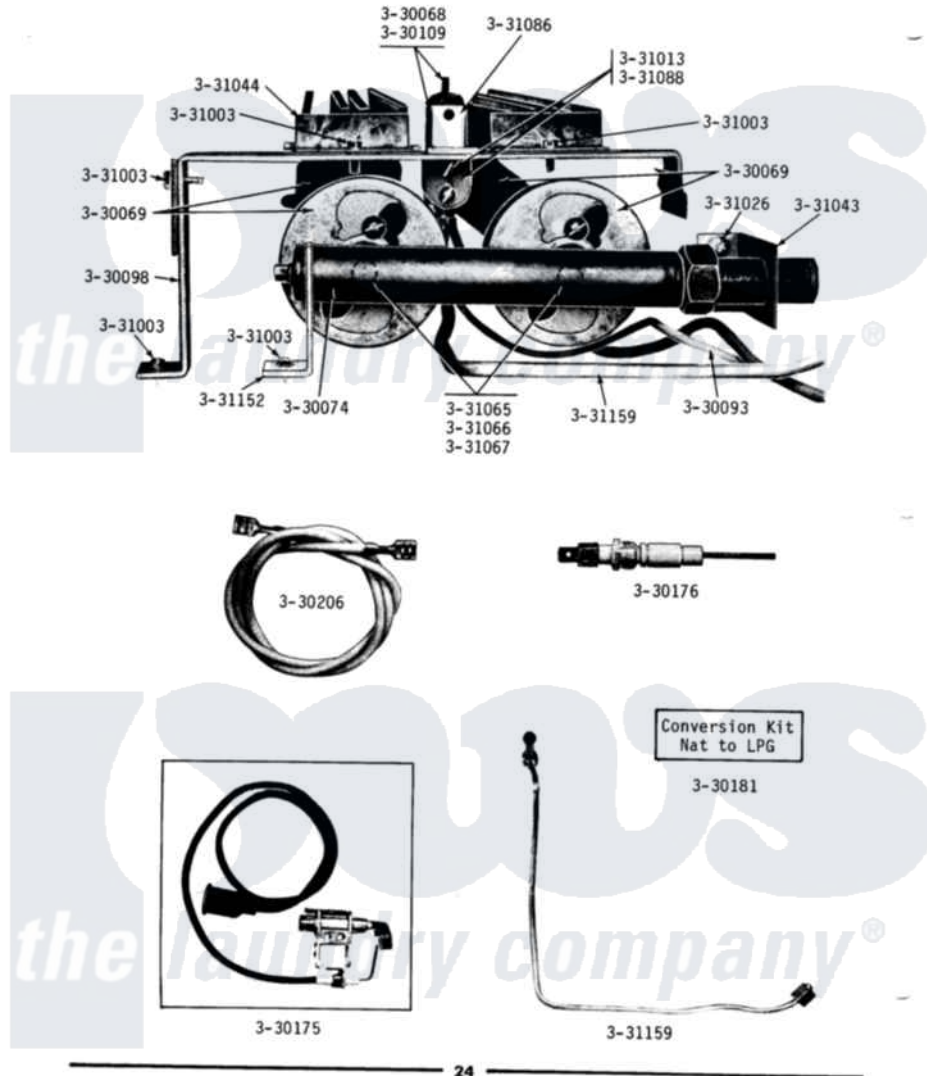

# Maytag GDG31CA 08 - BURNER ASSEMBLY & COMPONENTS

## MODEL DG31CA-CM-CT BURNER ASSEMBLY & COMPONENTS

Maytag Commercial Maytag GDG31CA Dryer Parts Parts Diagram 08 - BURNER ASSEMBLY & COMPONENTS  
 Click on the part number to view part

Item	Original Part Number	Replaced By	Status	Part Description
001	<a href="#">Y330068</a>			Pilot Bumer - Nat.
NI	NLA		Not Available	BURNER, MAIN
"	NLA		Not Available	MANIFOLD, MAIN BURNER
"	NLA		Not Available	THERMOCOUPLE----NA
"	NLA		Not Available	SUPPORT, BURNERS
"	NLA		Not Available	PILOT BURNER (LP)
007	<a href="#">Y330175</a>			Pilot Bumer
008	<a href="#">Y330176</a>			Sensing Probe
009	330181		Not Available	CONVERSION KIT-NAT. TO LPG
NI	NLA		Not Available	PILOT ORIFICE - NAT
"	<a href="#">Y330195</a>			Pilot Orifice - LPG
012	<a href="#">Y330206</a>			Wire For Sensing Probe
013	331003	<a href="#">489483</a>		Screw 10-32 X 1/2
014	331013	<a href="#">Y0300830</a>		Screw No.10-32 X .375
015	331026	<a href="#">90767</a>		Screw, 8A X 3/8 HeX Washer Head Tapping