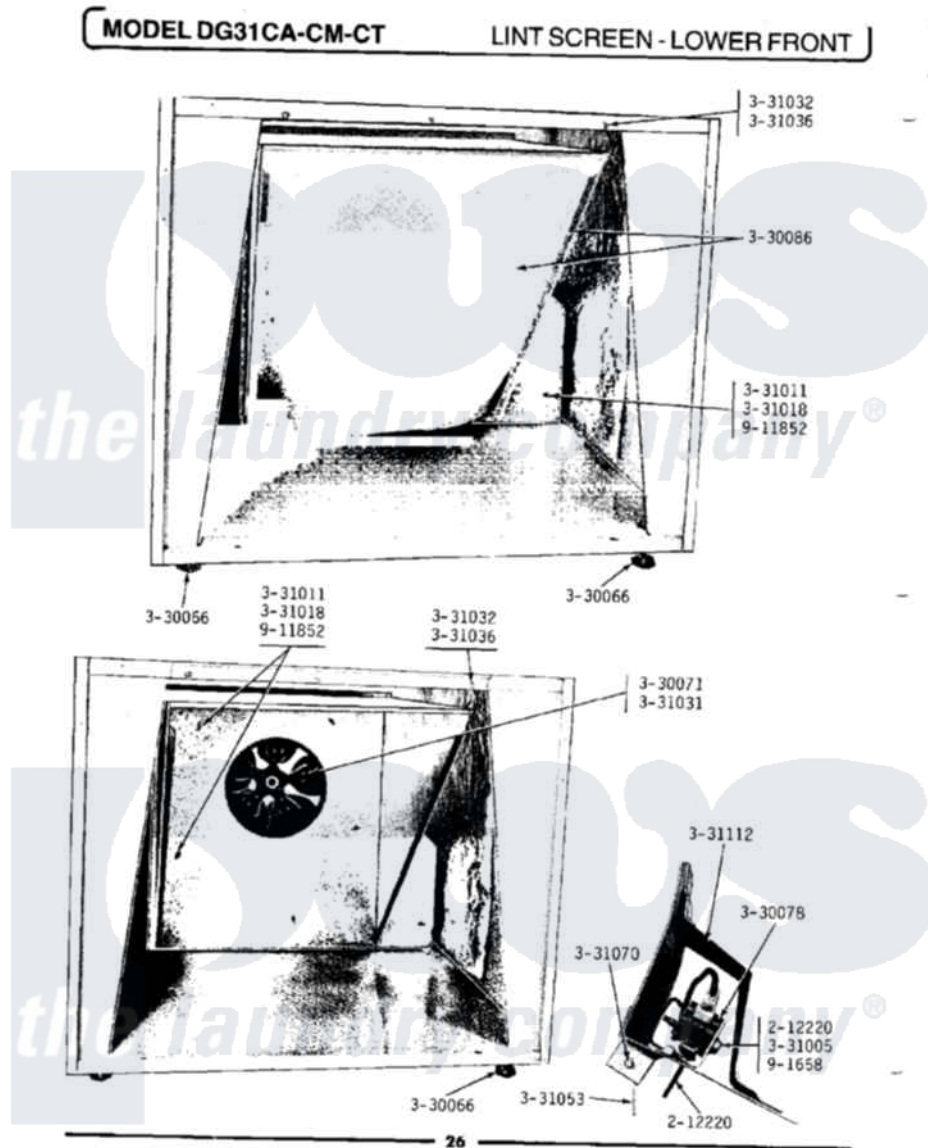

# Maytag GDG31CA 09 - LINT SCREEN-LOWER FRONT

Maytag Commercial Maytag GDG31CA Dryer Parts Parts Diagram 09 - LINT SCREEN-LOWER FRONT  
 Click on the part number to view part

Item	Original Part Number	Replaced By	Status	Part Description
NI	<a href="#">Y055980</a>			Hi-Temp Adhesive, 2 Oz Tube
002	212220	<a href="#">213501</a>		Screw, No.6-20 X 1-1/8 Inch
NI	NLA		Not Available	LEVELING LEG
004	Y330071		Not Available	IMPELLER FOR BLOWER
005	<a href="#">Y330078</a>			Cool-Down Bypass Switch
006	<a href="#">Y330086</a>			Lint Screen With Frame
007	331005	<a href="#">701719</a>		Nut, Hex
NI	NLA		Not Available	WING NUT, LINT HOOD
"	NLA		Not Available	WASHER, LINT HOOD
010	331031		Not Available	SET SCREW FOR IMPELLER
011	331032	<a href="#">61002031</a>		Screw, Handle
012	<a href="#">331036</a>			Washer-Front Panel Screws
013	<a href="#">331053</a>			Damper
NI	NLA		Not Available	HINGE PIN, DAMPER
"	NLA		Not Available	SHIELD, DAMPER SWITCH
"	NLA		Not Available	TWIN FASTENER W/SCREWS