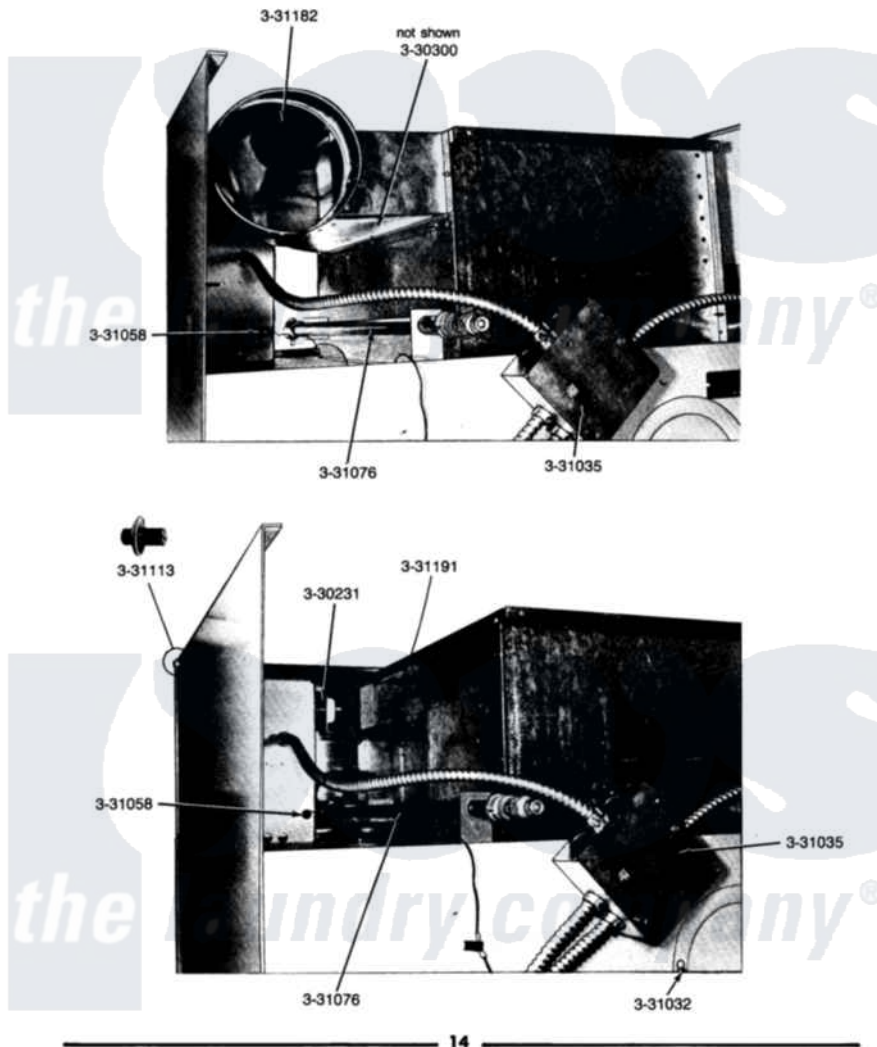

Maytag GDG33CM 05 - RECIRCULATION COMPONENTS

MODEL DG33CA-CM RECIRCULATION COMPONENTS - REAR VIEW DG33CA SERIES 02 & DG33CMQ SERIES 03

Maytag Commercial Maytag GDG33CM Dryer Parts Parts Diagram 05 - RECIRCULATION COMPONENTS
Click on the part number to view part

Item	Original Part Number	Replaced By	Status	Part Description
001	Y330231			Transformer
002	Y330300			Safety Thermostat
003	331032	61002031		Screw, Handle
NI	NLA		Not Available	WIRE NUT (6 USED)
005	331058			Grommet-Temp. Control Tubin
NI	NLA		Not Available	GAS SUPPLY LINE-28 1/2 INCH
"	NLA		Not Available	HINGE RIVET
"	NLA		Not Available	RECIRCULATION BOOT
"	NLA		Not Available	DECAL-LIGHTING & CLEARANCE