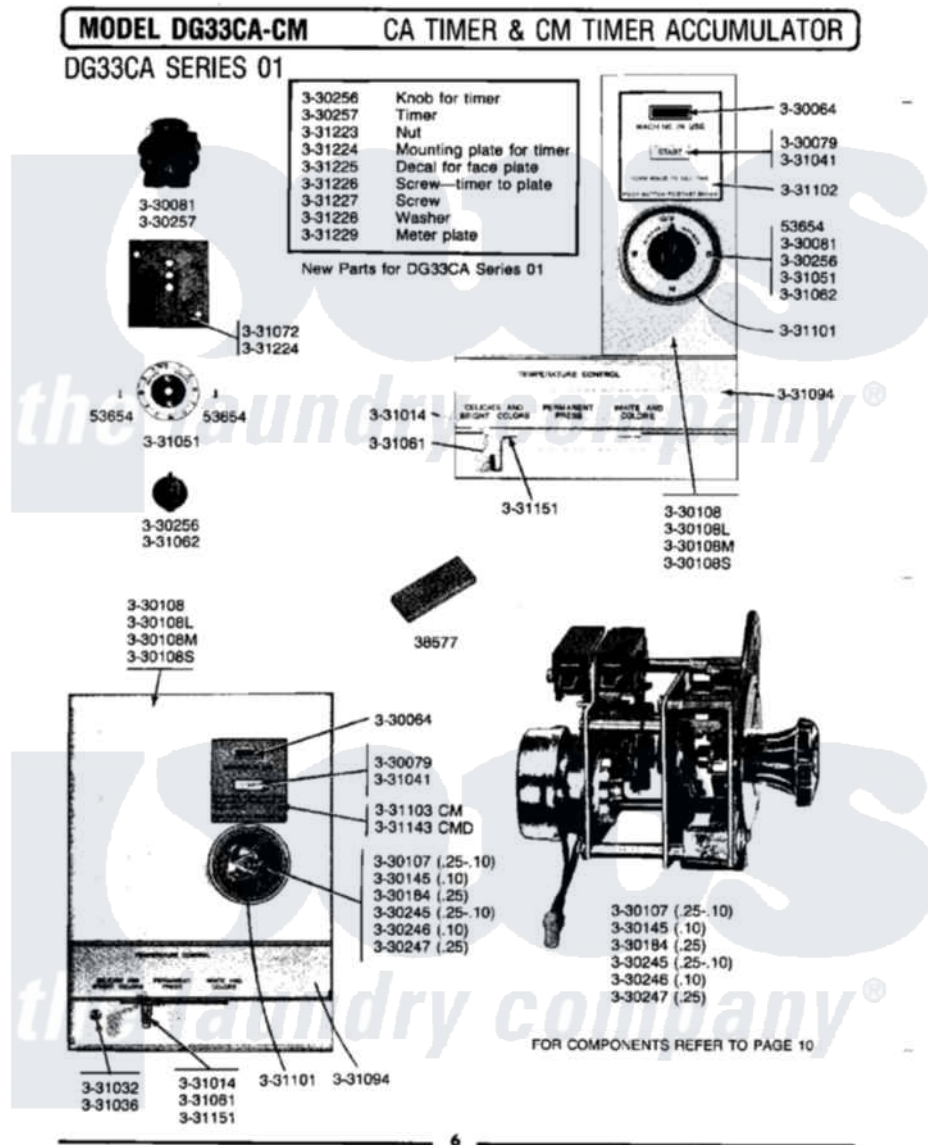

Maytag GDG33CM 13 - TIMER ACCUMULATOR

Maytag Commercial Maytag GDG33CM Dryer Parts Parts Diagram 13 - TIMER ACCUMULATOR
 Click on the part number to view part

Item	Original Part Number	Replaced By	Status	Part Description
NI	NLA		Not Available	TOOL TO ADJUST TIMING SWITCH
"	NLA		Not Available	SCREW, No.5-40 X 3/8
003	Y330064			Pilot Light
004	Y330079		Not Available	SWITCH, PUSH-TO-START
005	NLA		Not Available	TIMER ACCUMULATOR - CM
NI	NLA		Not Available	FRONT PANEL (WHT)
"	330108L		Not Available	FRONT PANEL-ALMOND
008	330108M		Not Available	FRONT PANEL-HARVEST WHEAT
009	Y330145		Not Available	CONTA ACCUMULATOR ASSEMBLY
010	330184			Timer Accumulator-25
011	NLA		Not Available	TIMER ACCUMULATOR (.25-.10)
NI	NLA		Not Available	TIMER ACCUMULATOR (.10)
"	NLA		Not Available	TIMER ACCUMULATOR (.25)
"	331014	8281196		Screw

015	331032	61002031	Screw, Handle
016	331036		Washer-Front Panel Screws
017	331041		Button-Push-To-Start Switch
018	331061		Knob For Temperature Contro
019	NLA	Not Available	TRIM BAR, UPPER PANEL
020	331101	Not Available	BEZEL FOR TIMER- ACCUMULATOR
NI	NLA	Not Available	INSTRUCTION PLATE - CM
022	331151		Lever-Temperature Control