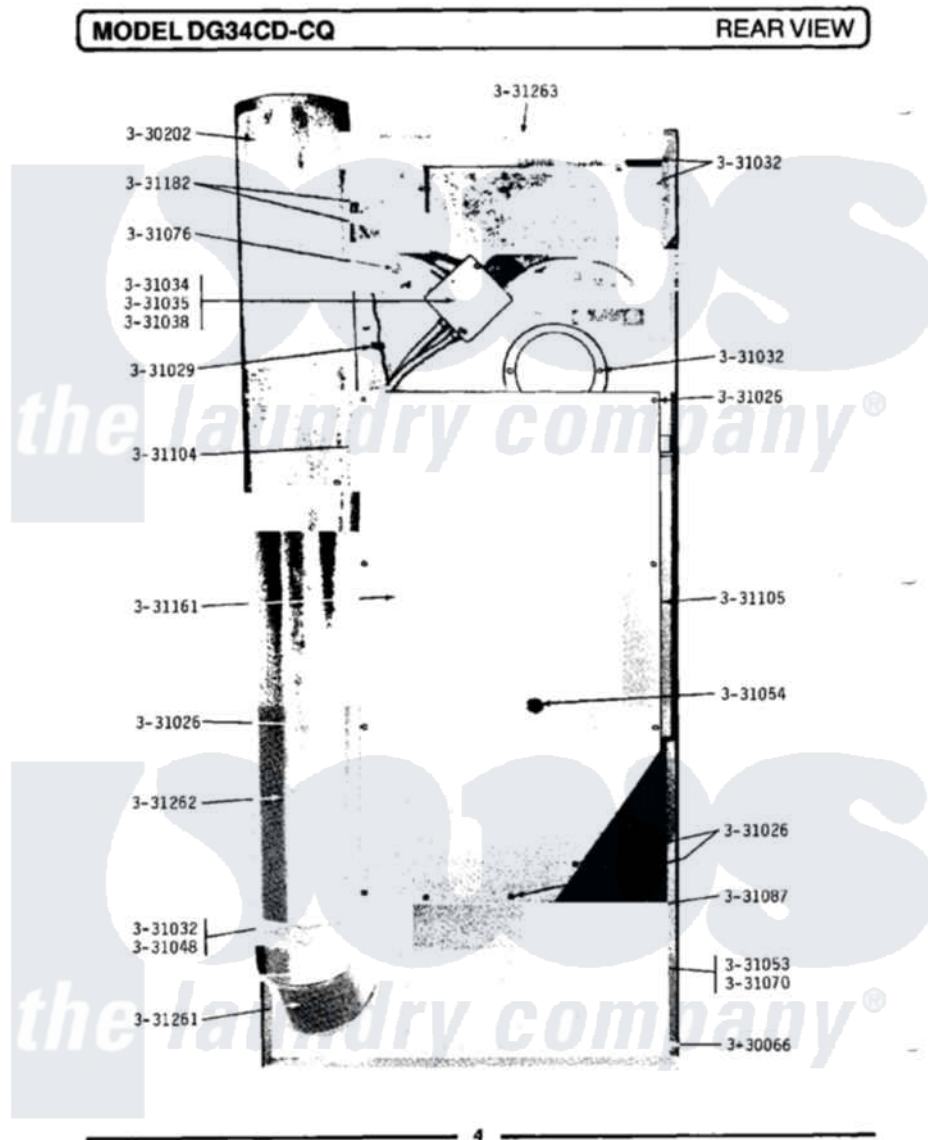

# Maytag GDG34CD 02 - REAR VIEW

Maytag Commercial Maytag GDG34CD Dryer Parts Parts Diagram 02 - REAR VIEW  
 Click on the part number to view part

Item	Original Part Number	Replaced By	Status	Part Description
NI	Y052749	<a href="#">62739</a>		Nut, Lock
"	Y054866	<a href="#">486009</a>		Lockwasher
"	NLA		Not Available	LEVELING LEG
"	Y330080		Not Available	SPIDER & SHAFT ASSEMBLY
"	<a href="#">Y330087</a>			Drum Assembly Complete
006	Y330202		Not Available	RECIRCULATION TEE ASSEMBLY
007	331026	<a href="#">90767</a>		Screw, 8A X 3/8 HeX Washer Head Tapping
NI	NLA		Not Available	CLIP
009	331032	<a href="#">61002031</a>		Screw, Handle
NI	NLA		Not Available	WIRE NUT
"	NLA		Not Available	WIRE NUT (6 USED)
"	NLA		Not Available	HINGE PIN FOR DAMPER
013	331048		Not Available	COVER FOR BLOWER IMPELLER
014	<a href="#">331053</a>			Damper

NI	NLA	Not Available	HINGE PIN FOR DAMPER
"	NLA	Not Available	GAS SUPPLY LINE-28 1/2 INCH
"	NLA	Not Available	DRUM ROD
"	NLA	Not Available	SHIELD FOR MOTOR
"	NLA	Not Available	SUPPORT FOR REAR COVER-LEFT
"	NLA	Not Available	RIB, TUMBLER (ONLY)
"	NLA	Not Available	BACK GUARD
"	NLA	Not Available	RECIRCULATION BOOT
"	NLA	Not Available	ELBOW-90 DEGREE 8" DIAMETER
"	NLA	Not Available	PIPE - 8" DIAMETER
"	NLA	Not Available	TOP COVER FOR CABINET