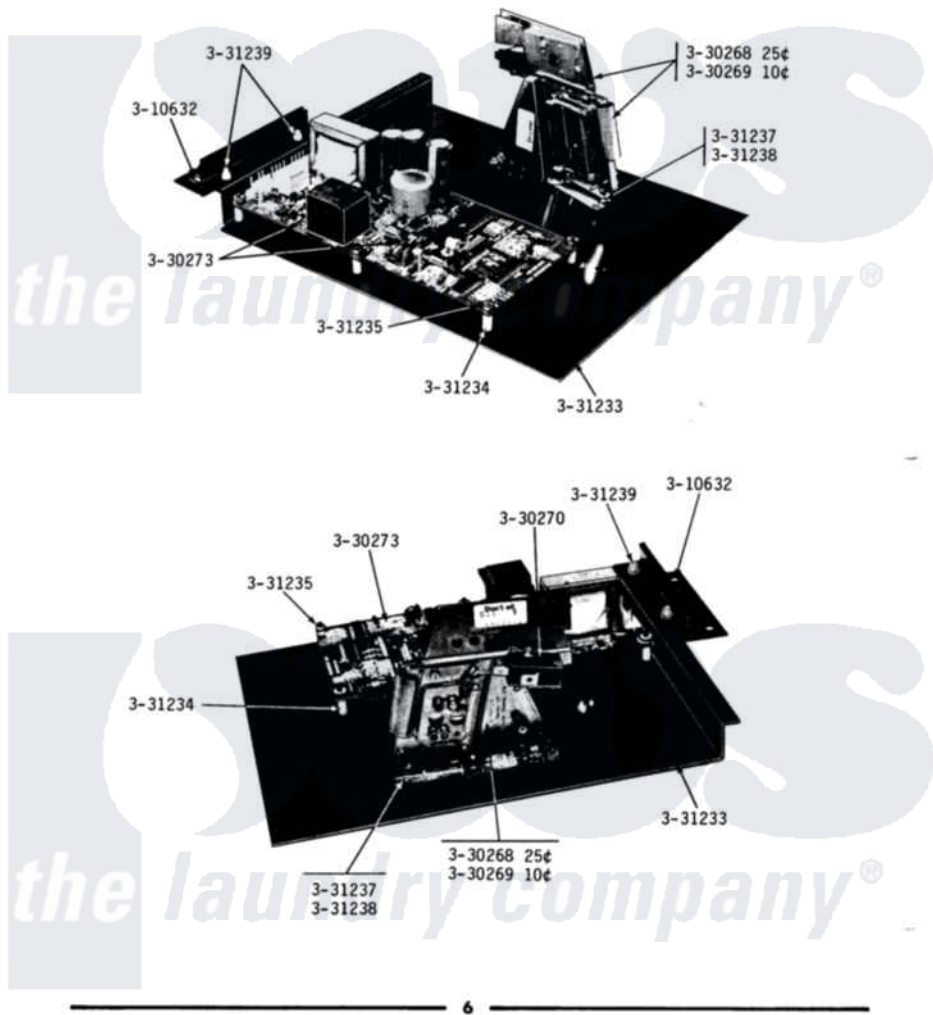

Maytag GDG34CD 03 - ELECTRONIC CONTROL ASSEMBLY

MODEL DG34CD-CQ

CD-CQ ELECTRONIC CONTROL ASSEMBLY

Maytag [Commercial Maytag GDG34CD Dryer Parts](#) Parts Diagram 03 - ELECTRONIC CONTROL ASSEMBLY

[Click on the part number to view part](#)

Item	Original Part Number	Replaced By	Status	Part Description
001	Y310632	1163839		Screw
NI	Y330264		Not Available	WIRE HARNESS
"	Y330265		Not Available	WIRE HARNESS-DUAL CONTROL
"	Y330266		Not Available	MEMBRANE SWITCH
005	Y330268		Not Available	COIN ACCEPTOR ASSEMBLY \$.25
NI	NLA		Not Available	COIN ACCEPTOR ASSEMBLY \$.10
007	Y330270		Not Available	COIN SWITCH
008	36001001			Printed Circuit Board
"	36001002			Sensor
"	Y330273	Y330316		Electronic
"	Y330315			Switch Assembly
"	Y330319		Not Available	WIRE ASSEMBLY
"	Y330320			Harness, Heat Sensor
009	331233			Plate For Electronic Contro

010	331234		Spacer For Circuit Board
011	331235	701719	Nut, Hex
NI	NLA		Not Available
			BAIL FOR COIN RETURN
013	331237		Screw
NI	NLA		Not Available
			LOCK WASHER
"	NLA		Not Available
			BUMPER
"	NLA		Not Available
			LABEL - \$.25
"	NLA		Not Available
			LABEL - \$.10-\$.25