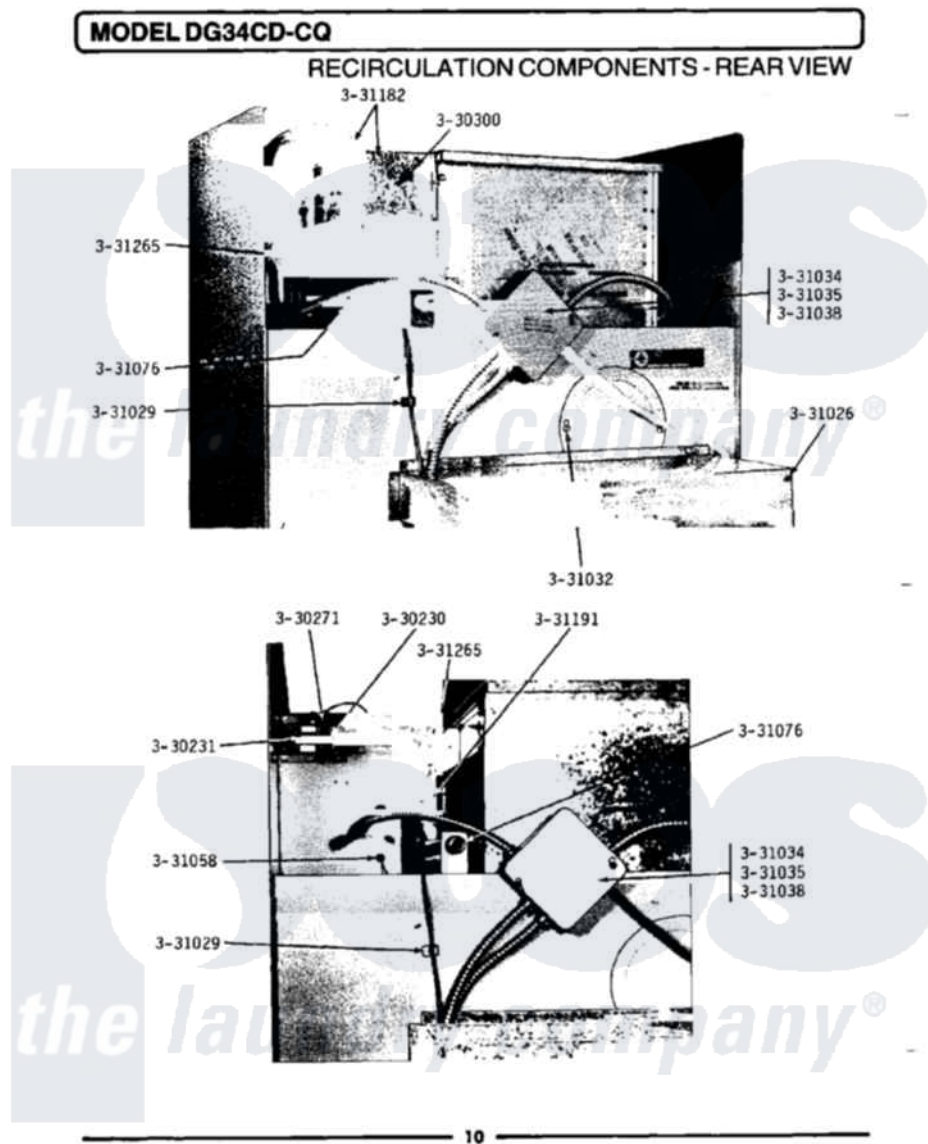

# Maytag GDG34CD 05 - RECIRCULATION COMPONENTS-REAR VIEW

Maytag Commercial Maytag GDG34CD Dryer Parts Parts Diagram 05 - RECIRCULATION COMPONENTS-REAR VIEW  
 Click on the part number to view part

Item	Original Part Number	Replaced By	Status	Part Description
001	<a href="#">Y330230</a>			Ignition Control Assembly
002	<a href="#">Y330231</a>			Transformer
003	<a href="#">Y330271</a>			Wire For Ignition Control
004	331026	<a href="#">90767</a>		Screw, 8A X 3/8 HeX Washer Head Tapping
NI	NLA		Not Available	CLIP
006	331032	<a href="#">61002031</a>		Screw, Handle
NI	NLA		Not Available	WIRE NUT
"	NLA		Not Available	WIRE NUT (6 USED)
"	NLA		Not Available	HINGE PIN FOR DAMPER
010	<a href="#">331058</a>			Grommet-Temp. Control Tubin
NI	NLA		Not Available	GAS SUPPLY LINE-28 1/2 INCH
"	NLA		Not Available	HINGE RIVET
"	NLA		Not Available	BACK GUARD
"	NLA		Not Available	RECIRCULATION BOOT
"	NLA		Not Available	DECAL-LIGHTING &