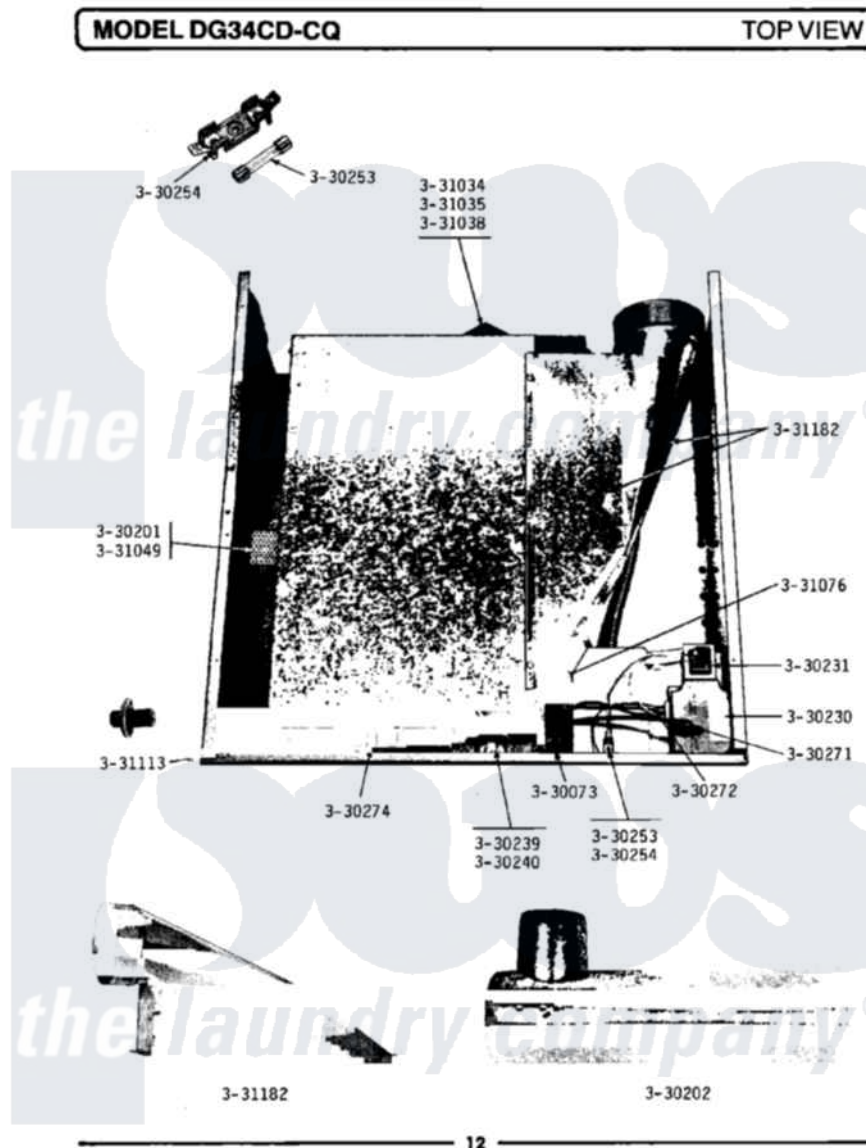

Maytag GDG34CD 06 - TOP VIEW

Maytag [Commercial Maytag GDG34CD Dryer Parts](#) Parts Diagram 06 - TOP VIEW
 Click on the part number to view part

Item	Original Part Number	Replaced By	Status	Part Description
001	Y330073			Valve, Shut-Off
002	Y330201		Not Available	HIGH LIMIT THERMOSTAT
003	Y330202		Not Available	RECIRCULATION TEE ASSEMBLY
NI	NLA		Not Available	BAFFLE ASSEMBLY
005	Y330230			Ignition Control Assembly
006	Y330231			Transformer
007	Y330239		Not Available	GAS VALVE - NAT
NI	NLA		Not Available	GAS VALVE (LPG)
009	Y330253			Fuse
010	Y330254			Fuse Block
011	Y330271			Wire For Ignition Control
NI	NLA		Not Available	WIRE HARNESS
"	NLA		Not Available	MANIFOLD FOR MAIN BURNER
"	NLA		Not Available	WIRE NUT
"	NLA		Not Available	WIRE NUT (6 USED)

"	NLA	Not Available	HINGE PIN FOR DAMPER
017	331049	Not Available	VENTILATED COVER - HI-LIMIT
NI	NLA	Not Available	GAS SUPPLY LINE-28 1/2 INCH
"	NLA	Not Available	HINGE RIVET
"	NLA	Not Available	RECIRCULATION BOOT
"	NLA	Not Available	DAMPER, HEAT RECLAIMER