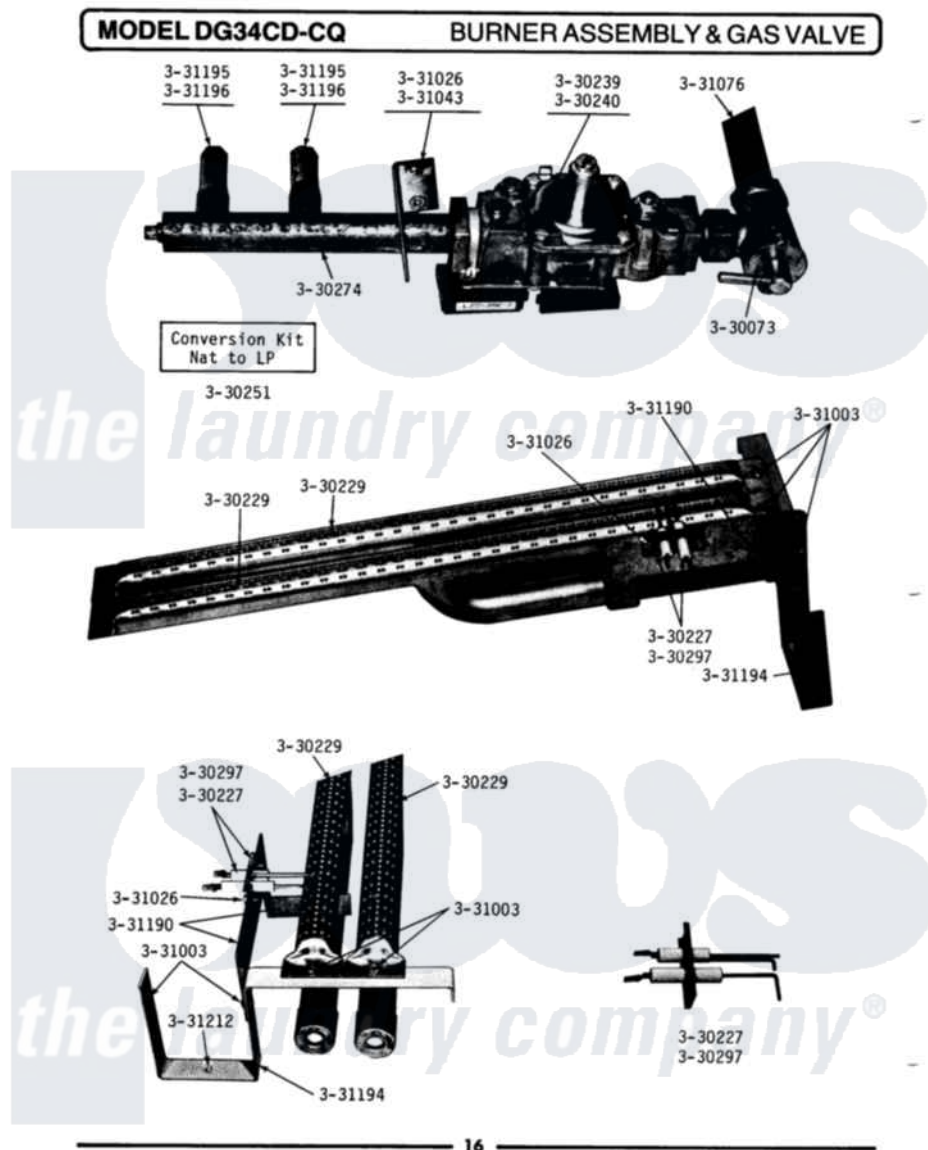

Maytag GDG34CD 08 - BURNER ASSEMBLY & GAS VALVE

Maytag Commercial Maytag GDG34CD Dryer Parts Parts Diagram 08 - BURNER ASSEMBLY & GAS VALVE
 Click on the part number to view part

Item	Original Part Number	Replaced By	Status	Part Description
001	Y330073			Valve, Shut-Off
NI	NLA		Not Available	IGNITION ASSEMBLY
003	Y330229			Burner Assembly
004	Y330239		Not Available	GAS VALVE - NAT
NI	NLA		Not Available	GAS VALVE (LPG)
"	330249		Not Available	RETAINER FOR GAS VALVE
"	Y330250		Not Available	COIL ON GAS VALVE
"	NLA		Not Available	CONVERSION KIT (NAT.TO LPG)
"	NLA		Not Available	MANIFOLD FOR MAIN BURNER
010	331003	489483		Screw 10-32 X 1/2
011	331026	90767		Screw, 8A X 3/8 HeX Washer Head Tapping
NI	NLA		Not Available	BRACKET FOR GAS CONTROL
"	NLA		Not Available	GAS SUPPLY LINE-28 1/2 INCH

"	NLA		Not Available	MOUNTING BRACKET
"	NLA		Not Available	BURNER SUPPORT BRACKET
"	NLA		Not Available	ORIFICE, MAIN BURNER-NAT.
"	NLA		Not Available	ORIFICE, MAIN BURNER (LPG)
018	331212	3390631		Screw, 10-16 X 3/8
NI	NLA		Not Available	HI-VOLT CABLE & IGNITER KIT