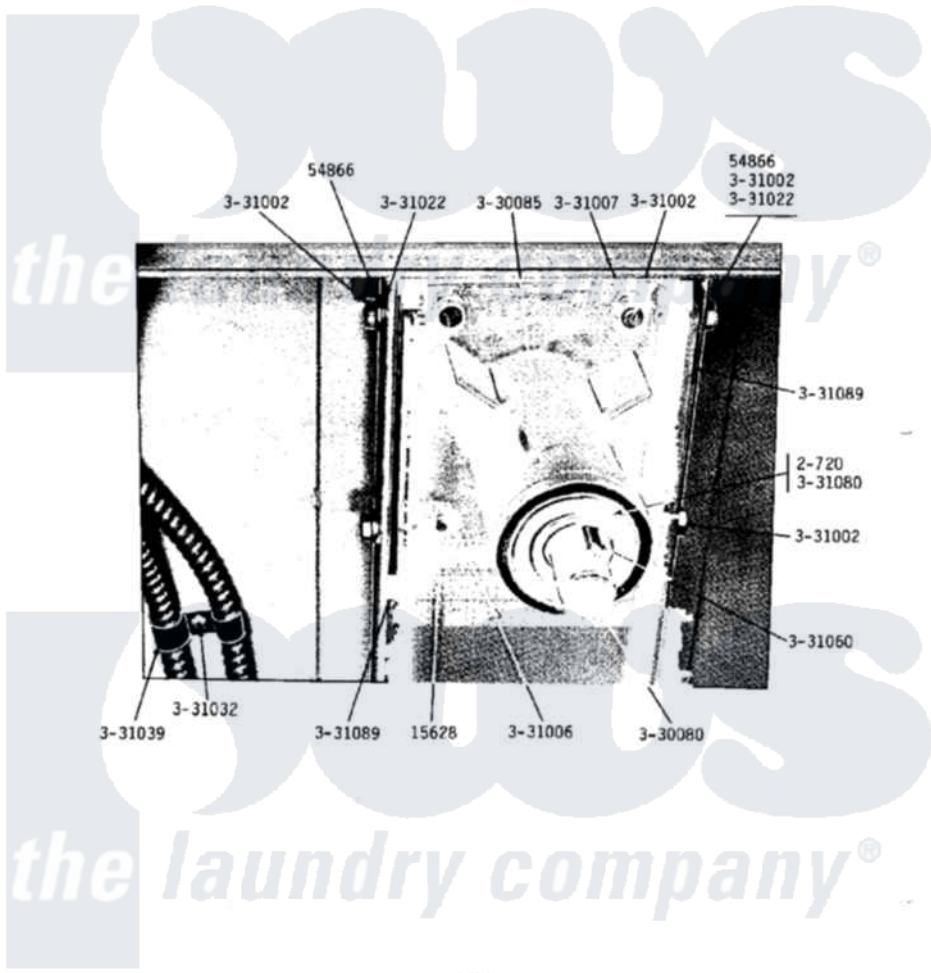

# Maytag GDG34CD 11 - DRUM BEARING SUPPORT ASSEMBLY

**MODEL DG34CD-CQ DRUM BEARING SUPPORT ASSEMBLY**

Maytag Commercial Maytag GDG34CD Dryer Parts Parts Diagram 11 - DRUM BEARING SUPPORT ASSEMBLY  
 Click on the part number to view part

Item	Original Part Number	Replaced By	Status	Part Description
	NI	NLA	Not Available	BOLT, 5/16 X 3/4 HEX
002	Y054866	<a href="#">486009</a>		Lockwasher
003	Y200720	<a href="#">22003441</a>		Bearing, Rear
004	Y330080		Not Available	SPIDER & SHAFT ASSEMBLY
005	<a href="#">Y330085</a>			Drum Support Housing
	NI	NLA	Not Available	BOLT FOR DRUM
	"	NLA	Not Available	NUT-DRUM SUPPORT BOLT, 5/16
	"	NLA	Not Available	NUT-DRUM SUPPORT BOLT, 3/8
	"	NLA	Not Available	WASHER FOR DRUM SUPPORT
010	331032	<a href="#">61002031</a>		Screw, Handle
	NI	NLA	Not Available	CLIP-CONDUIT TO CABNT.BACK
012	<a href="#">331060</a>			Key For Drum
013	331080		Not Available	SPACER FOR CENTER BEARING