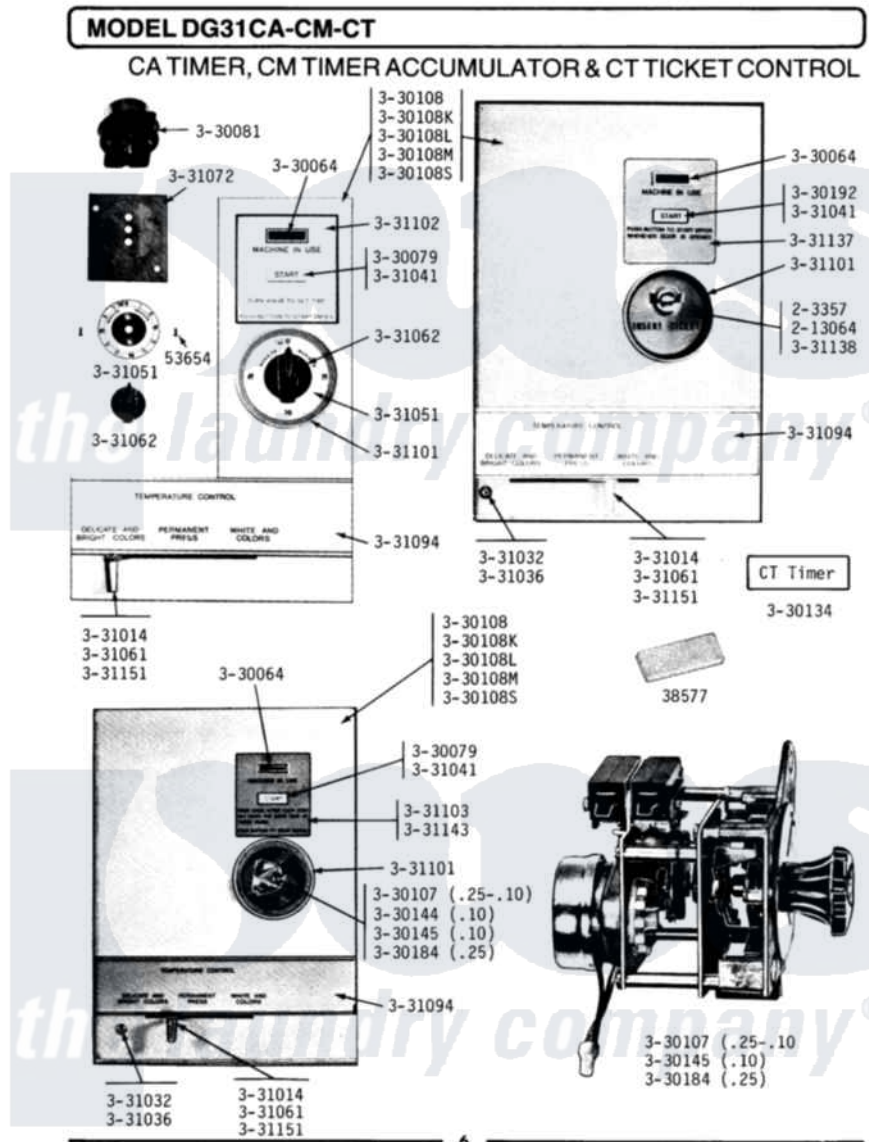

Maytag LDG31CA 02 - TIMER ACCUMULATORS & TICKET CONTROL

Maytag Commercial Maytag LDG31CA Dryer Parts Parts Diagram 02 - TIMER ACCUMULATORS & TICKET CONTROL
Click on the part number to view part

Item	Original Part Number	Replaced By	Status	Part Description
001	NLA		Not Available	TOOL, ADJUST TIMING SWITCH
002	NLA		Not Available	SCREW, No.5-40 X 3/8
003	NLA		Not Available	PALNUT
004	NLA		Not Available	FRONT PLATE, TICKET CONTROL
005	Y330064			Pilot Light
006	Y330079		Not Available	SWITCH, PUSH-TO-START
007	330081			Timer - CA 60 Minutes
008	NLA		Not Available	PART NOT USED
009	NLA		Not Available	FRONT PANEL (WHT)
010	330108L		Not Available	FRONT PANEL-ALMOND
011	330108M		Not Available	FRONT PANEL-HARVEST WHEAT
012	NLA		Not Available	PART NOT USED
013	NLA		Not Available	MOUNTING PLATE (ACCUMULATOR)
014	Y330145		Not Available	CONTA ACCUMULATOR

014	330143	Not Available	ASSEMBLY
015	330184		Timer Accumulator-25
016	Y330192	Not Available	SWITCH, PUSH TO START
017	331014	8281196	Screw
018	331032	61002031	Screw, Handle
019	331036		Washer-Front Panel Screws
020	331041		Button-Push-To-Start Switch
021	NLA	Not Available	TIMER DIAL - CA 60 MINUTES
022	331061		Knob For Temperature Contro
023	NLA	Not Available	KNOB, TIMER
024	NLA	Not Available	MOUNTING PLATE, TIMER
025	NLA	Not Available	TRIM BAR, UPPER PANEL
026	331101	Not Available	BEZEL FOR TIMER-ACCUMULATOR
027	NLA	Not Available	INSTRUCTION PLATE
028	NLA	Not Available	PART NOT USED
029	NLA	Not Available	PART NOT USED
030	NLA	Not Available	MOUNTING PLATE-TICKET CONT
031	NLA	Not Available	INSTRUCT LABEL - SINGLE COI
032	331151		Lever-Temperature Control