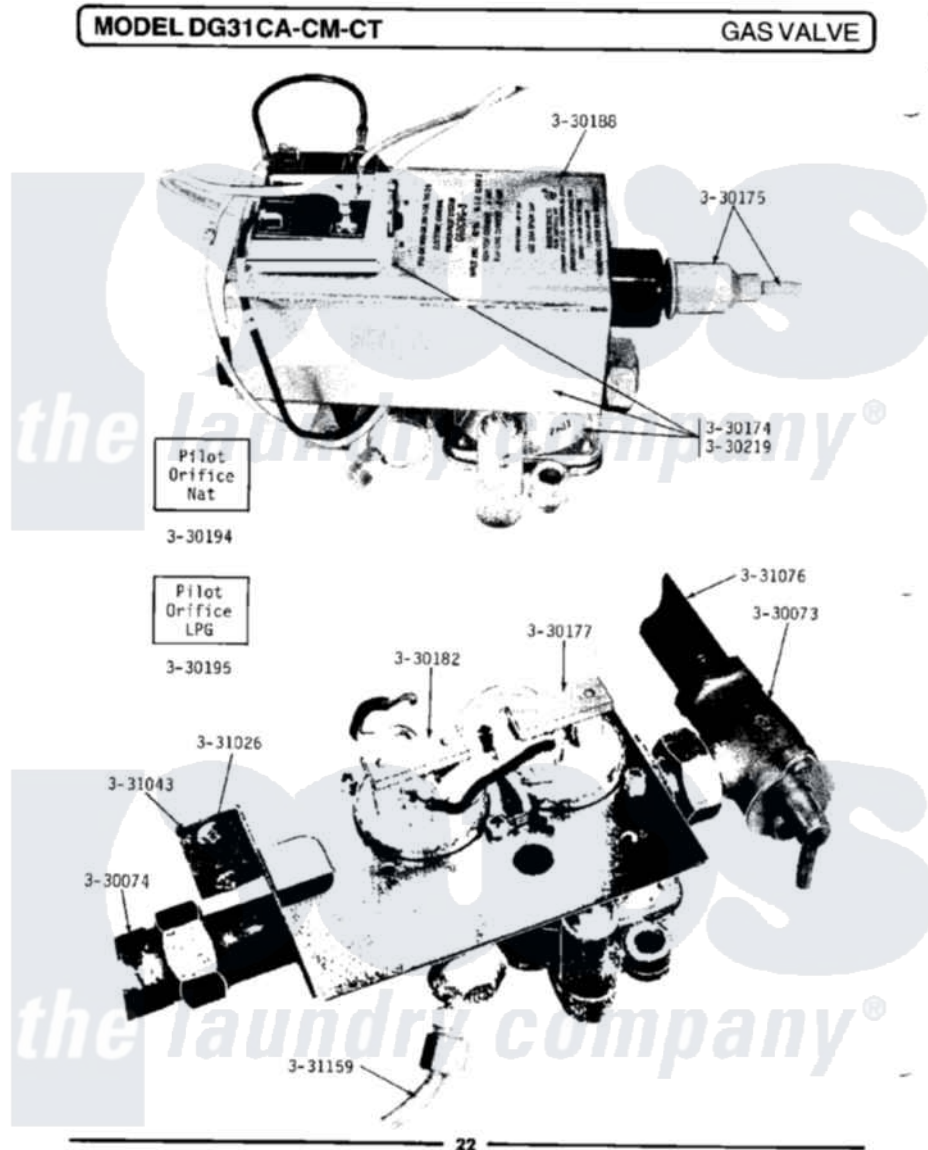

Maytag LDG31CA 07 - GAS VALVE

Maytag [Commercial Maytag LDG31CA Dryer Parts](#) Parts Diagram 07 - GAS VALVE
 Click on the part number to view part

Item	Original Part Number	Replaced By	Status	Part Description
001	Y330073			Valve, Shut-Off
002	NLA		Not Available	MANIFOLD, MAIN BURNER
003	Y330174			Electronic Ignition Control
004	Y330175			Pilot Burner
005	Y330177			Burner Solenoid-Main
006	Y330182			Burner Solenoid-Pilot
007	NLA		Not Available	LOCKOUT MODULE
008	NLA		Not Available	PILOT ORIFICE - NAT
009	Y330195			Pilot Orifice - LPG
010	Y330219			Electronic Control Assembly
011	331026	90767		Screw, 8A X 3/8 HeX Washer Head Tapping
012	NLA		Not Available	BRACKET, GAS CONTROL
013	NLA		Not Available	GAS SUPPLY LINE-28 1/2 INCH
014	NLA		Not Available	PILOT LINE