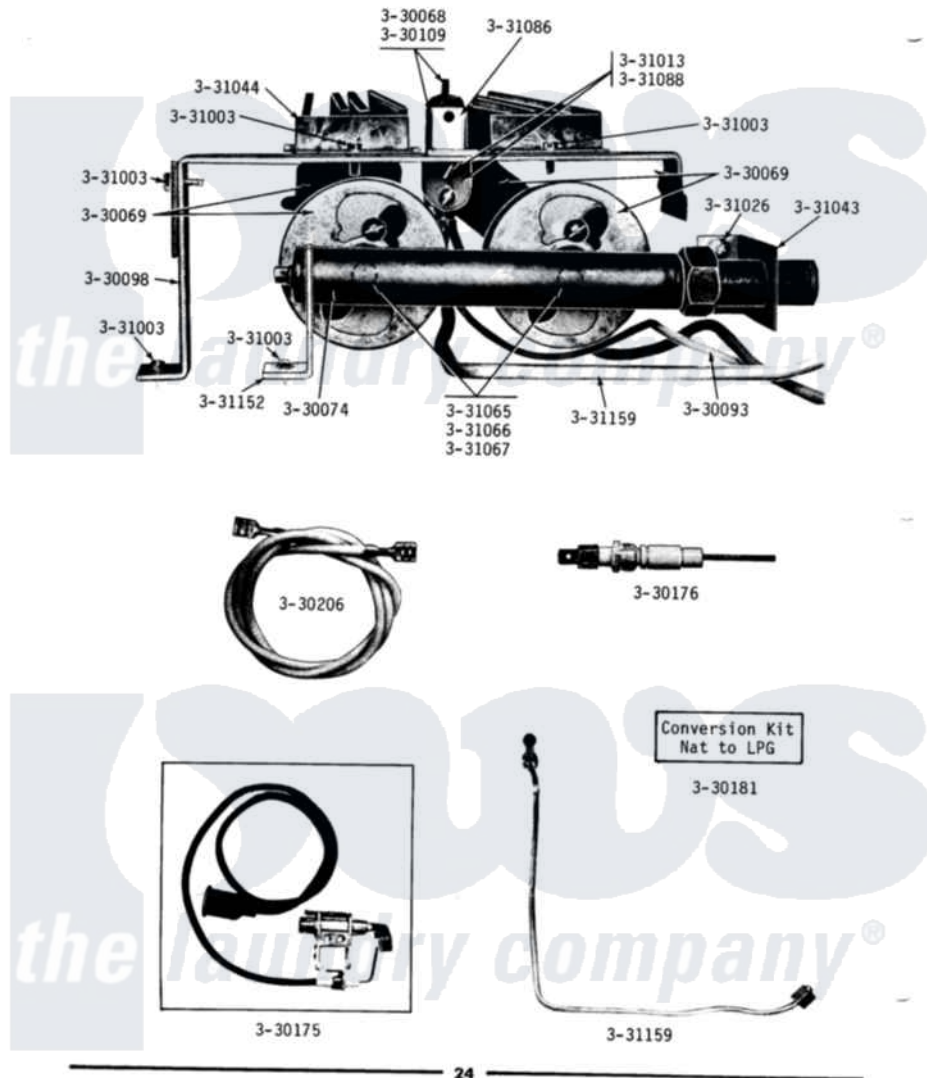

Maytag LDG31CA 08 - BURNER ASSEMBLY & COMPONENTS

MODEL DG31CA-CM-CT BURNER ASSEMBLY & COMPONENTS

24

Maytag [Commercial Maytag LDG31CA Dryer Parts](#) Parts Diagram 08 - BURNER ASSEMBLY & COMPONENTS
 Click on the part number to view part

Item	Original Part Number	Replaced By	Status	Part Description
001	Y330068			Pilot Burner - Nat.
002	NLA		Not Available	BURNER, MAIN
003	NLA		Not Available	MANIFOLD, MAIN BURNER
004	NLA		Not Available	THERMOCOUPLE----NA
005	NLA		Not Available	SUPPORT, BURNERS
006	NLA		Not Available	PILOT BURNER (LP)
007	Y330175			Pilot Burner
008	Y330176			Sensing Probe
009	330181		Not Available	CONVERSION KIT-NAT. TO LPG
010	NLA		Not Available	PILOT ORIFICE - NAT
011	Y330195			Pilot Orifice - LPG
012	Y330206			Wire For Sensing Probe
013	331003	489483		Screw 10-32 X 1/2
014	331013	Y0300830		Screw No.10-32 X .375
015	331026	90767		Screw, 8A X 3/8 HeX Washer Head Tapping