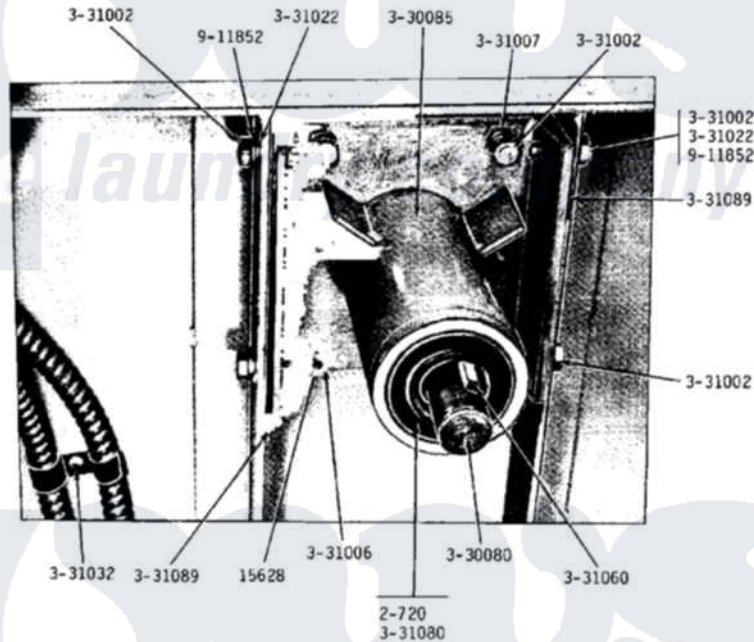

Maytag LDG31CA 12 - DRUM BEARING SUPPORT ASSEMBLY

MODEL DG31CA-CM-CT DRUM BEARING SUPPORT ASSEMBLY

32

Maytag Commercial Maytag LDG31CA Dryer Parts Parts Diagram 12 - DRUM BEARING SUPPORT ASSEMBLY
 Click on the part number to view part

Item	Original Part Number	Replaced By	Status	Part Description
001	NLA		Not Available	BOLT, 5/16 X 3/4 HEX
002	Y200720	22003441		Bearing, Rear
003	Y330080		Not Available	SPIDER & SHAFT ASSEMBLY
004	Y330085			Drum Support Housing
005	NLA		Not Available	BOLT, DRUM
006	NLA		Not Available	NUT-DRUM SUPPORT BOLT, 5/16
007	NLA		Not Available	NUT-DRUM SUPPORT BOLT, 3/8
008	NLA		Not Available	WASHER, DRUM SUPPORT
009	331032	61002031		Screw, Handle
010	331060			Key For Drum
011	331080		Not Available	SPACER FOR CENTER BEARING
012	331089			Shim For Drum Rod
013	911852	486009		Lockwasher