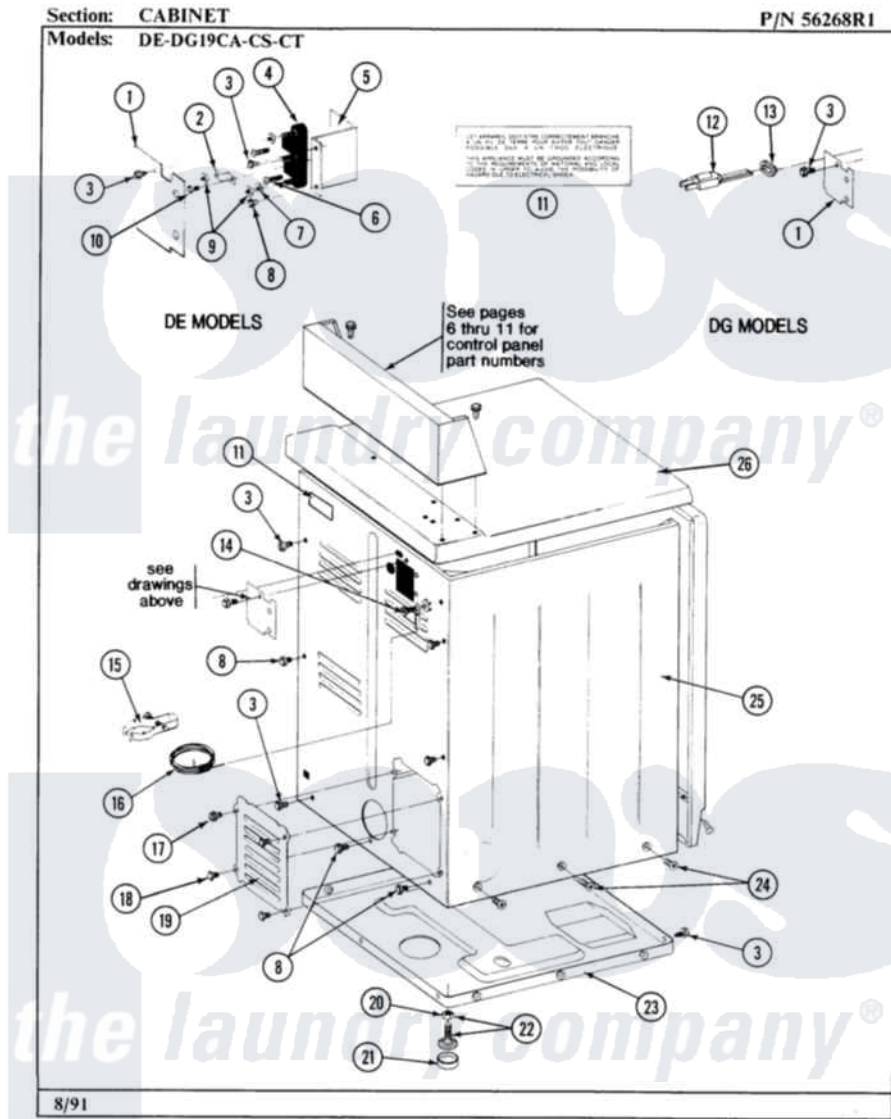

Maytag LDG31CA 14 - REAR VIEW

4

Maytag [Commercial Maytag LDG31CA Dryer Parts](#) Parts Diagram 14 - REAR VIEW
Click on the part number to view part

Item	Original Part Number	Replaced By	Status	Part Description
001	Y052749	62739		Nut, Lock
002	NLA		Not Available	LEVELING LEG
003	Y330080		Not Available	SPIDER & SHAFT ASSEMBLY
004	331026	90767		Screw, 8A X 3/8 HeX Washer Head Tapping
005	331032	61002031		Screw, Handle
006	NLA		Not Available	WIRE NUT (6 USED)
007	331048		Not Available	COVER FOR BLOWER IMPELLER
008	331053			Damper
009	331054			Grease Fitting - Pulley Pin
010	NLA		Not Available	HINGE PIN, DAMPER
011	NLA		Not Available	GAS SUPPLY LINE-28 1/2 INCH
012	NLA		Not Available	DRUM ROD
013	NLA		Not Available	SHIELD, MOTOR
014	NLA		Not Available	SUPPORT, REAR COVER

014	NLA	Not Available	(LT)
015	NLA	Not Available	SUPPORT, REAR COVER (RT)
016	NLA	Not Available	BACK GUARD
017	911852	486009	Lockwasher