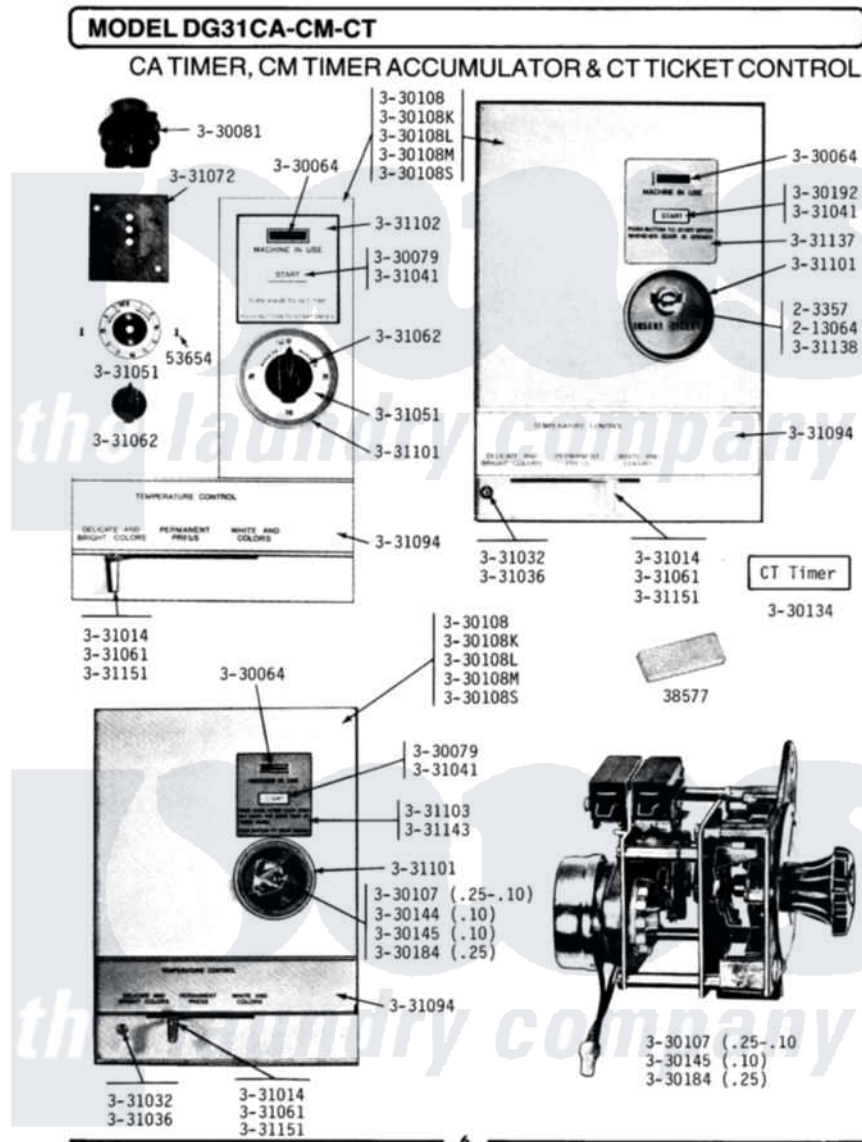

# Maytag LDG31CM 03 - TIMER ACCUMULATORS & TICKET CONTROL

Maytag Commercial Maytag LDG31CM Dryer Parts Parts Diagram 03 - TIMER ACCUMULATORS & TICKET CONTROL  
Click on the part number to view part

Item	Original Part Number	Replaced By	Status	Part Description
001	NLA		Not Available	TOOL TO ADJUST TIMING SWITC
002	NLA		Not Available	SCREW, No.5-40 X 3/8
003	NLA		Not Available	PALNUT
004	NLA		Not Available	FRONT PLATE F/TICKET CONTRO
005	<a href="#">Y330064</a>			Pilot Light
006	Y330079		Not Available	SWITCH, PUSH-TO-START
007	<a href="#">330081</a>			Timer - CA 60 Minutes
008	NLA		Not Available	TIMER ACCUMULATOR - CM
009	NLA		Not Available	FRONT PANEL-WHITE
010	330108L		Not Available	FRONT PANEL-ALMOND
011	330108M		Not Available	FRONT PANEL-HARVEST WHEAT
012	NLA		Not Available	TIMER W/KNOB AND PIN
013	NLA		Not Available	MOUNTING PLATE (ACCUMULATOR)
014	Y330145		Not Available	CONTA ACCUMULATOR

014	<a href="#">1330143</a>	Not Available	ASSEMBLY
015	<a href="#">330184</a>		Timer Accumulator-25
016	Y330192	Not Available	SWITCH, PUSH TO START
017	331014	<a href="#">8281196</a>	Screw
018	331032	<a href="#">61002031</a>	Screw, Handle
019	<a href="#">331036</a>		Washer-Front Panel Screws
020	<a href="#">331041</a>		Button-Push-To-Start Switch
021	NLA	Not Available	TIMER DIAL - CA 60 MINUTES
022	<a href="#">331061</a>		Knob For Temperature Contro
023	NLA	Not Available	KNOB FOR TIMER
024	NLA	Not Available	MOUNTING PLATE FOR TIMER
025	NLA	Not Available	TRIM BAR FOR UPPER PANEL
026	331101	Not Available	BEZEL FOR TIMER-ACCUMULATOR
027	NLA	Not Available	INSTRUCTION PLATE (CA)
028	NLA	Not Available	INSTRUCTION PLATE - CM
029	NLA	Not Available	INSTRUCTION PLATE-CT
030	NLA	Not Available	MOUNTING PLATE-TICKET CONT
031	NLA	Not Available	INSTRUCT LABEL - SINGLE COI
032	<a href="#">331151</a>		Lever-Temperature Control