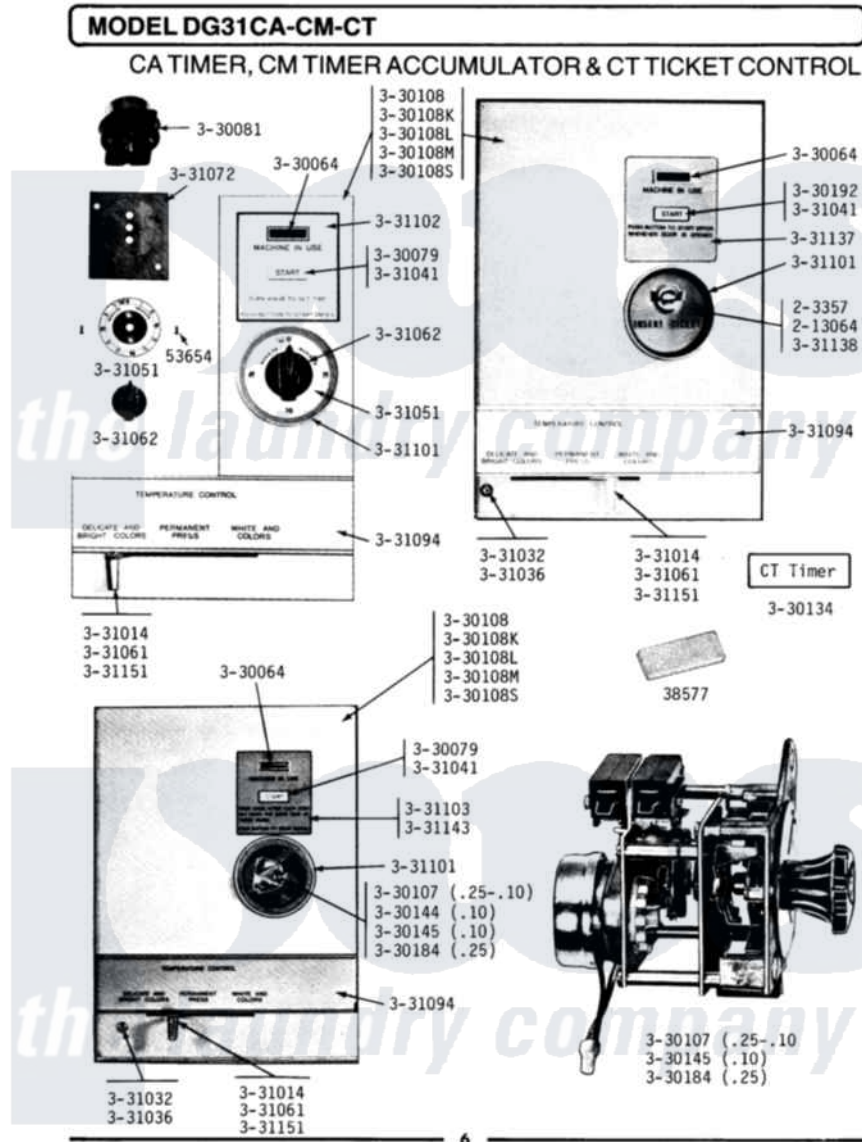

Maytag LDG31CT 03 - TIMER ACCUMULATORS & TICKET CONTROL

Maytag Commercial Maytag LDG31CT Dryer Parts Parts Diagram 03 - TIMER ACCUMULATORS & TICKET CONTROL
Click on the part number to view part

Item	Original Part Number	Replaced By	Status	Part Description
001	NLA		Not Available	TOOL TO ADJUST TIMING SWITC
002	NLA		Not Available	SCREW, No.5-40 X 3/8
003	NLA		Not Available	PALNUT
004	NLA		Not Available	FRONT PLATE F/TICKET CONTRO
005	Y330064			Pilot Light
006	Y330079		Not Available	SWITCH, PUSH-TO-START
007	330081			Timer - CA 60 Minutes
008	NLA		Not Available	TIMER ACCUMULATOR - CM
009	NLA		Not Available	FRONT PANEL-WHITE
010	330108L		Not Available	FRONT PANEL-ALMOND
011	330108M		Not Available	FRONT PANEL-HARVEST WHEAT
012	NLA		Not Available	TIMER W/KNOB AND PIN
013	NLA		Not Available	MOUNTING PLATE (ACCUMULATOR)
014	Y330145		Not Available	CONTA ACCUMULATOR

014	1330143	Not Available	ASSEMBLY
015	330184		Timer Accumulator-25
016	Y330192	Not Available	SWITCH, PUSH TO START
017	331014	8281196	Screw
018	331032	61002031	Screw, Handle
019	331036		Washer-Front Panel Screws
020	331041		Button-Push-To-Start Switch
021	NLA	Not Available	TIMER DIAL - CA 60 MINUTES
022	331061		Knob For Temperature Contro
023	NLA	Not Available	KNOB FOR TIMER
024	NLA	Not Available	MOUNTING PLATE FOR TIMER
025	NLA	Not Available	TRIM BAR FOR UPPER PANEL
026	331101	Not Available	BEZEL FOR TIMER-ACCUMULATOR
027	NLA	Not Available	INSTRUCTION PLATE (CA)
028	NLA	Not Available	INSTRUCTION PLATE - CM
029	NLA	Not Available	INSTRUCTION PLATE-CT
030	NLA	Not Available	MOUNTING PLATE-TICKET CONT
031	NLA	Not Available	INSTRUCT LABEL - SINGLE COI
032	331151		Lever-Temperature Control