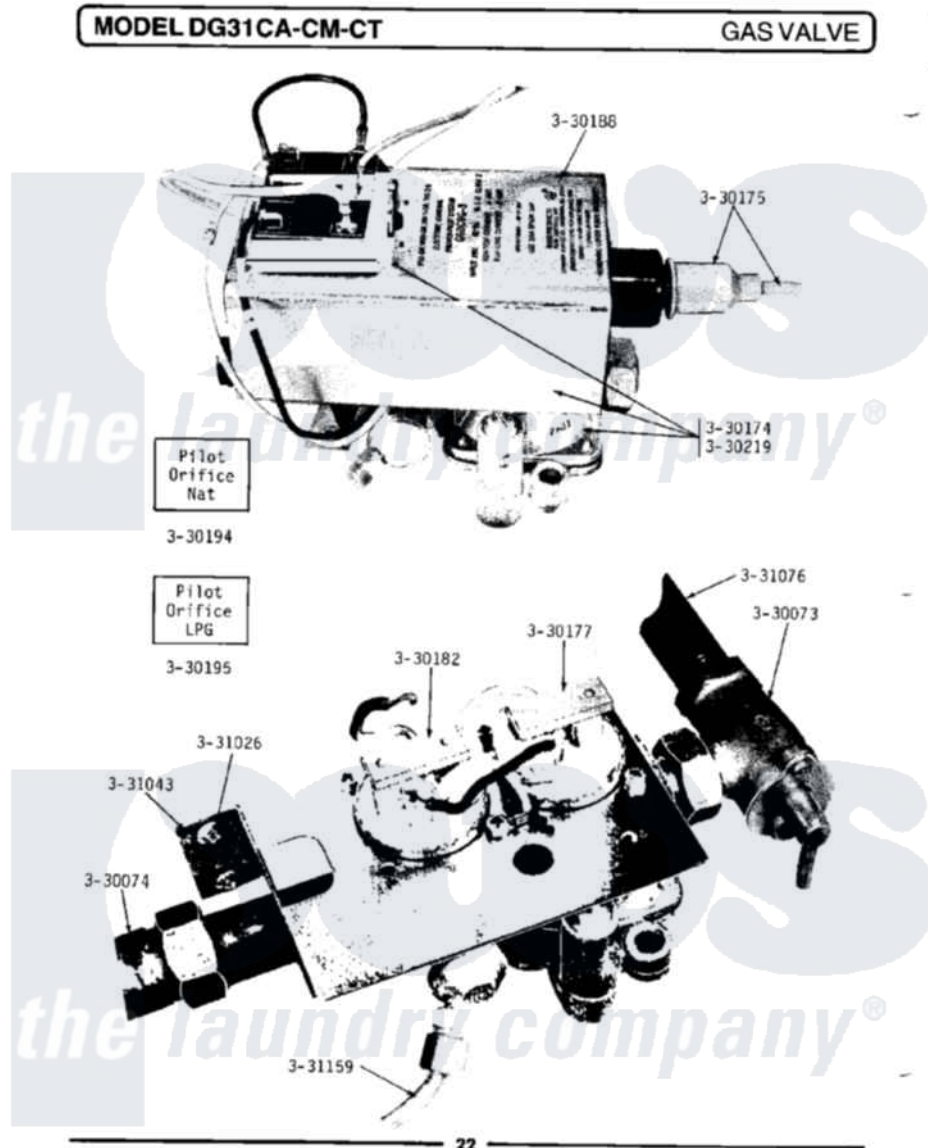

Maytag LDG31CT 06 - GAS VALVE

Maytag [Commercial Maytag LDG31CT Dryer Parts](#) Parts Diagram 06 - GAS VALVE
 Click on the part number to view part

Item	Original Part Number	Replaced By	Status	Part Description
001	Y330073			Valve, Shut-Off
002	NLA		Not Available	MANIFOLD FOR MAIN BURNER
003	Y330174			Electronic Ignition Control
004	Y330175			Pilot Burner
005	Y330177			Burner Solenoid-Main
006	Y330182			Burner Solenoid-Pilot
007	NLA		Not Available	LOCKOUT MODULE
008	NLA		Not Available	PILOT ORIFICE - NAT
009	Y330195			Pilot Orifice - LPG
010	Y330219			Electronic Control Assembly
011	331026	90767		Screw, 8A X 3/8 HeX Washer Head Tapping
012	NLA		Not Available	BRACKET FOR GAS CONTROL
013	NLA		Not Available	GAS SUPPLY LINE-28 1/2 INCH
014	NLA		Not Available	PILOT LINE