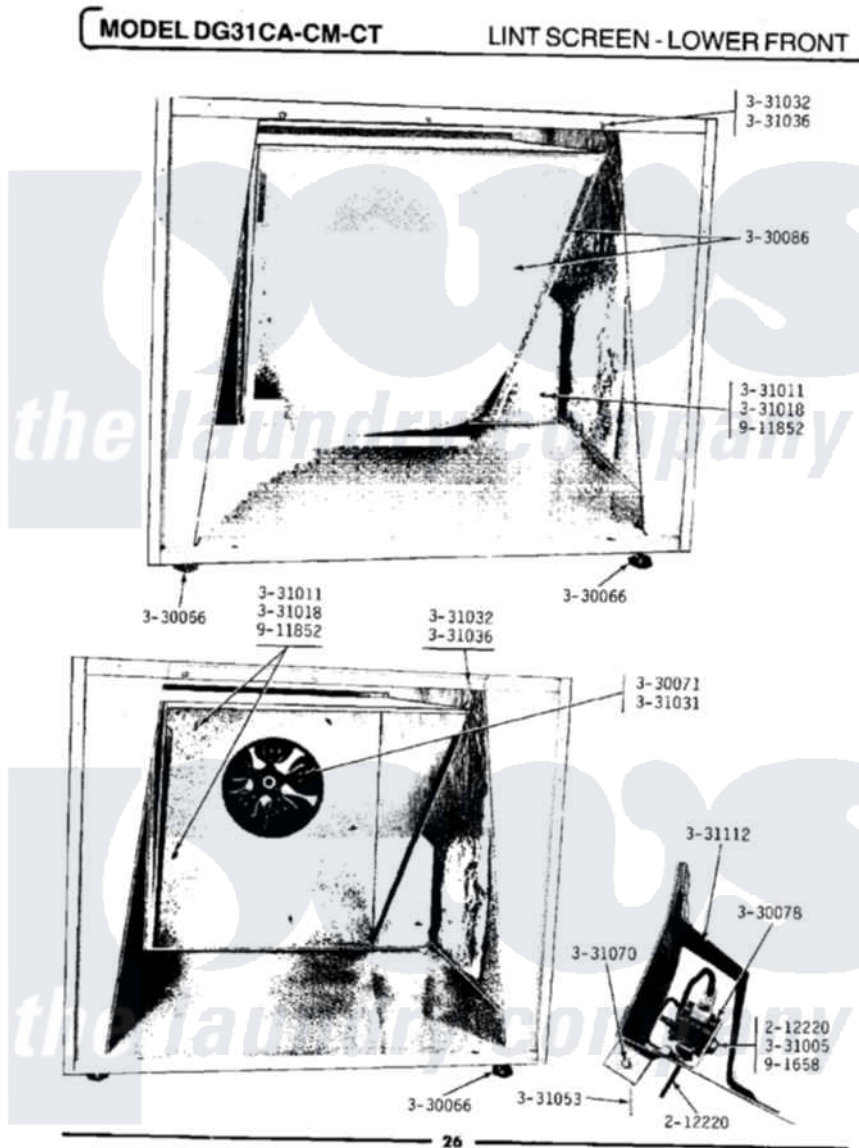

# Maytag LDG31CT 08 - LINT SCREEN-LOWER FRONT

Maytag Commercial Maytag LDG31CT Dryer Parts Parts Diagram 08 - LINT SCREEN-LOWER FRONT  
 Click on the part number to view part

Item	Original Part Number	Replaced By	Status	Part Description
001	<a href="#">Y055980</a>			Hi-Temp Adhesive, 2 Oz Tube
002	212220	<a href="#">213501</a>		Screw, No.6-20 X 1-1/8 Inch
003	NLA		Not Available	LEVELING LEG
004	Y330071		Not Available	IMPELLER FOR BLOWER
005	<a href="#">Y330078</a>			Cool-Down Bypass Switch
006	<a href="#">Y330086</a>			Lint Screen With Frame
007	331005	<a href="#">701719</a>		Nut, Hex
008	NLA		Not Available	WING NUT - LINT HOOD TO CAB
009	NLA		Not Available	WASHER-LINT HOOD TO CABINET
010	331031		Not Available	SET SCREW FOR IMPELLER
011	331032	<a href="#">61002031</a>		Screw, Handle
012	<a href="#">331036</a>			Washer-Front Panel Screws
013	<a href="#">331053</a>			Damper
014	NLA		Not Available	HINGE PIN FOR DAMPER
015	NLA		Not Available	SHIELD FOR DAMPER

015

NLA

Not Available

SWITCH

016

NLA

Not Available

TWIN FASTENER WITH  
SCREWS