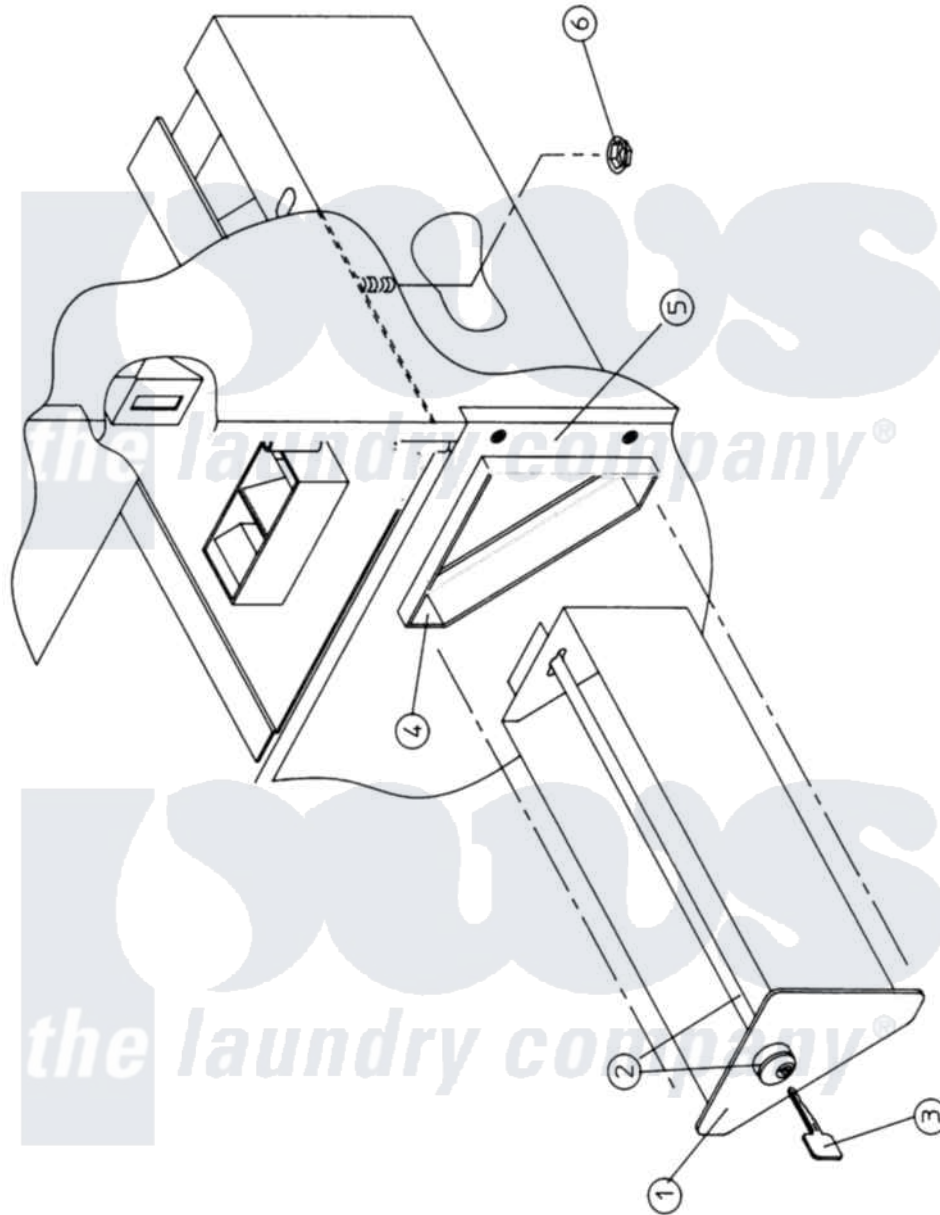

# Maytag LDGS30PC1 07 - COIN VAULT ASSEMBLY

Maytag [Commercial Maytag LDGS30PC1 Dryer Parts](#) Parts Diagram 07 - COIN VAULT ASSEMBLY  
 Click on the part number to view part

Item	Original Part Number	Replaced By	Status	Part Description
000	W10124350		Not Available	ORDER PARTS FROM AMERICAN DRYER CORP AT 508-678-9000
001	A880118	<a href="#">W10147951</a>		330 430 CO
002	A-----		Not Available	SAIL SWITCH (SEE S.S. ASSY.)
003	A-----		Not Available	SAIL SWITCH (SEE S.S. ASSY.)
004	A880117	<a href="#">887144</a>		320 330 43
005	A880115	<a href="#">W10147950</a>		330 430-BO
006	A152014	<a href="#">152014</a>		1 4-20 Ser
"	A404500	<a href="#">WB22X55</a>		Switch
"	A404502	<a href="#">404502</a>		White 0.6