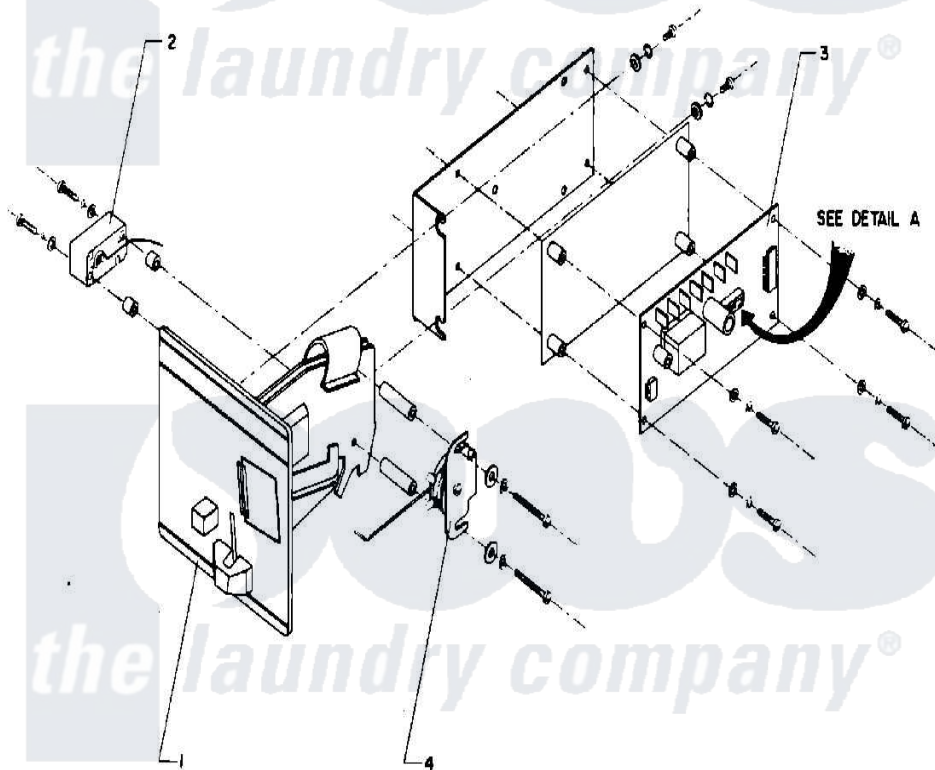

Maytag MAF18PN1 04 - COIN METER & COIN BOX

DETAIL A
COIN COUNTER
DIP SWITCHES

Maytag [Commercial Maytag MAF18PN1 Washer Parts](#) Parts Diagram 04 - COIN METER & COIN BOX
Click on the part number to view part

Item	Original Part Number	Replaced By	Status	Part Description
001	24001615			COIN ACCEPTOR (US QUARTER)
"	24001754		Not Available	COIN METER (110V/50-60HZ) (US QUARTERS)
"	24001755		Not Available	COIN METER (110V/50-60HZ) (CANADIAN QUARTERS)
002	NLA		Not Available	COIN SWITCH
003	24001617		Not Available	ELECTRONIC COIN COUNTER W/HAR
004	24001618		Not Available	SOLENOID, COIN BLOCKING (120V)
"	24001756			Solenoid, Coin Blocking