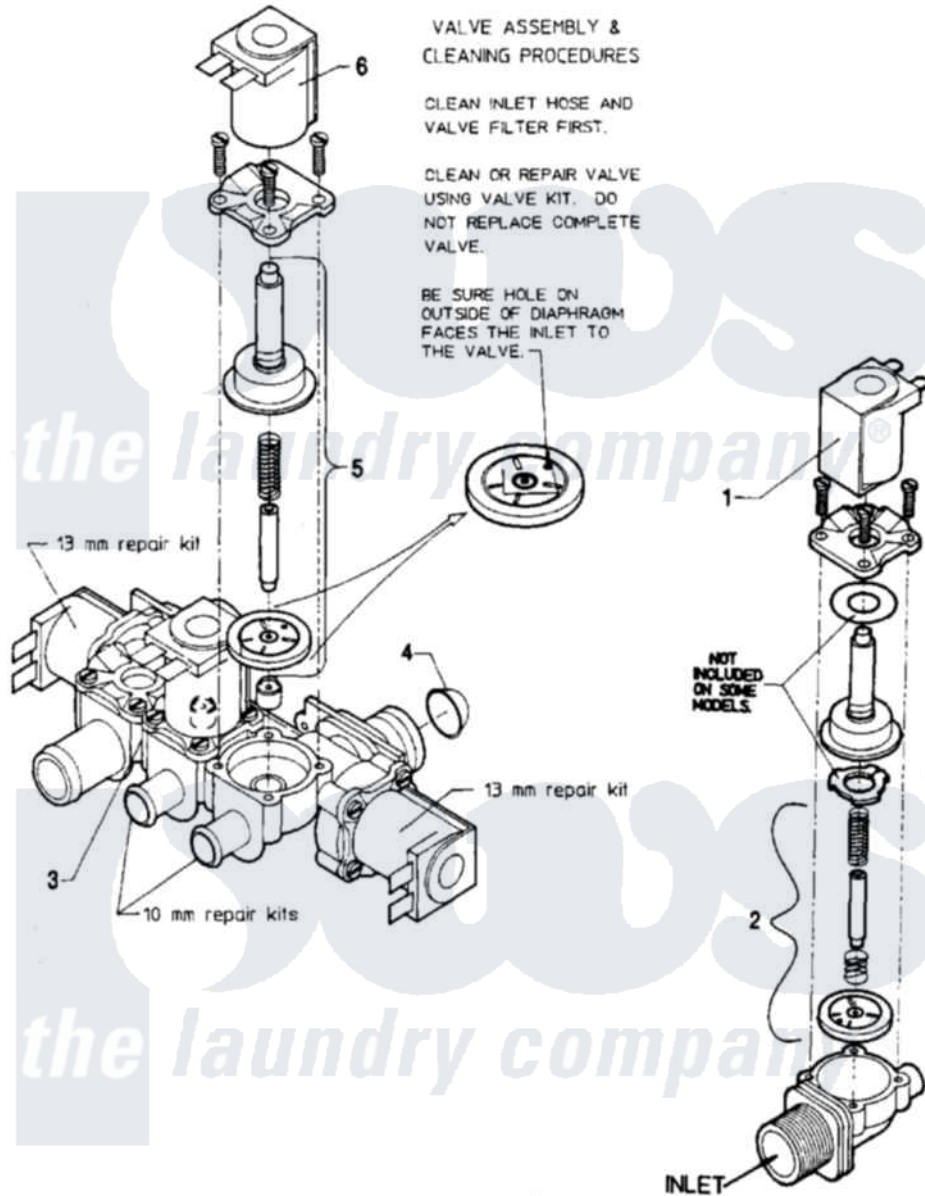

Maytag MAF35MC4TL 05 - WATER VALVE (MAF35MC4Tx)

Maytag Commercial Maytag MAF35MC4TL Washer Parts Parts Diagram 05 - WATER VALVE (MAF35MC4Tx)
 Click on the part number to view part

Item	Original Part Number	Replaced By	Status	Part Description
001	24001119			Valve
"	24001120			Valve-1 WAY
"	24001232			Coil, Water Valve
002	24001121			Kit, Valve Repair
"	24001122			Kit, Valve Repair
003	24001226			Valve, Mixing
"	24001448			Seal
"	24001549		Not Available	FILTER, MESH (11MM US THREAD)
004	24001634		Not Available	SCREEN, VALVE
005	24001122			Kit, Valve Repair
"	24001231			Kit, Repair
006	24001232			Coil, Water Valve