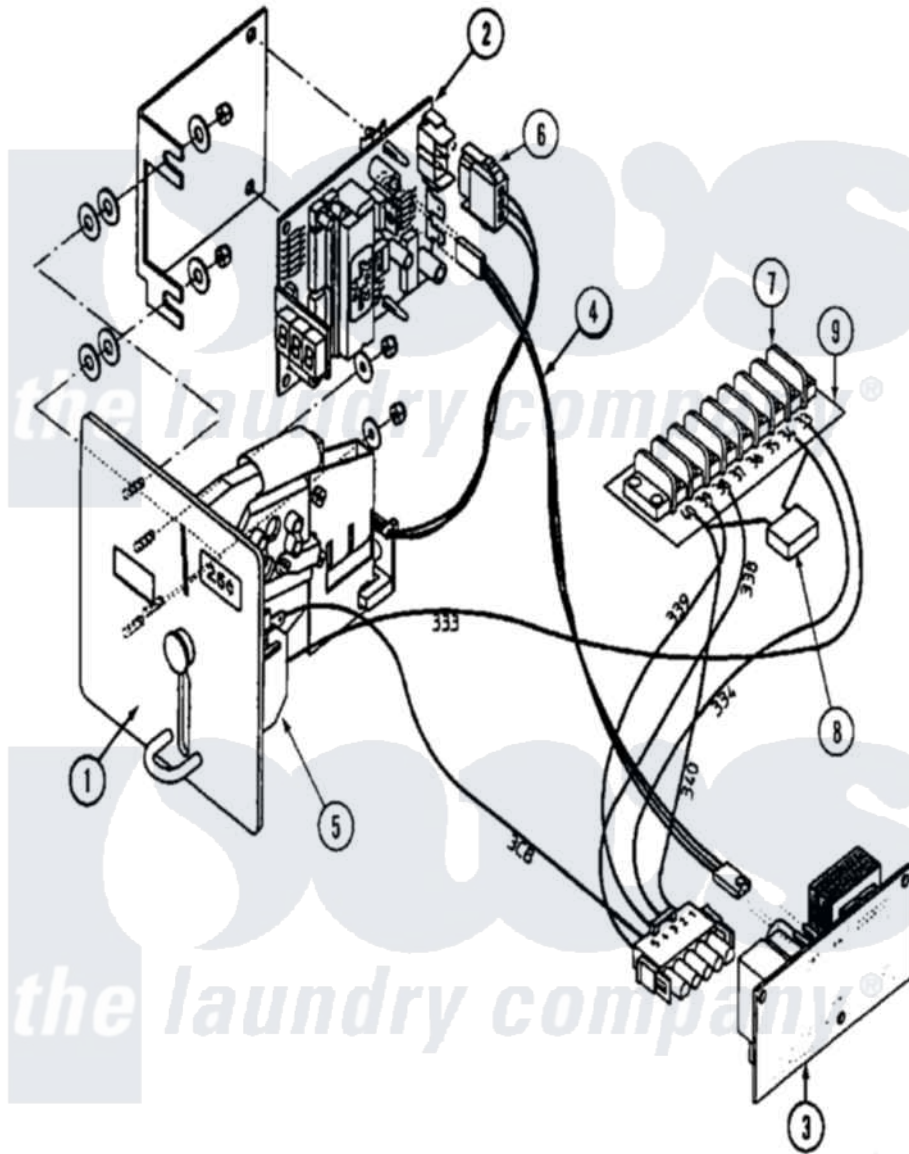

Maytag MAF35MC4TL 06 - COIN METER (MAF35MC4Tx)

Maytag Commercial Maytag MAF35MC4TL Washer Parts Parts Diagram 06 - COIN METER (MAF35MC4Tx)
 Click on the part number to view part

Item	Original Part Number	Replaced By	Status	Part Description
001	24001256			Meter Assembly, Dig. Cn
"	NLA		Not Available	COIN METER, HANKE (DIGITAL)
002	24001831			Coin Counting Board
003	24001355		Not Available	POWER SUPPLY (120V)
004	24002035			Harness, Led
005	24001073			COIL, BLOCKING (CN-MTR.110V)
006	24001833			Sensor, Coin
007	24001363			Kit, Terminal Strip
008	24001109		Not Available	FILTER, RC-NTWK.
009	24001030		Not Available	DECAL,INSUL.TERM STIRP (33-40)