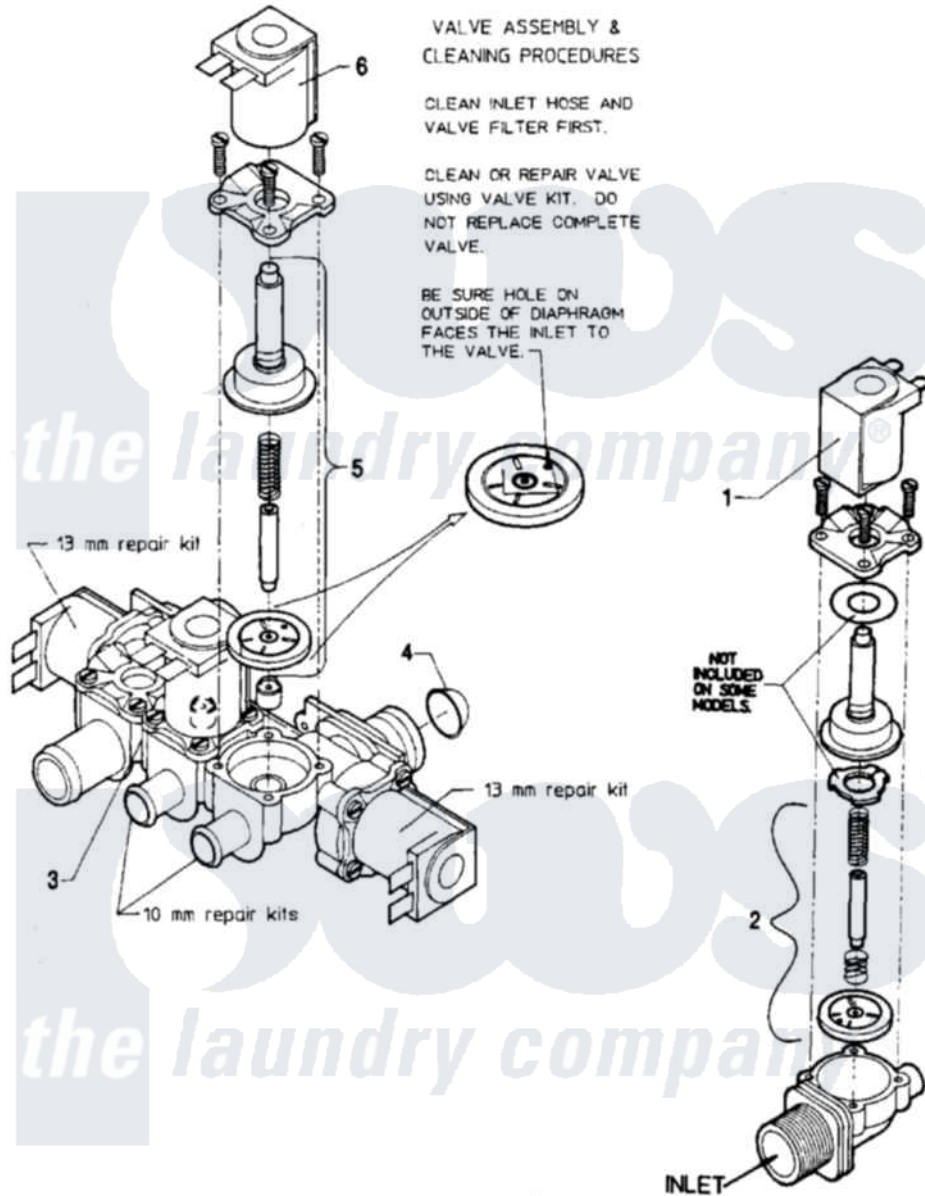

Maytag MAF35MC4TS 05 - WATER VALVE (MAF35MC4Tx)

Maytag [Commercial Maytag MAF35MC4TS Washer Parts](#) Parts Diagram 05 - WATER VALVE (MAF35MC4Tx)
 Click on the part number to view part

Item	Original Part Number	Replaced By	Status	Part Description
001	24001119			Valve
"	24001120			Valve-1 WAY
"	24001232			Coil, Water Valve
002	24001121			Kit, Valve Repair
"	24001122			Kit, Valve Repair
003	24001226			Valve, Mixing
"	24001448			Seal
"	24001549		Not Available	FILTER, MESH (11MM US THREAD)
004	24001634		Not Available	SCREEN, VALVE
005	24001122			Kit, Valve Repair
"	24001231			Kit, Repair
006	24001232			Coil, Water Valve