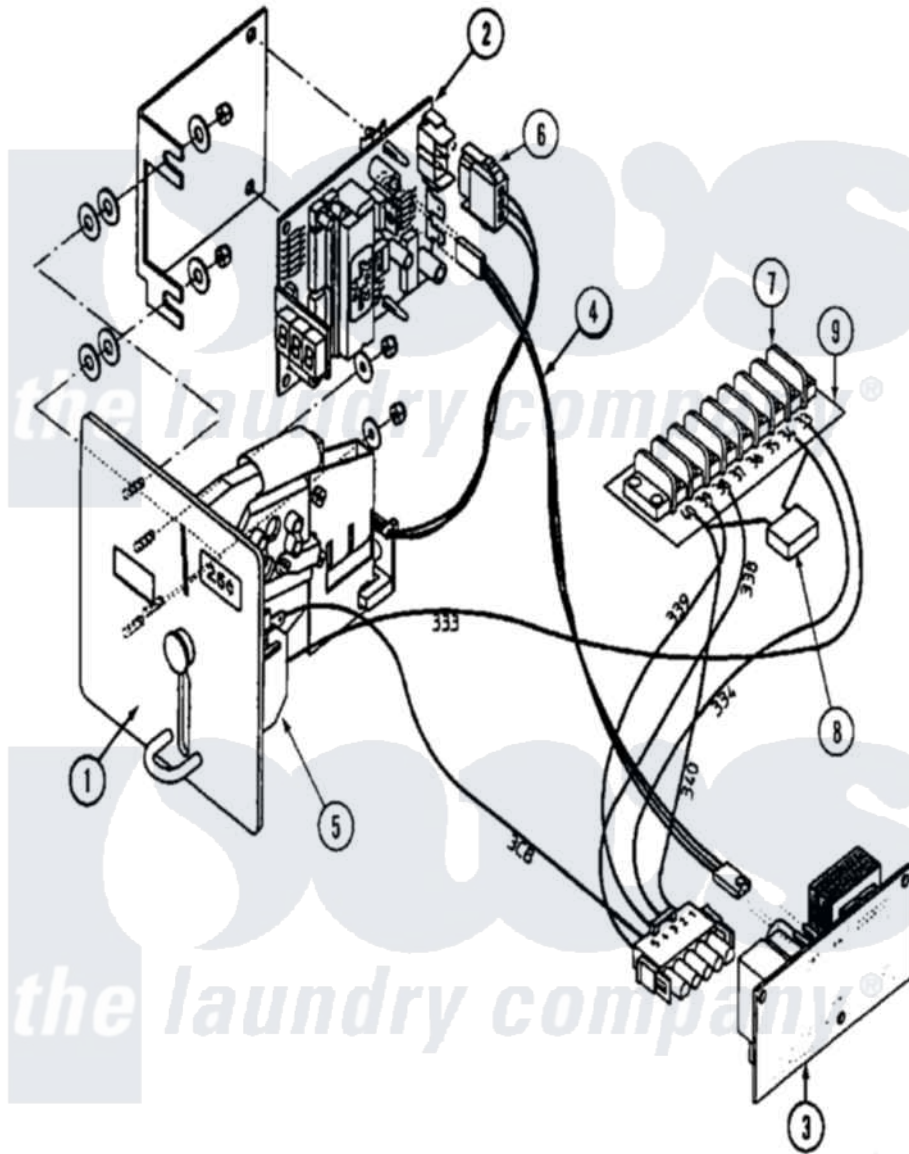

Maytag MAF35MC4TW 06 - COIN METER (MAF35MC4Tx)

Maytag Commercial Maytag MAF35MC4TW Washer Parts Parts Diagram 06 - COIN METER (MAF35MC4Tx)
 Click on the part number to view part

Item	Original Part Number	Replaced By	Status	Part Description
001	24001256			Meter Assembly, Dig. Cn
"	NLA		Not Available	COIN METER, HANKE (DIGITAL)
002	24001831			Coin Counting Board
003	24001355		Not Available	POWER SUPPLY (120V)
004	24002035			Harness, Led
005	24001073			COIL, BLOCKING (CN-MTR.110V)
006	24001833			Sensor, Coin
007	24001363			Kit, Terminal Strip
008	24001109		Not Available	FILTER, RC-NTWK.
009	24001030		Not Available	DECAL,INSUL.TERM STIRP (33-40)