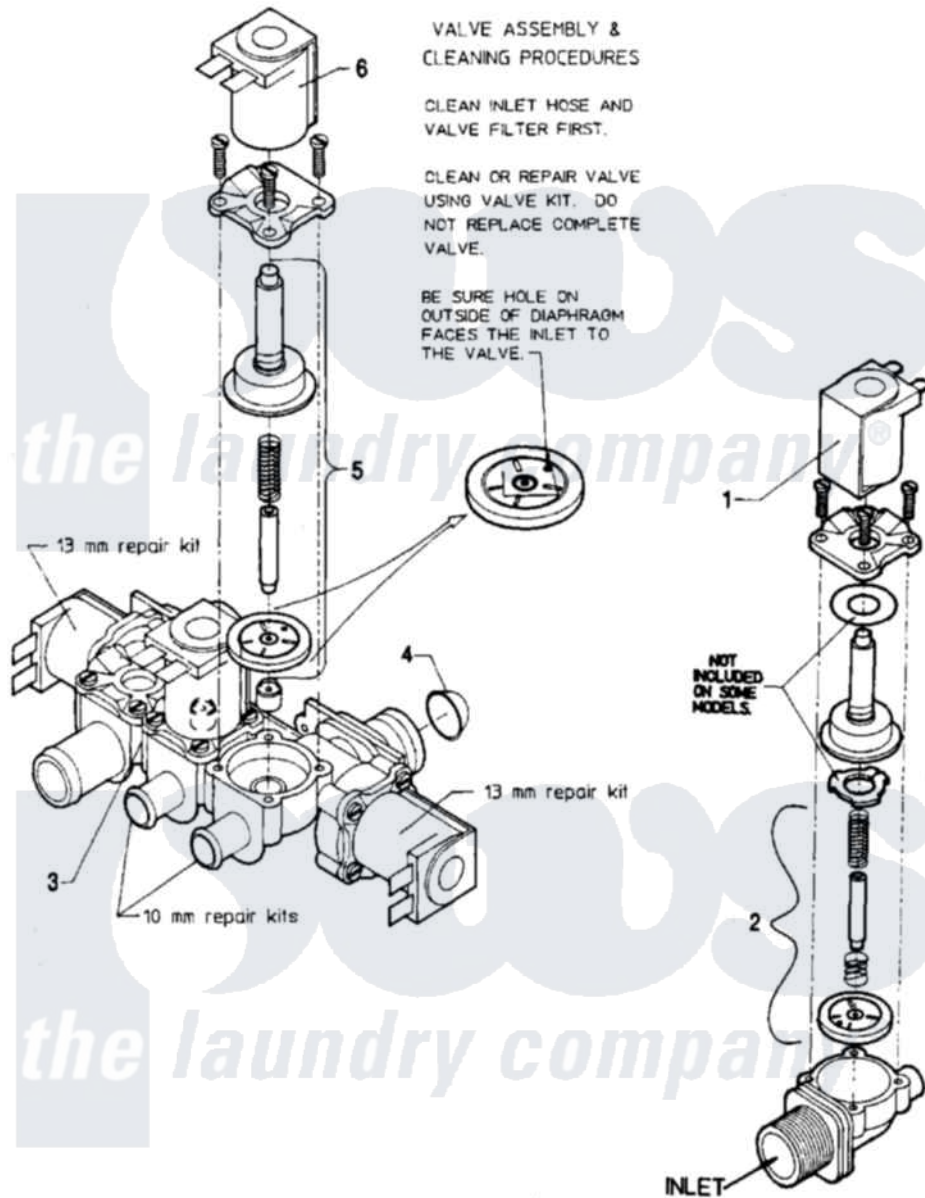

Maytag MAF35MC4VL 06 - WATER VALVE (MAF35MC4Vx)

Maytag [Commercial Maytag MAF35MC4VL Washer Parts](#) Parts Diagram 06 - WATER VALVE (MAF35MC4Vx)
 Click on the part number to view part

Item	Original Part Number	Replaced By	Status	Part Description
001	24001119			Valve
"	24001120			Valve-1 WAY
"	24001232			Coil, Water Valve
002	24001121			Kit, Valve Repair
"	24001122			Kit, Valve Repair
003	24001226			Valve, Mixing
"	24001448			Seal
"	24001549		Not Available	FILTER, MESH (11MM US THREAD)
004	24001634		Not Available	SCREEN, VALVE
005	24001122			Kit, Valve Repair
"	24001231			Kit, Repair
006	24001232			Coil, Water Valve