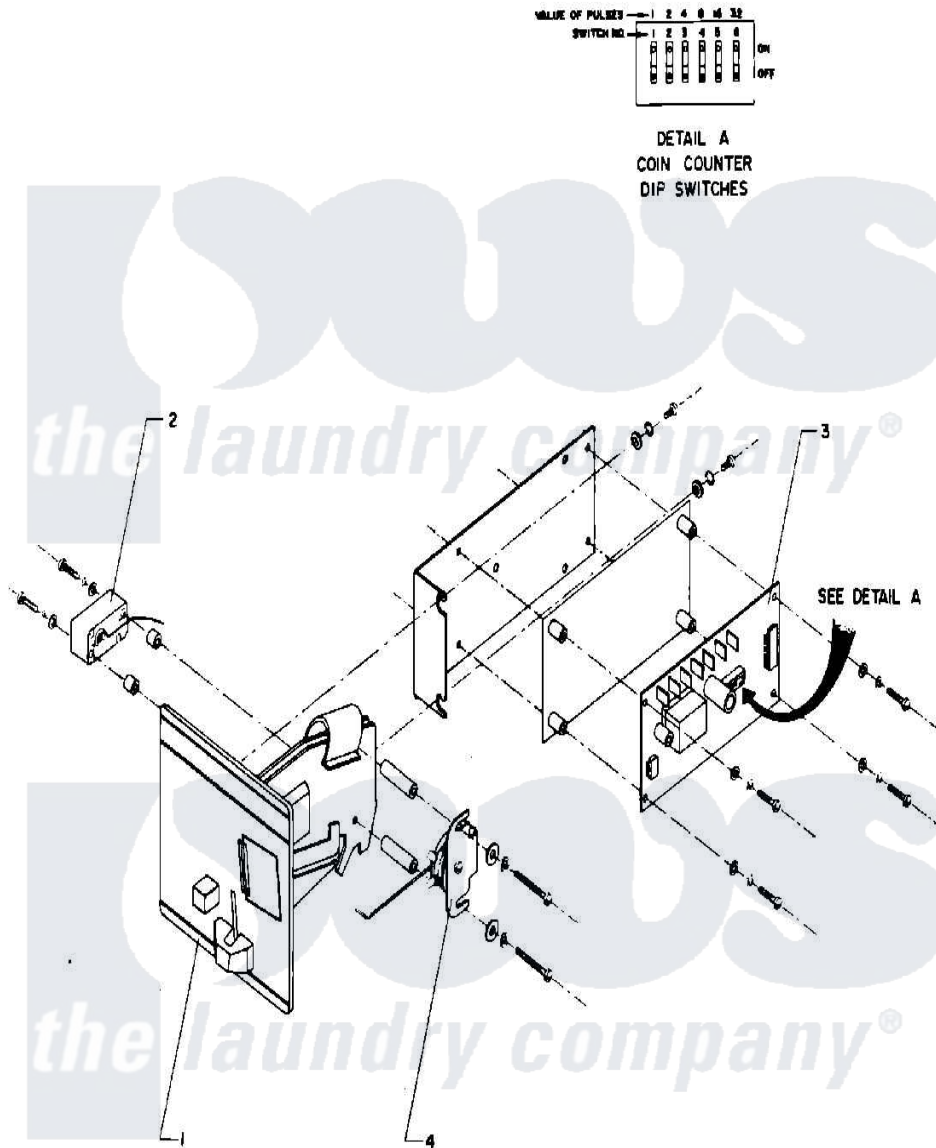

# Maytag MAF35PC2 05 - COIN METER AND COIN BOX

Maytag Commercial Maytag MAF35PC2 Washer Parts Parts Diagram 05 - COIN METER AND COIN BOX  
 Click on the part number to view part

| Item | Original Part Number     | Replaced By | Status        | Part Description                              |
|------|--------------------------|-------------|---------------|---|
| 001  | <a href="#">24001615</a> |             |               | COIN ACCEPTOR (US QUARTER)                    |
| "    | 24001754                 |             | Not Available | COIN METER (110V/50-60HZ) (US QUARTERS)       |
| "    | 24001755                 |             | Not Available | COIN METER (110V/50-60HZ) (CANADIAN QUARTERS) |
| "    | NLA                      |             | Not Available | COIN METER, HANKE (DIGITAL)                   |
| 002  | NLA                      |             | Not Available | COIN SWITCH                                   |
| 003  | <a href="#">24001617</a> |             | Not Available | ELECTRONIC COIN COUNTER W/HAR                 |
| 004  | 24001618                 |             | Not Available | SOLENOID, COIN BLOCKING (120V)                |
| "    | <a href="#">24001756</a> |             |               | Solenoid, Coin Blocking                       |
| 005  | <a href="#">24002035</a> |             |               | Harness, Led                                  |