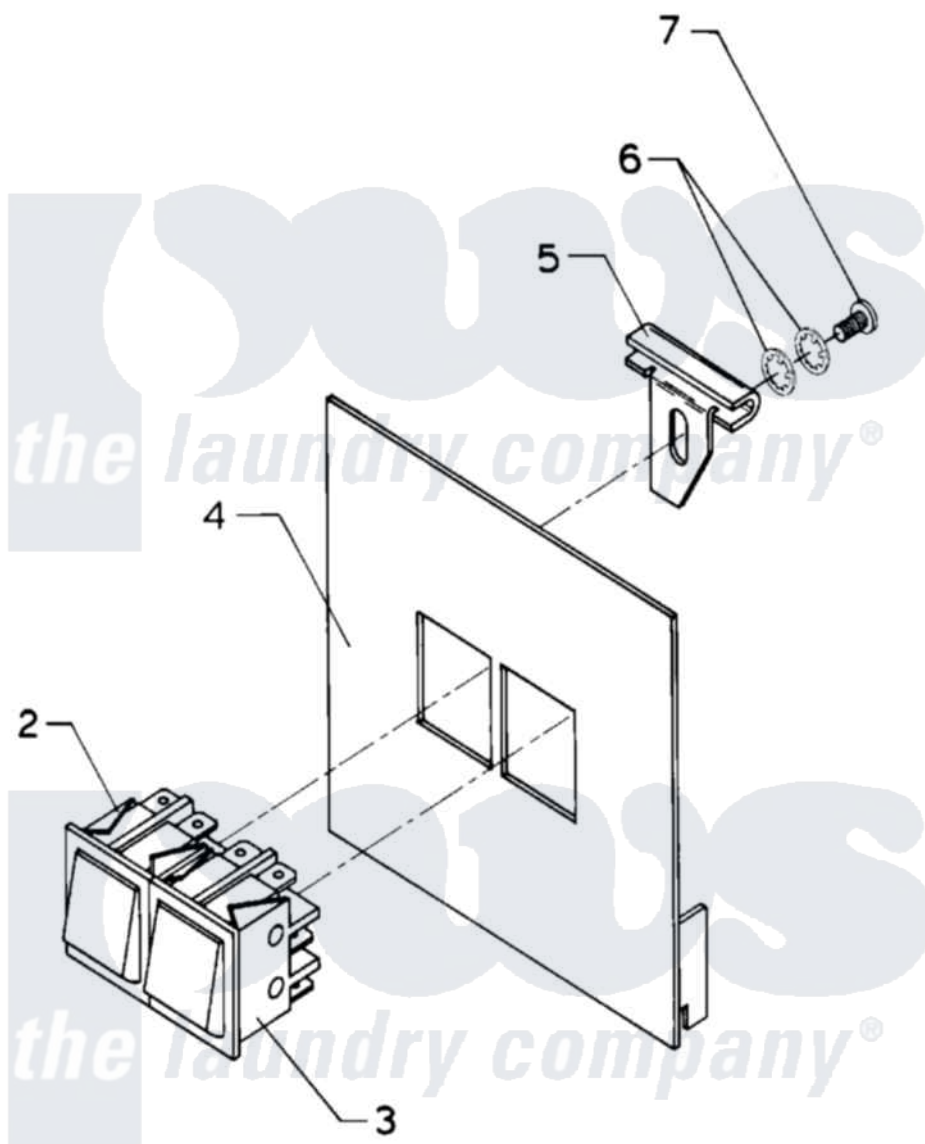

Maytag MAF35PC2 06 - MANUAL START/STOP CONTROL

Maytag [Commercial Maytag MAF35PC2 Washer Parts](#) Parts Diagram 06 - MANUAL START/STOP CONTROL
Click on the part number to view part

| Item | Original Part Number | Replaced By | Status | Part Description |
|------|--------------------------|-------------|---------------|--------------------------|
| 001 | 24001764 | | Not Available | KIT, START/STOP COMPLETE |
| 002 | 24001251 | | | Switch |
| 003 | 24001252 | | | Switch, Momentary |
| 004 | NLA | | Not Available | COVER, PLATE (OPL) |