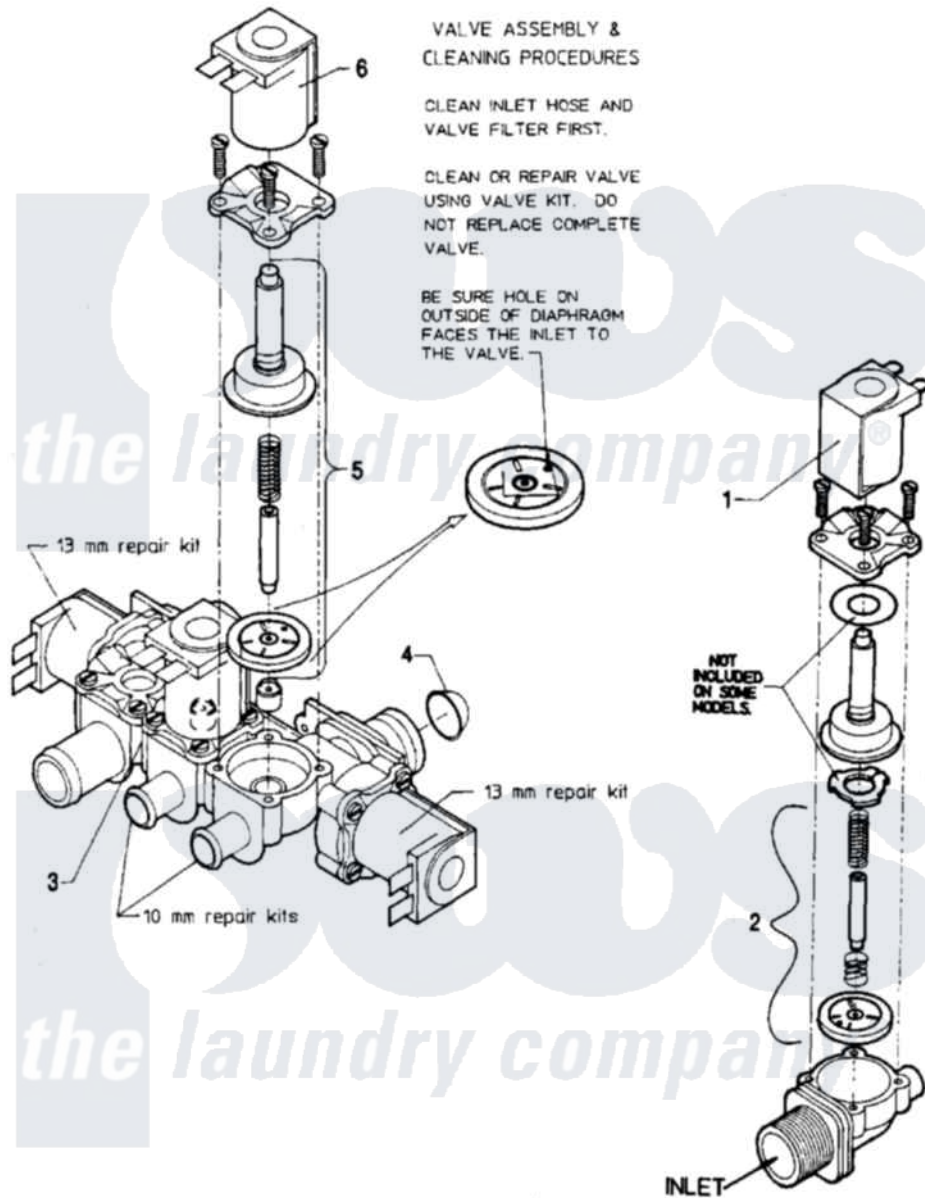

Maytag MAF35PC2 08 - WATER VALVE

Maytag Commercial Maytag MAF35PC2 Washer Parts Parts Diagram 08 - WATER VALVE
 Click on the part number to view part

Item	Original Part Number	Replaced By	Status	Part Description
001	24001119			Valve
"	24001120			Valve-1 WAY
"	24001120			Valve-1 WAY
"	24001232			Coil, Water Valve
002	24001121			Kit, Valve Repair
"	24001122			Kit, Valve Repair
"	24001448			Seal
"	24001549		Not Available	FILTER, MESH (11MM US THREAD)
003	24001226			Valve, Mixing
004	24001634		Not Available	SCREEN, VALVE
005	24001122			Kit, Valve Repair
"	24001231			Kit, Repair
006	24001232			Coil, Water Valve